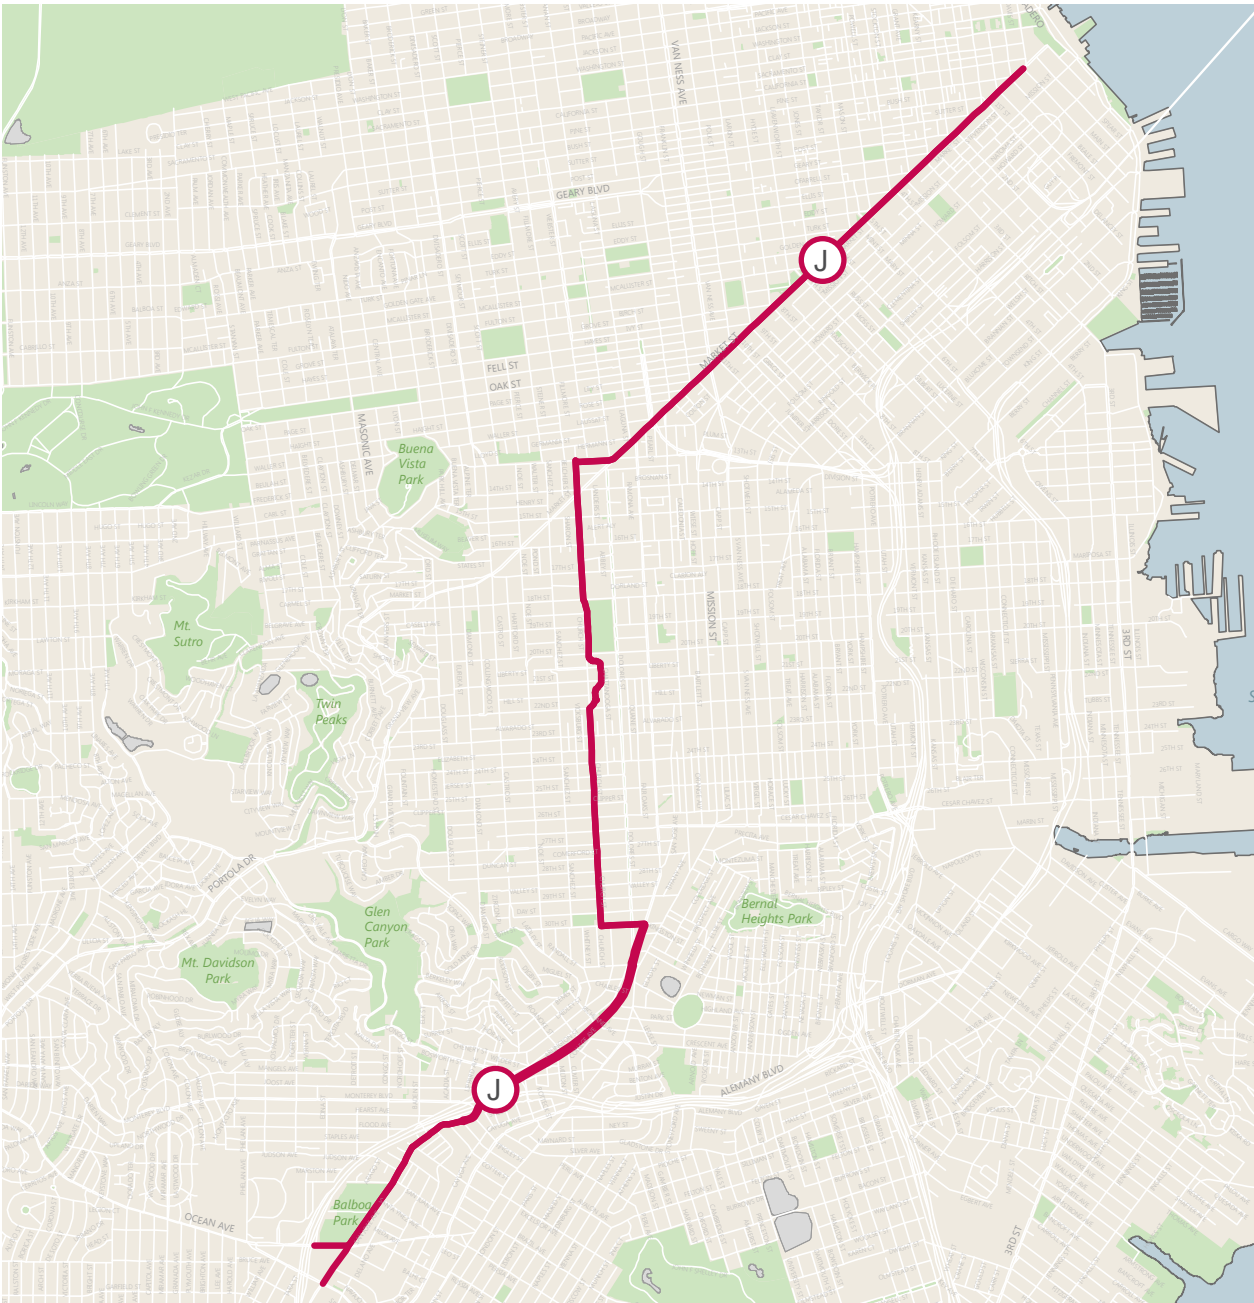

## Muni Metro

 Recommended Route

## Feature Summary

-  HC
-  BUS STOPS
-  SIG- NALS
-  ROAD- WAYS
-  CURB SPACE
-  PEDES- TRIAN