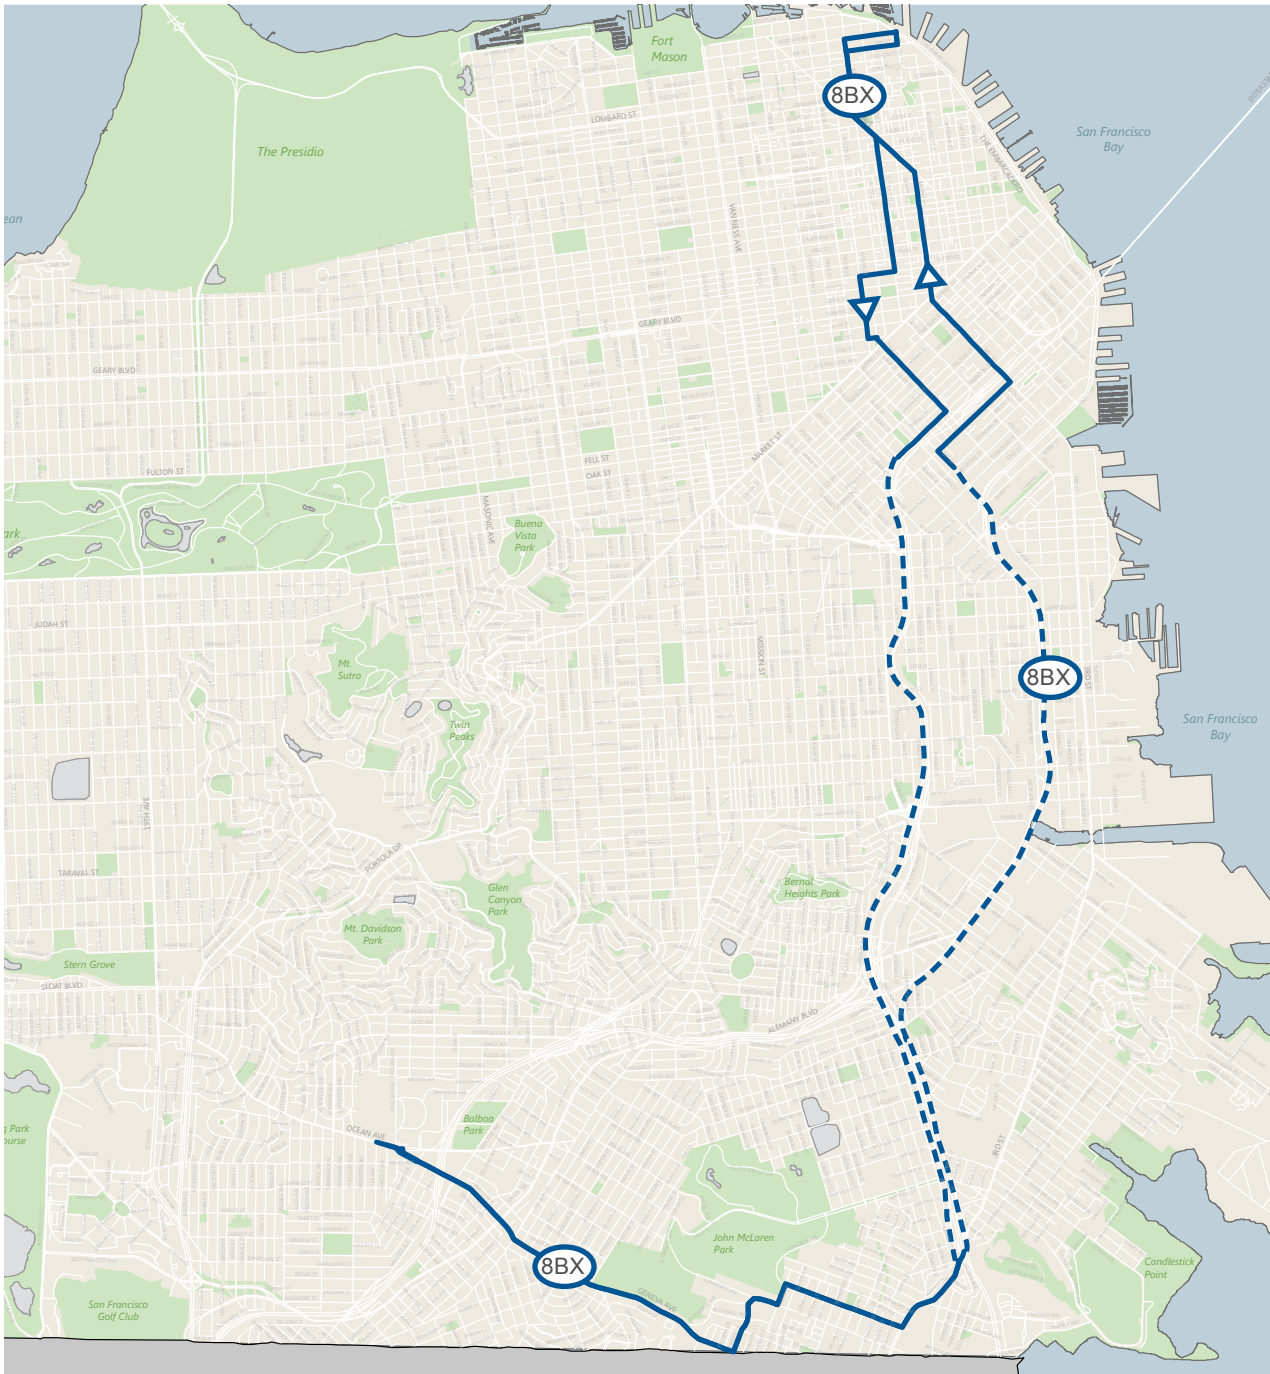

# 8BX Bayshore "B" Express

## Express

- ▬ Recommended Route
- ▬▬▬ Express Segment (no stops)

## Feature Summary

HC
BUS STOPS
SIG-NALS
ROAD-WAYS
CURB SPACE
PEDES-TRIAN