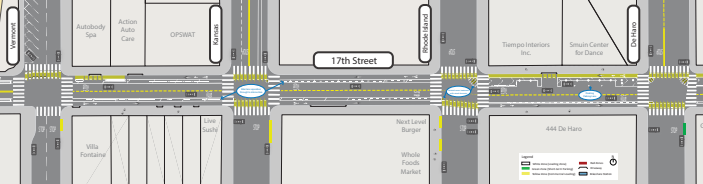

Potrero

Utah

San Bruno

Vermont

Autobody Spa

17th Street

US 101

US 101

Circle K
76

Two Sons Sandwiches

San Francisco Gospel Church

Villa Fontaine

Legend

	with slow parking area		no slow		no slow
	slow zone (with slow parking)		slow		
	with slow parking area		no slow		

San Francisco
Police Department

Gymnastics Philz Coffee
Milkbomb Ice Cream
Potrero Hill
Montessori
School

Marble Robot
Friends
of the
San Francisco
Public Library
Saint
Frank
Coffee
Three
Parkside

La Lucha
Coffee Bar

17th Street

Legend

	Crosswalk (pedestrian crossing)		Stop Sign	
	Crosswalk (wheelchair ramp)		Bus Stop	
	Yellow Zone (bus stop holding)		Bus Stop Shelter	

17th Street

Legend

- White area (parking strip)
- Green area (transit work)
- Yellow area (general work)
- Red area
- Bus stop
- Bike lane
- Streetlight

SF Flower Market
(Under Construction)

Missouri

Mississippi