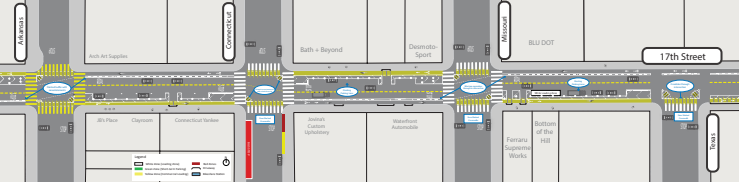

Circle K
76

Two Sons Sandwiches

San Francisco Gospel Church

Villa Fontaine

Legend

	with slow parking area		no slow		no slow
	slow zone (with slow parking)		slow		
	with slow parking area		no slow		

San Francisco
Police Department

Gymnastics Philz Coffee
Milkbomb Ice Cream
Potrero Hill
Montessori
School

Marble Robot
Friends
of the
San Francisco
Public Library
Saint
Frank
Coffee
Three
Parkside

La Lucha
Coffee Bar

17th Street

Legend

	Crosswalk (pedestrian crossing)		Stop Sign	
	Crosswalk (wheelchair ramp)		Bus Stop	
	Yellow Zone (bus stop holding)		Bus Stop Shelter	

17th Street

Legend

- White area (parking strip)
- Green area (transit work)
- Yellow area (general work)
- Red area
- Bus stop
- Bike lane
- Streetlight

SF Flower Market
(Under Construction)

Missouri

Mississippi