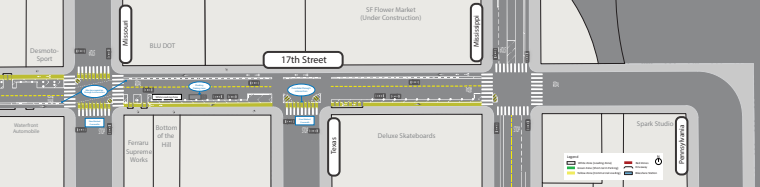

Gymnastics Philz Coffee
Milkbomb Ice Cream
Potrero Hill
Montessori
School

Marble Robot
Friends
of the
San Francisco
Public Library
Saint
Frank
Coffee
Three
Parkside

La Lucha
Coffee Bar

17th Street

Legend

	Crosswalk (pedestrian crossing)		Stop Sign	
	Crosswalk (wheelchair ramp)		Bus Stop	
	Yellow Zone (bus stop holding)		Bus Stop Shelter	

17th Street

Legend

- White area (parking strip)
- Green area (transit work)
- Yellow area (general work)
- Red area
- Bus stop
- Bike lane
- Streetlight

SF Flower Market
(Under Construction)

Missouri

Mississippi