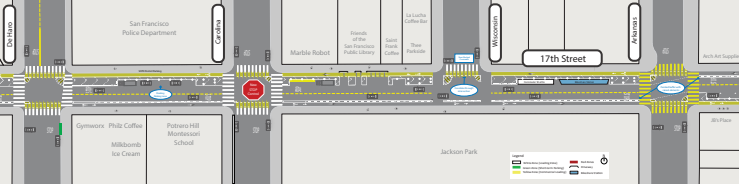

Potrero

Utah

San Bruno

Vermont

Autobody Spa

17th Street

US 101

US 101

Circle K
76

Two Sons Sandwiches

San Francisco Gospel Church

Villa Fontaine

Legend

	with slow parking area		no slow		no slow
	slow zone (with slow parking)		slow		
	with slow parking area		no slow		

San Francisco
Police Department

Gymnastics Philz Coffee
Milkbomb Ice Cream
Potrero Hill
Montessori
School

Marble Robot
Friends
of the
San Francisco
Public Library
Saint
Frank
Coffee
Three
Parkside

La Lucha
Coffee Bar

17th Street

Legend

	Crosswalk (pedestrian crossing)		Stop Sign	
	Crosswalk (wheelchair ramp)		Bus Stop	
	Yellow Zone (bus stop holding)		Bus Stop Shelter	

17th Street

Legend

- White area (parking strip)
- Green area (transit work)
- Yellow area (general work)
- Red area
- Bus stop
- Bike lane
- Streetlight

SF Flower Market
(Under Construction)

Missouri

Mississippi