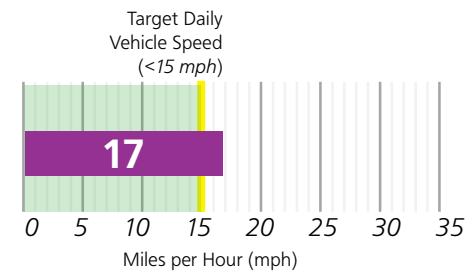

12TH AVENUE

between Lincoln Way and Lawton Street

District: 7

Length: 1.46 mi

Meets Vehicle Volume Target: Yes

Meets Vehicle Speed Target: No

12th Avenue Slow Street provides a safe way for schoolchildren to get to school in the Inner Sunset. The Slow Street also creates an active transportation connection between this neighborhood and Golden Gate Park.

Traffic Safety

Average Daily Vehicle Volume (ADT)

Median Daily Vehicle Speed

Collision History