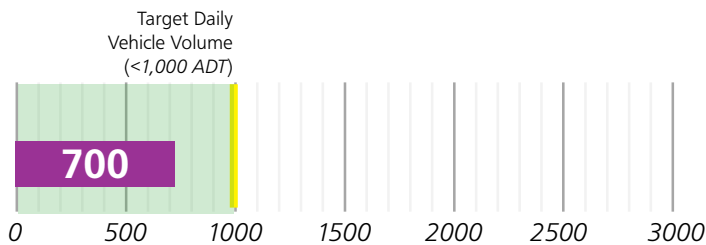

12TH AVENUE

between Lincoln Way and Lawton Street

District: 7

Length: 1.46 mi

Meets Vehicle Volume Target: Yes

Meets Vehicle Speed Target: No

12th Avenue Slow Street provides a safe way for schoolchildren to get to school in the Inner Sunset. The Slow Street also creates an active transportation connection between this neighborhood and Golden Gate Park.

Traffic Safety

Average Daily Vehicle Volume (ADT)

Median Daily Vehicle Speed

Collision History