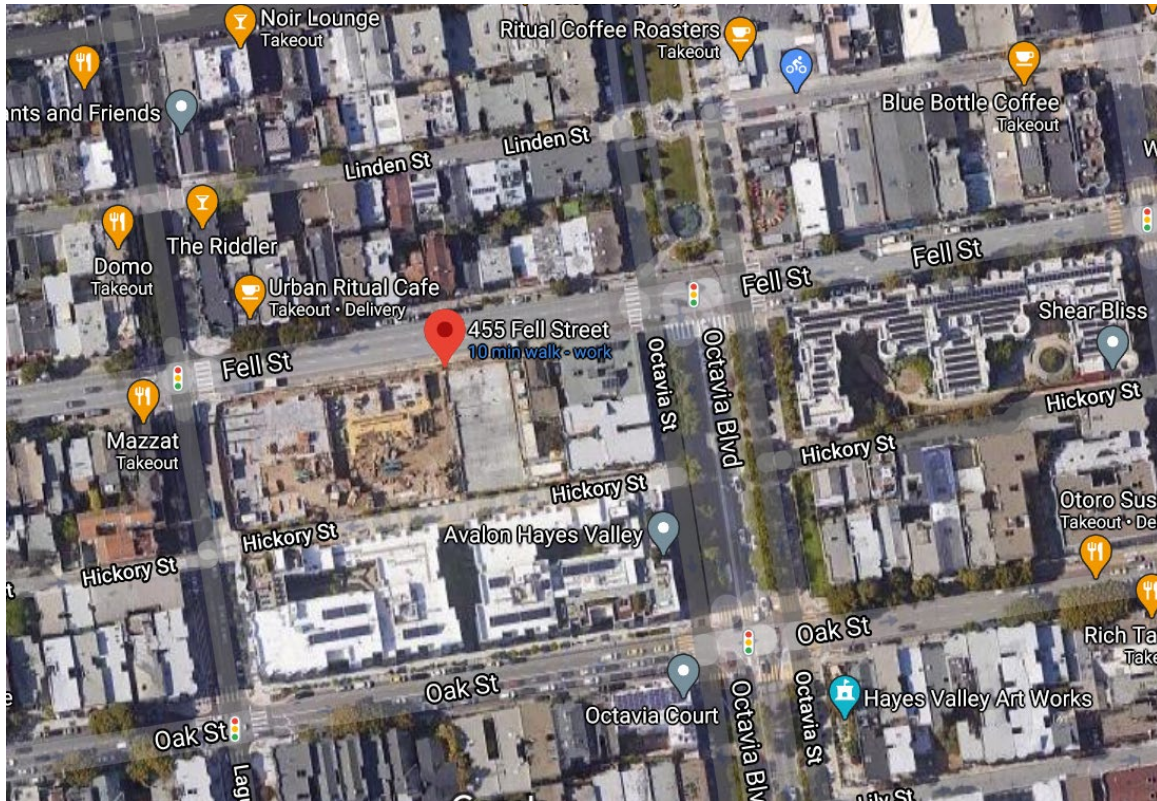

455 Fell Street

Petition from 455 Fell Street

Signature

1	455	Fell Street	Unit	1	San Francisco, CA	94102	
2	455	Fell Street	Unit	2	San Francisco, CA	94102	1
3	455	Fell Street	Unit	3	San Francisco, CA	94102	1
4	455	Fell Street	Unit	4	San Francisco, CA	94102	
5	455	Fell Street	Unit	5	San Francisco, CA	94102	
6	455	Fell Street	Unit	6	San Francisco, CA	94102	1
7	455	Fell Street	Unit	10	San Francisco, CA	94102	
8	455	Fell Street	Unit	11	San Francisco, CA	94102	
9	455	Fell Street	Unit	12	San Francisco, CA	94102	
10	455	Fell Street	Unit	13	San Francisco, CA	94102	
11	455	Fell Street	Unit	101	San Francisco, CA	94102	
12	455	Fell Street	Unit	102	San Francisco, CA	94102	1
13	455	Fell Street	Unit	103	San Francisco, CA	94102	
14	455	Fell Street	Unit	104	San Francisco, CA	94102	
15	455	Fell Street	Unit	105	San Francisco, CA	94102	
16	455	Fell Street	Unit	106	San Francisco, CA	94102	
17	455	Fell Street	Unit	108	San Francisco, CA	94102	
18	455	Fell Street	Unit	109	San Francisco, CA	94102	
19	455	Fell Street	Unit	111	San Francisco, CA	94102	1
20	455	Fell Street	Unit	112	San Francisco, CA	94102	1
21	455	Fell Street	Unit	113	San Francisco, CA	94102	1
22	455	Fell Street	Unit	114	San Francisco, CA	94102	
23	455	Fell Street	Unit	115	San Francisco, CA	94102	
24	455	Fell Street	Unit	116	San Francisco, CA	94102	
25	455	Fell Street	Unit	118	San Francisco, CA	94102	1
26	455	Fell Street	Unit	119	San Francisco, CA	94102	1
27	455	Fell Street	Unit	120	San Francisco, CA	94102	
28	455	Fell Street	Unit	121	San Francisco, CA	94102	1
29	455	Fell Street	Unit	122	San Francisco, CA	94102	1
30	455	Fell Street	Unit	201	San Francisco, CA	94102	
31	455	Fell Street	Unit	202	San Francisco, CA	94102	
32	455	Fell Street	Unit	203	San Francisco, CA	94102	1
33	455	Fell Street	Unit	204	San Francisco, CA	94102	
34	455	Fell Street	Unit	205	San Francisco, CA	94102	
35	455	Fell Street	Unit	206	San Francisco, CA	94102	1
36	455	Fell Street	Unit	208	San Francisco, CA	94102	
37	455	Fell Street	Unit	209	San Francisco, CA	94102	1
38	455	Fell Street	Unit	211	San Francisco, CA	94102	
39	455	Fell Street	Unit	212	San Francisco, CA	94102	
40	455	Fell Street	Unit	213	San Francisco, CA	94102	1
41	455	Fell Street	Unit	214	San Francisco, CA	94102	1
42	455	Fell Street	Unit	215	San Francisco, CA	94102	1
43	455	Fell Street	Unit	216	San Francisco, CA	94102	1
44	455	Fell Street	Unit	217	San Francisco, CA	94102	
45	455	Fell Street	Unit	218	San Francisco, CA	94102	
46	455	Fell Street	Unit	219	San Francisco, CA	94102	1