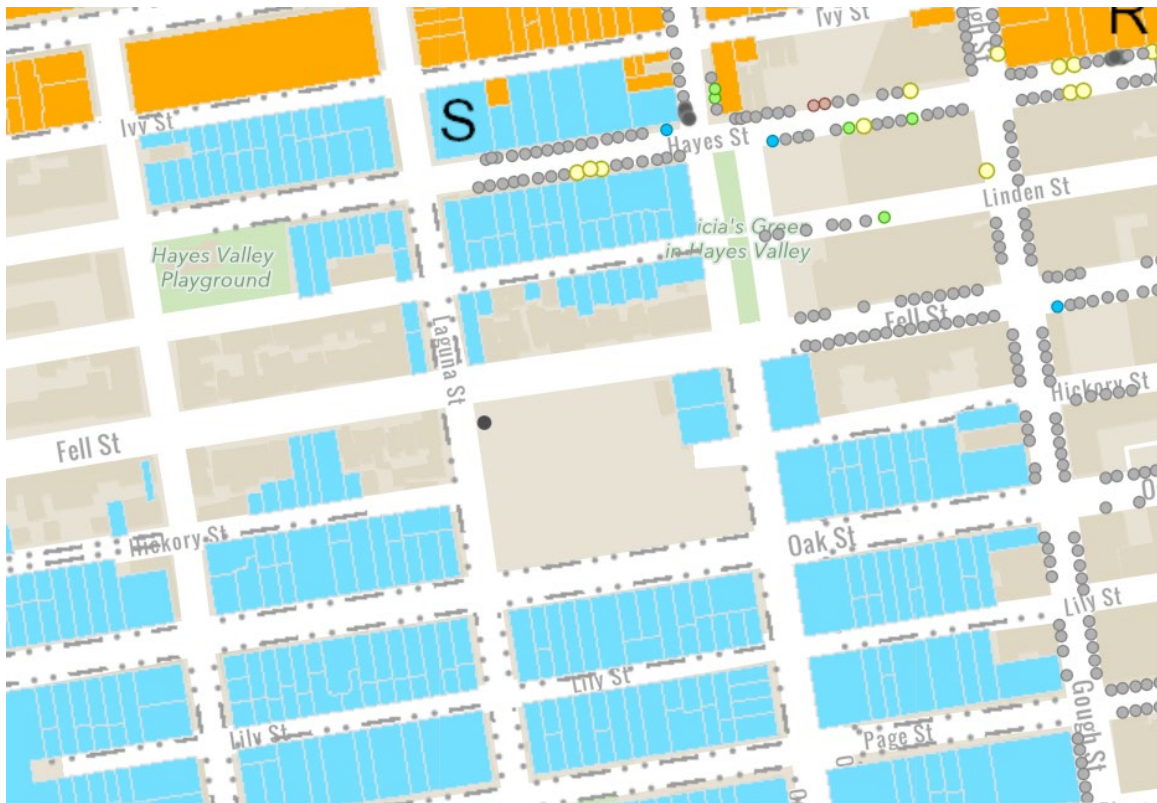

455 Fell Street

Petition from 455 Fell Street

Signature

1	455	Fell Street	Unit	1	San Francisco, CA	94102	
2	455	Fell Street	Unit	2	San Francisco, CA	94102	1
3	455	Fell Street	Unit	3	San Francisco, CA	94102	1
4	455	Fell Street	Unit	4	San Francisco, CA	94102	
5	455	Fell Street	Unit	5	San Francisco, CA	94102	
6	455	Fell Street	Unit	6	San Francisco, CA	94102	1
7	455	Fell Street	Unit	10	San Francisco, CA	94102	
8	455	Fell Street	Unit	11	San Francisco, CA	94102	
9	455	Fell Street	Unit	12	San Francisco, CA	94102	
10	455	Fell Street	Unit	13	San Francisco, CA	94102	
11	455	Fell Street	Unit	101	San Francisco, CA	94102	
12	455	Fell Street	Unit	102	San Francisco, CA	94102	1
13	455	Fell Street	Unit	103	San Francisco, CA	94102	
14	455	Fell Street	Unit	104	San Francisco, CA	94102	
15	455	Fell Street	Unit	105	San Francisco, CA	94102	
16	455	Fell Street	Unit	106	San Francisco, CA	94102	
17	455	Fell Street	Unit	108	San Francisco, CA	94102	
18	455	Fell Street	Unit	109	San Francisco, CA	94102	
19	455	Fell Street	Unit	111	San Francisco, CA	94102	1
20	455	Fell Street	Unit	112	San Francisco, CA	94102	1
21	455	Fell Street	Unit	113	San Francisco, CA	94102	1
22	455	Fell Street	Unit	114	San Francisco, CA	94102	
23	455	Fell Street	Unit	115	San Francisco, CA	94102	
24	455	Fell Street	Unit	116	San Francisco, CA	94102	
25	455	Fell Street	Unit	118	San Francisco, CA	94102	1
26	455	Fell Street	Unit	119	San Francisco, CA	94102	1
27	455	Fell Street	Unit	120	San Francisco, CA	94102	
28	455	Fell Street	Unit	121	San Francisco, CA	94102	1
29	455	Fell Street	Unit	122	San Francisco, CA	94102	1
30	455	Fell Street	Unit	201	San Francisco, CA	94102	
31	455	Fell Street	Unit	202	San Francisco, CA	94102	
32	455	Fell Street	Unit	203	San Francisco, CA	94102	1
33	455	Fell Street	Unit	204	San Francisco, CA	94102	
34	455	Fell Street	Unit	205	San Francisco, CA	94102	
35	455	Fell Street	Unit	206	San Francisco, CA	94102	1
36	455	Fell Street	Unit	208	San Francisco, CA	94102	
37	455	Fell Street	Unit	209	San Francisco, CA	94102	1
38	455	Fell Street	Unit	211	San Francisco, CA	94102	
39	455	Fell Street	Unit	212	San Francisco, CA	94102	
40	455	Fell Street	Unit	213	San Francisco, CA	94102	1
41	455	Fell Street	Unit	214	San Francisco, CA	94102	1
42	455	Fell Street	Unit	215	San Francisco, CA	94102	1
43	455	Fell Street	Unit	216	San Francisco, CA	94102	1
44	455	Fell Street	Unit	217	San Francisco, CA	94102	
45	455	Fell Street	Unit	218	San Francisco, CA	94102	
46	455	Fell Street	Unit	219	San Francisco, CA	94102	1