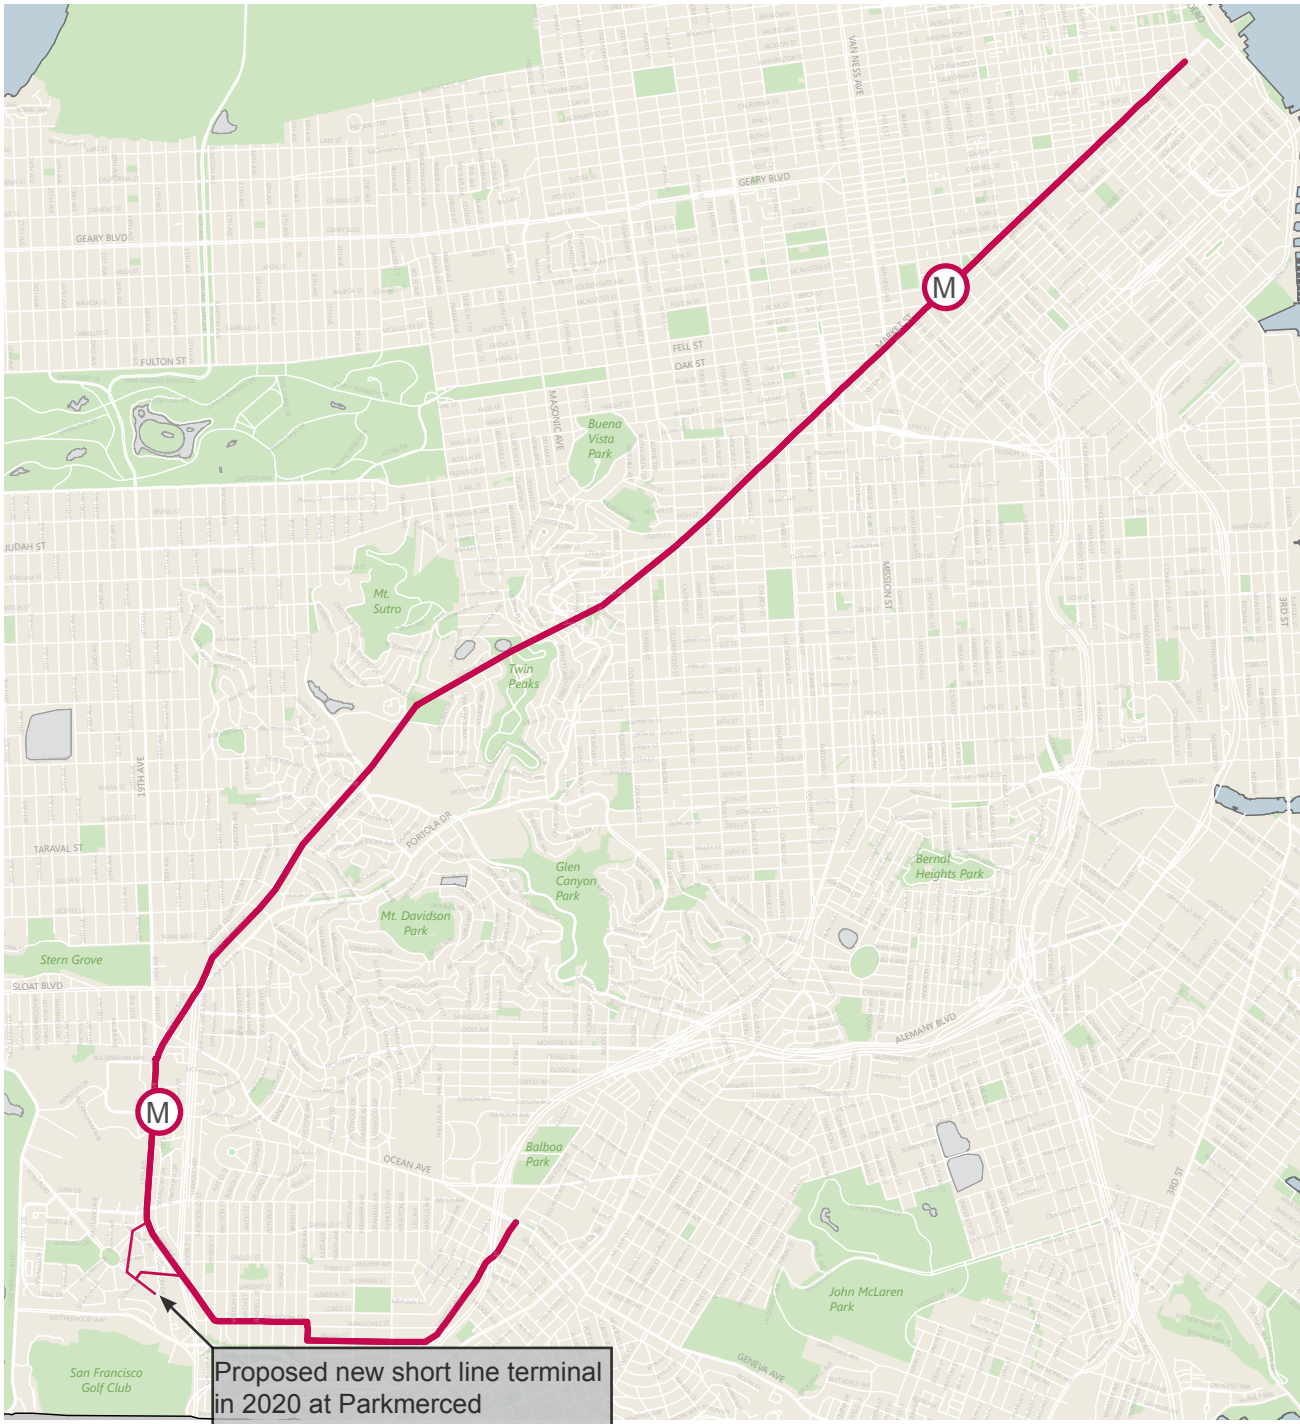

# M Ocean View

## Muni Metro

Recommended Route

## Feature Summary

- HC
- BUS STOPS
- SIG-NALS
- ROAD-WAYS
- CURB SPACE
- PEDES-TRIAN