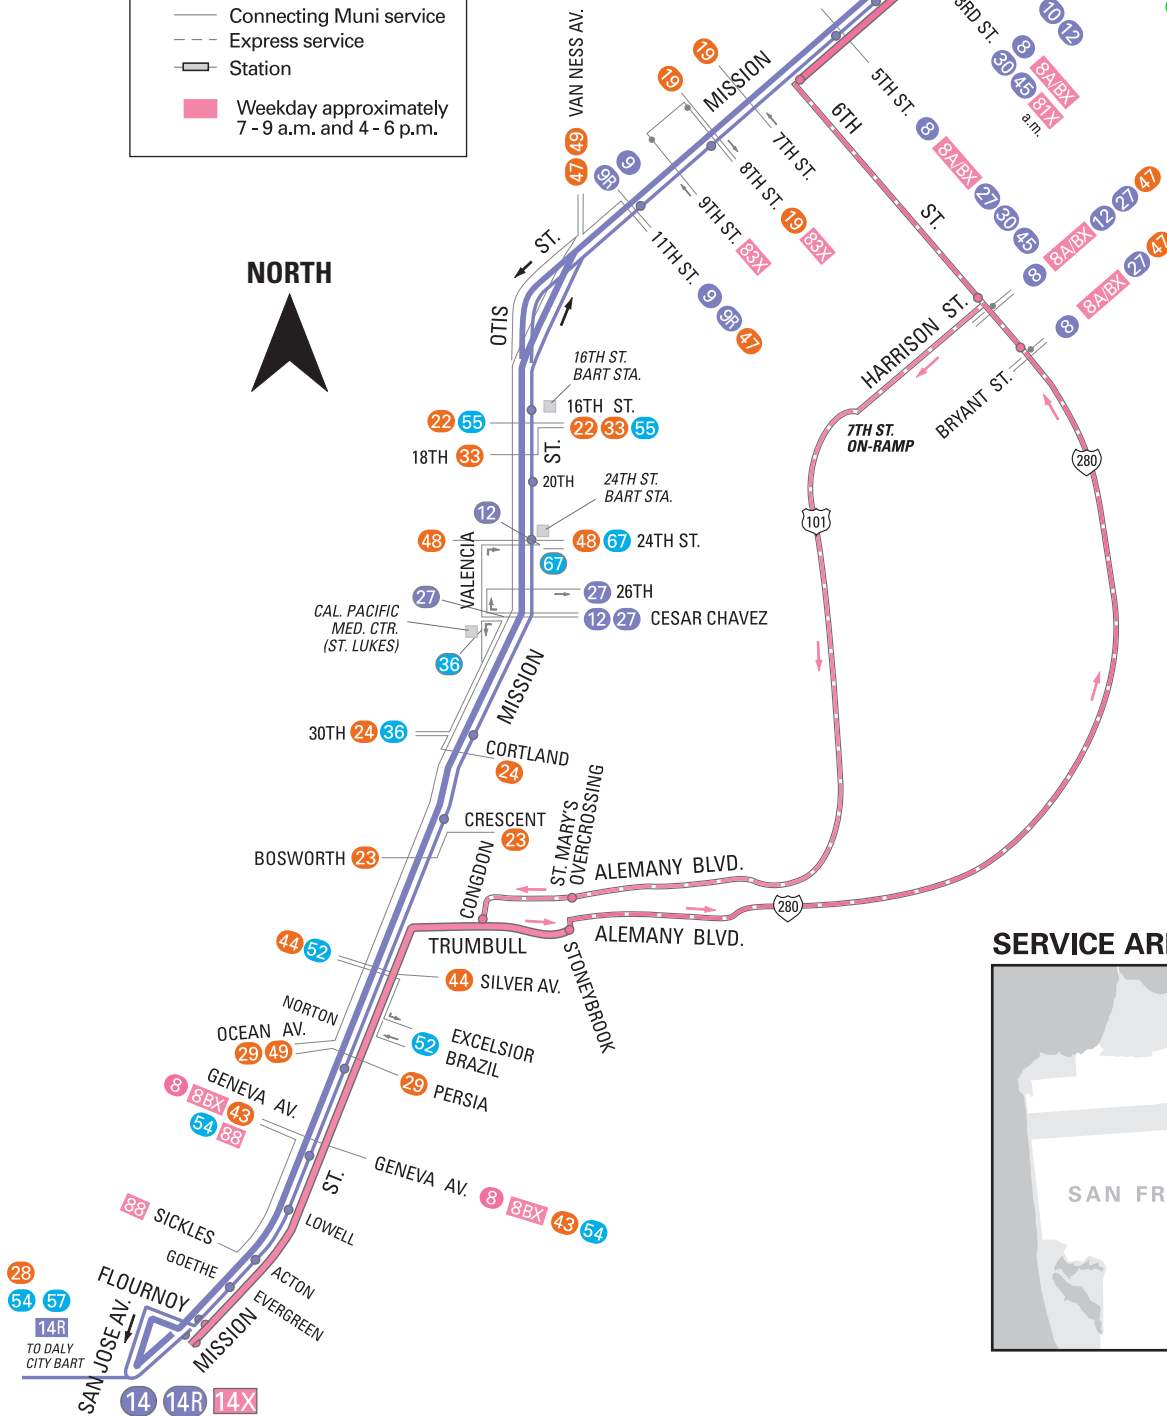

SFMTA
Municipal
Transportation
Agency

14X MISSION EXPRESS

effective 8/12/2017

MAP NOT TO SCALE

	Terminal
	Local service
	Express service/stop
	AM only
	Connecting Muni service
	Express service
	Station
	Weekday approximately 7-9 a.m. and 4-6 p.m.

NORTH

SERVICE AREA