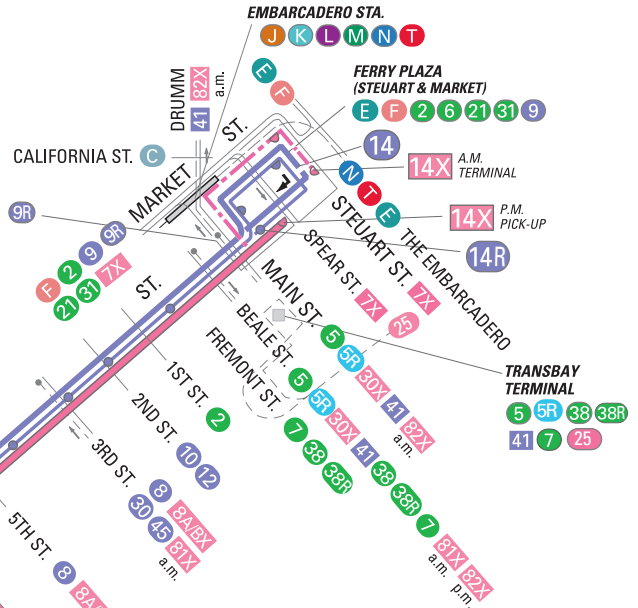

SFMTA
Municipal
Transportation
Agency

14X MISSION EXPRESS

effective 8/12/2017

MAP NOT TO SCALE

	Terminal
	Local service
	Express service/stop
	AM only
	Connecting Muni service
	Express service
	Station
	Weekday approximately 7-9 a.m. and 4-6 p.m.

NORTH

SERVICE AREA