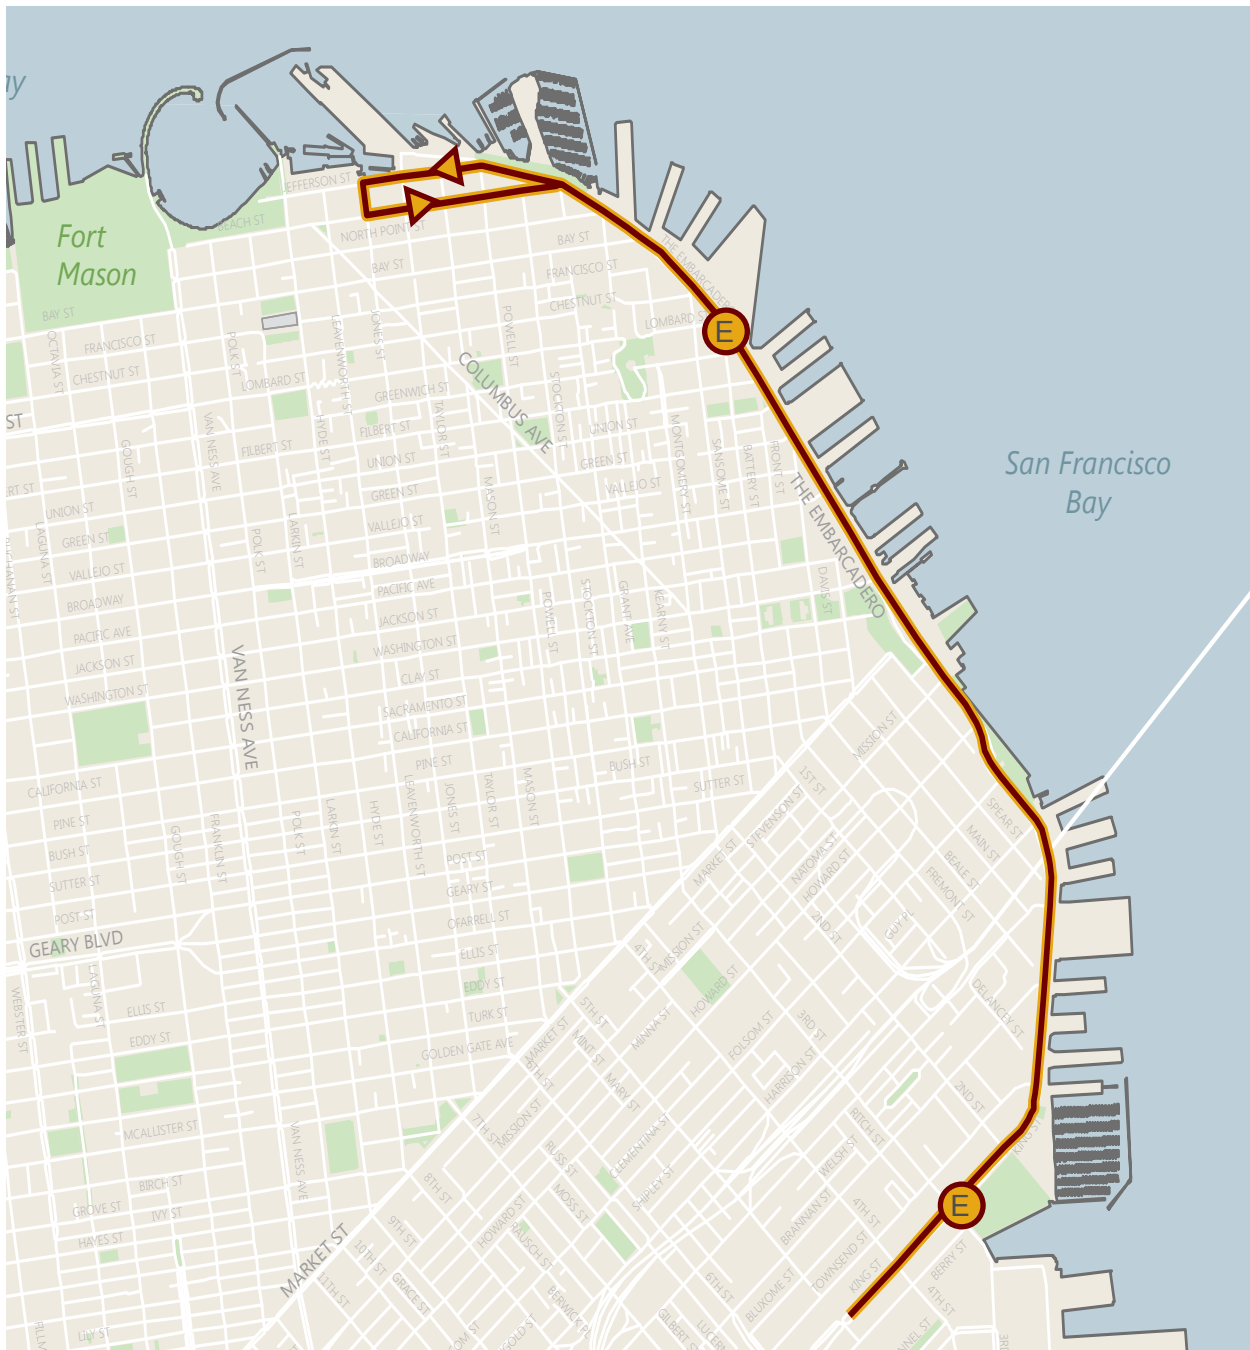

E Embarcadero

Historic Streetcar

 Recommended Route

Feature Summary