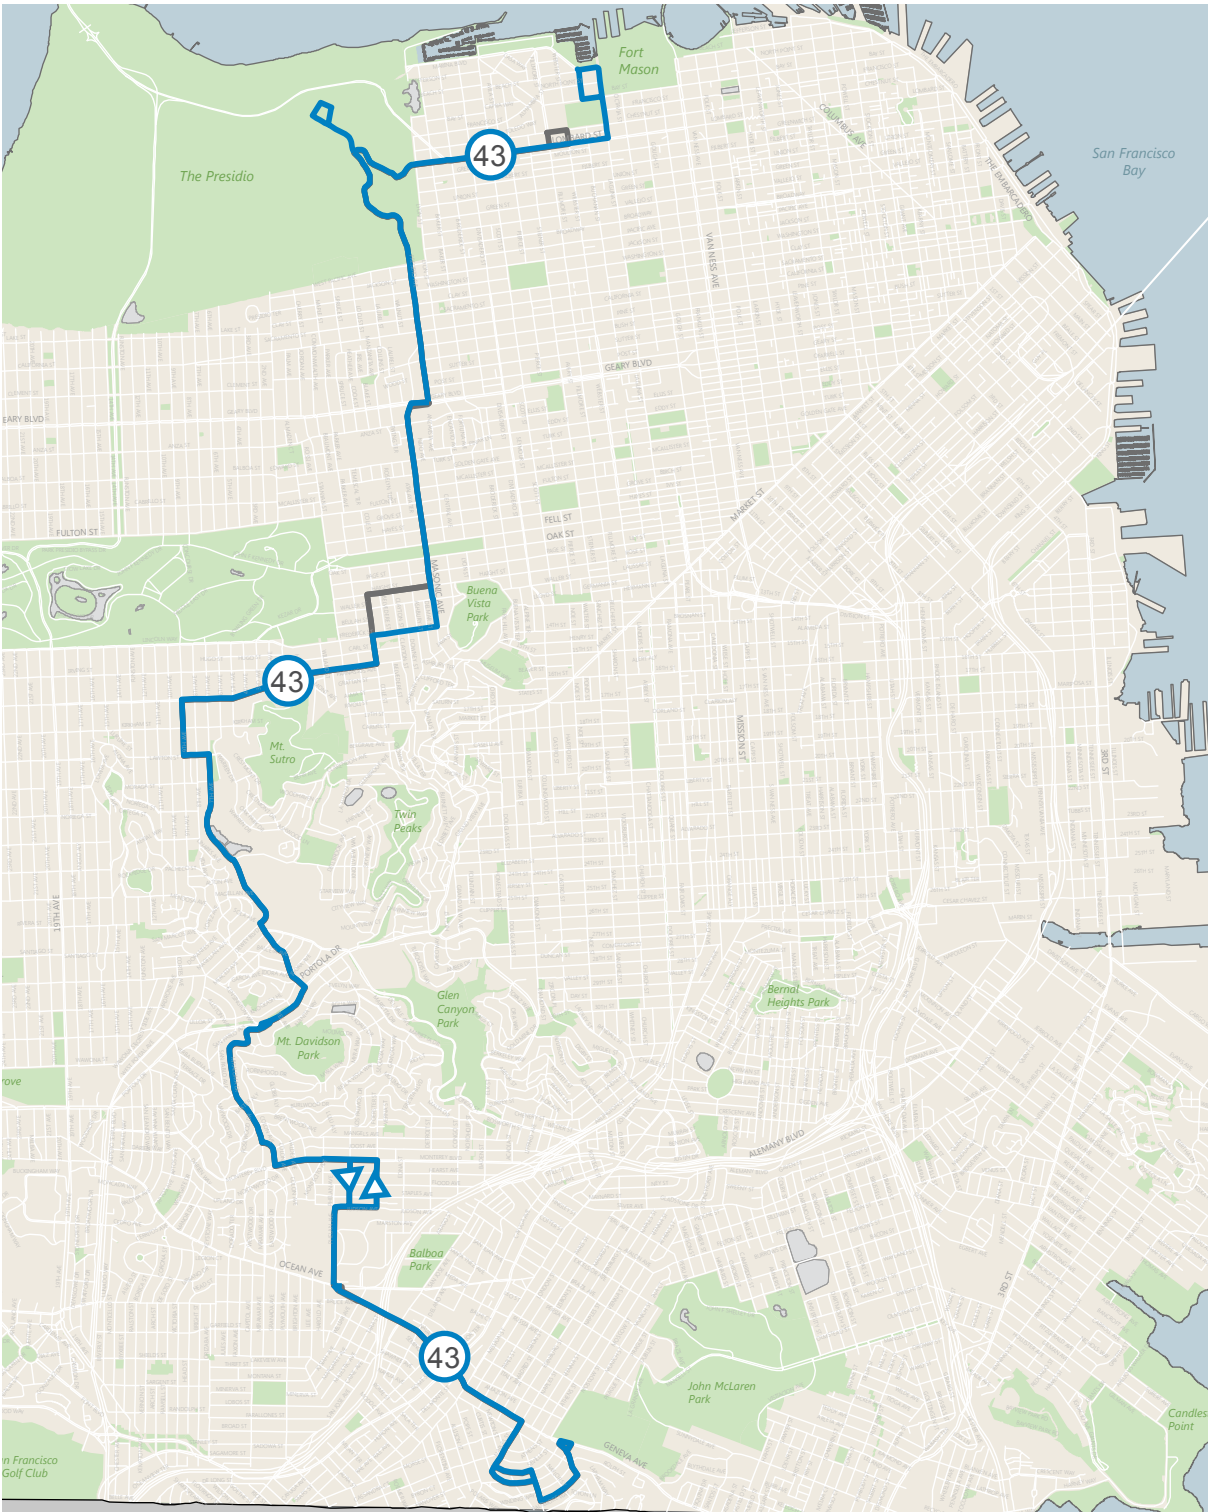

43 Masonic

Grid

-  Recommended Route
-  Segment Proposed for Elimination

Feature Summary

-  RA
-  HC