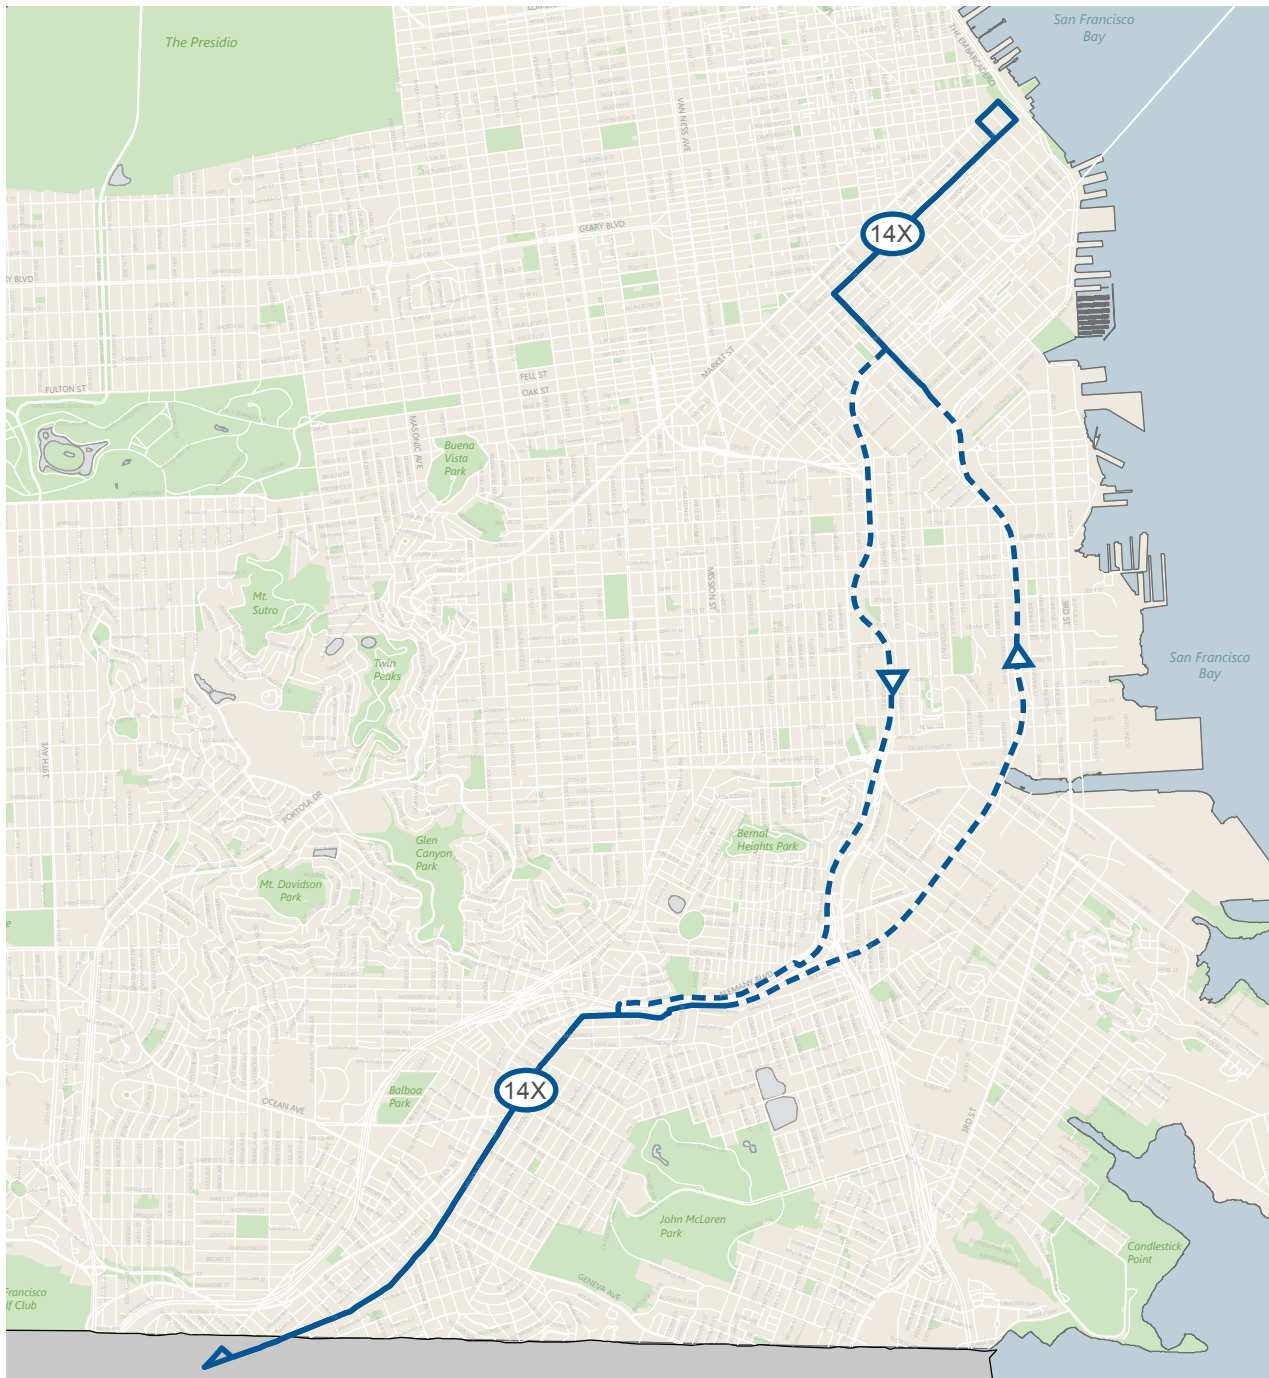

14X Mission Express

Express

- Recommended Route
- Express Segment (no stops)

Feature Summary

BUS STOPS
SIG- NALS
ROAD- WAYS
CURE SPACE
PEDES- TRIAN

VC
EH
HC