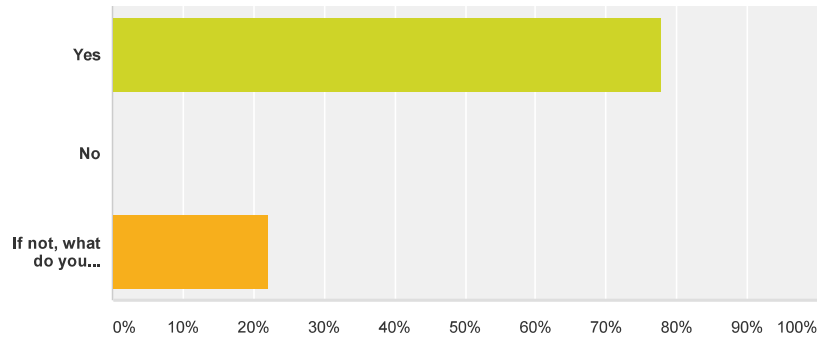

Answered: 9 Skipped: 0

Answer Choices	Responses
Yes	77.78% 7
No	0.00% 0
If not, what do you recommend and at what times?	22.22% 2
Total	9

Q6