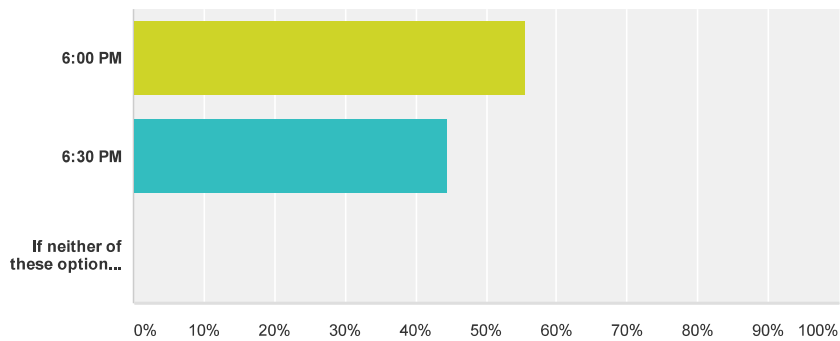

Answered: 9 Skipped: 0

Answer Choices	Responses
Yes	88.89% 8
No	11.11% 1
Total	9

Q4

What is the most convenient meeting time?

Answered: 9 Skipped: 0

Answer Choices	Responses
6:00 PM	55.56% 5
6:30 PM	44.44% 4
If neither of these options, please provide an alternative.	0.00% 0
Total	9