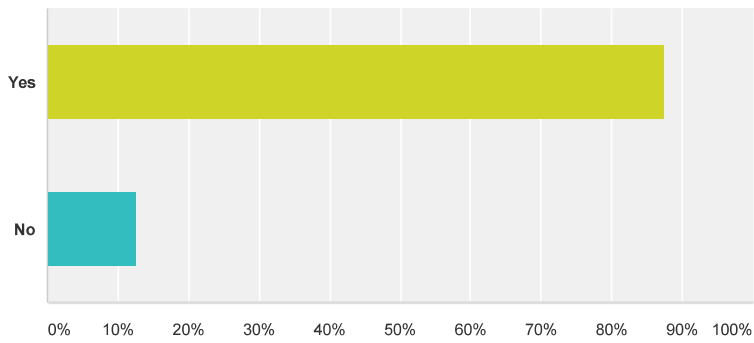

Answered: 8 Skipped: 1

Answer Choices	Responses
Yes	87.50% 7
No	12.50% 1
Total	8

Q8

Please provide any other comments regarding the logistics of the Balboa Park CAC regular meetings.

Answered: 4 Skipped: 5