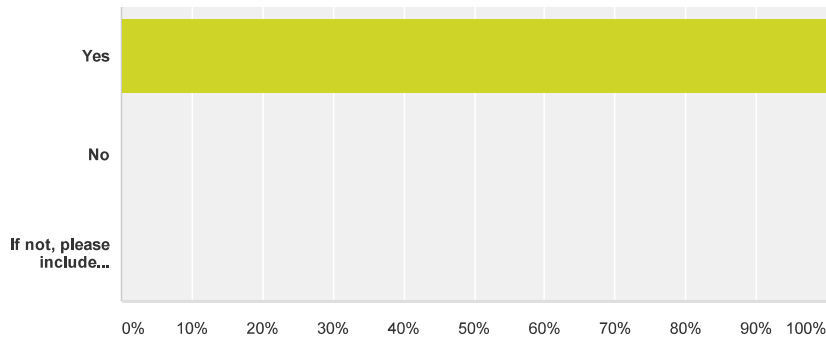

Is this meeting location convenient?

Answered: 9 Skipped: 0

Answer Choices	Responses
Yes	100.00% 9
No	0.00% 0
If not, please include suggestions	0.00% 0
Total	9

Q7

Do you believe there is a benefit to continuing providing snacks and beverages at this meeting? (There is currently no funding for these items.)

Answered: 8 Skipped: 1