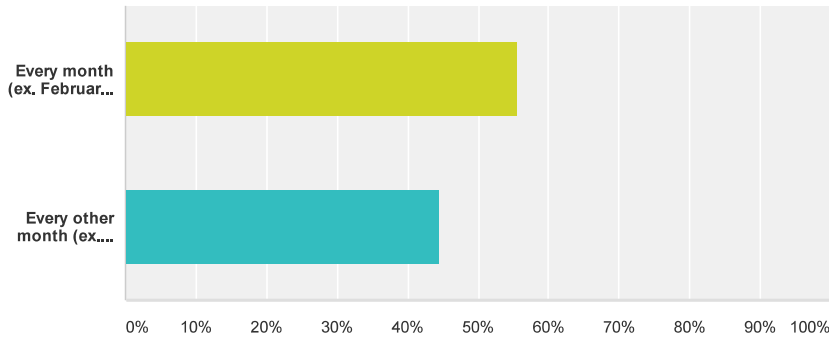

Balboa Park Station Community Advisory Committee

February 2015 Survey Results for Balboa Park Station Community Advisory Committee Meeting Logistics

Q1

How often do you prefer to meet as a committee?

Answered: 9 Skipped: 0