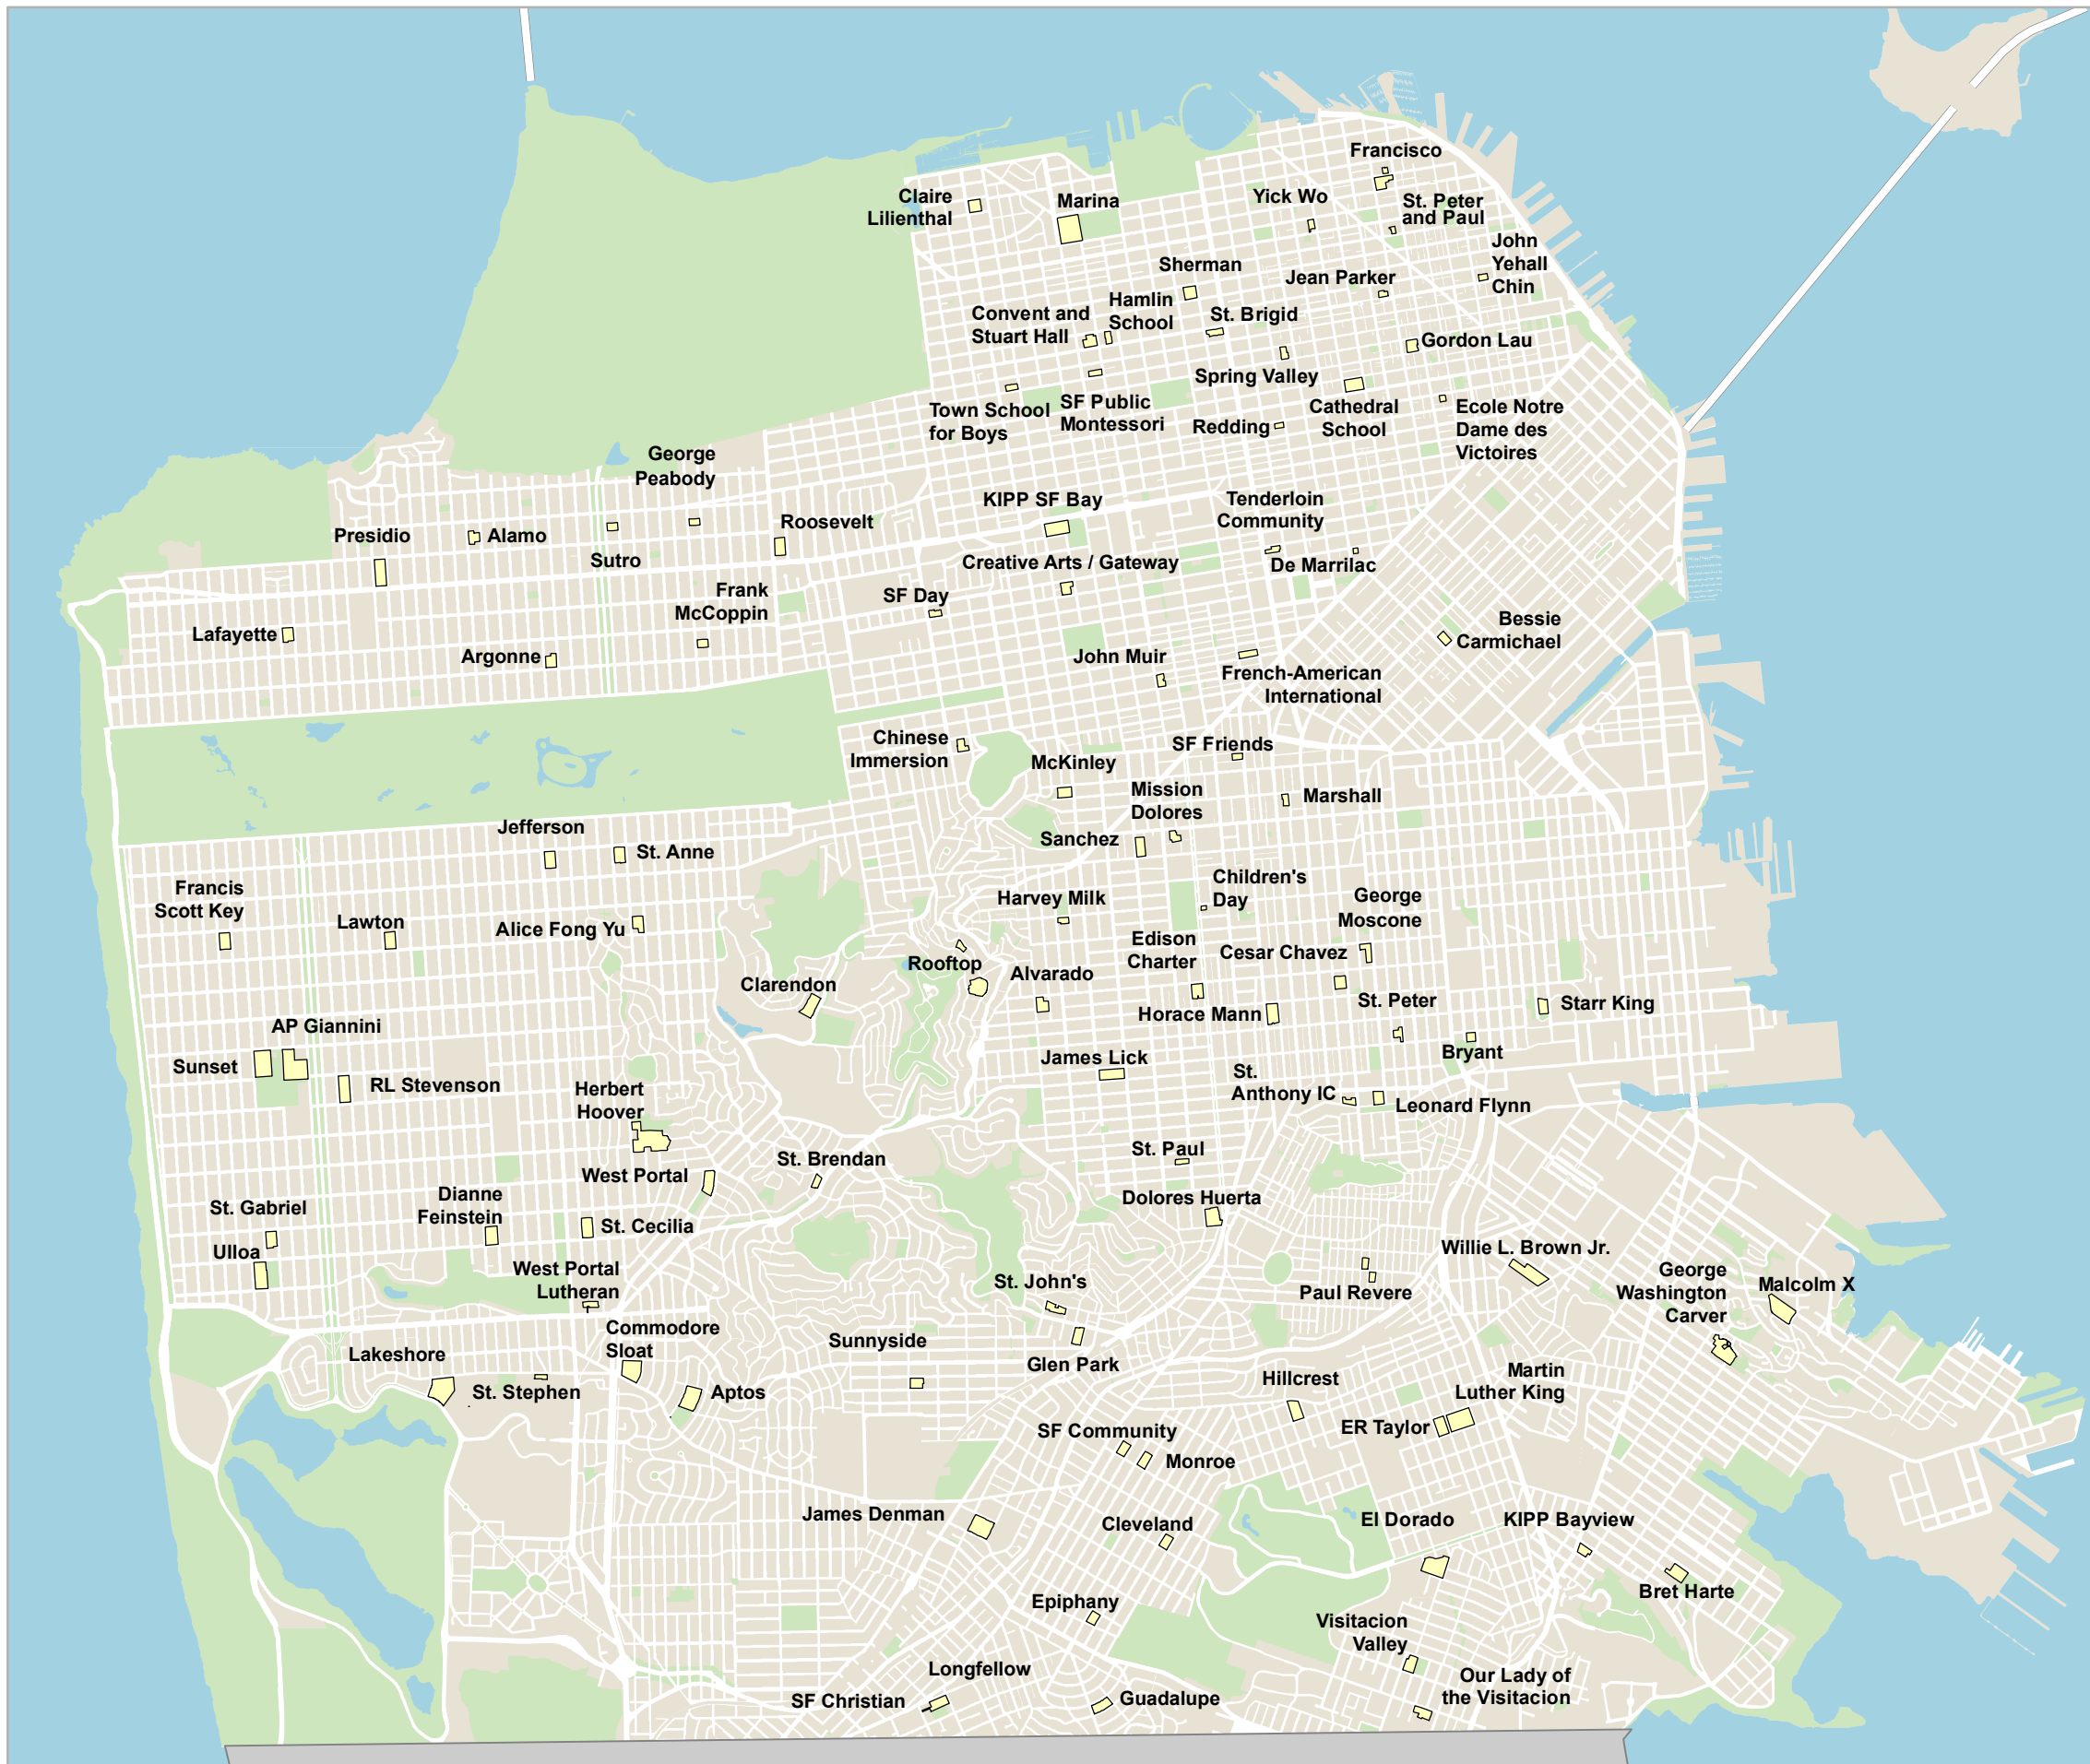

Crossing Guard Locations

Location of school crossing guards

School Year 2024-25

SFMTA provides crossing guard support for over 100 public and private schools throughout San Francisco. Crossing guards assist children in arriving and departing safely each day. This map shows the locations of the schools served by the program.

LEGEND

 Schools

0.9 miles

Scale 1:48,000

Date Saved: 3/31/2025

For reference contact: CrossingGuards@SFMTA.com

By downloading this map, you are agreeing to the following disclaimer: "The City and County of San Francisco ("City") provides the following data as a public record and no rights of any kind are granted to any person by the City's provision of this data. The City and County of San Francisco ("City") makes no representation regarding and does not guarantee or otherwise warrant the accuracy or completeness of this data. Anyone who uses this data for any purpose whatsoever does so entirely at their own risk. The City shall not be liable or otherwise responsible for any loss, harm, claim or action of any kind from any person arising from the use of this data. By accessing this data, the person accessing it acknowledges that she or he has read and does so under the condition that she or he agrees to the contents and terms of this disclaimer."