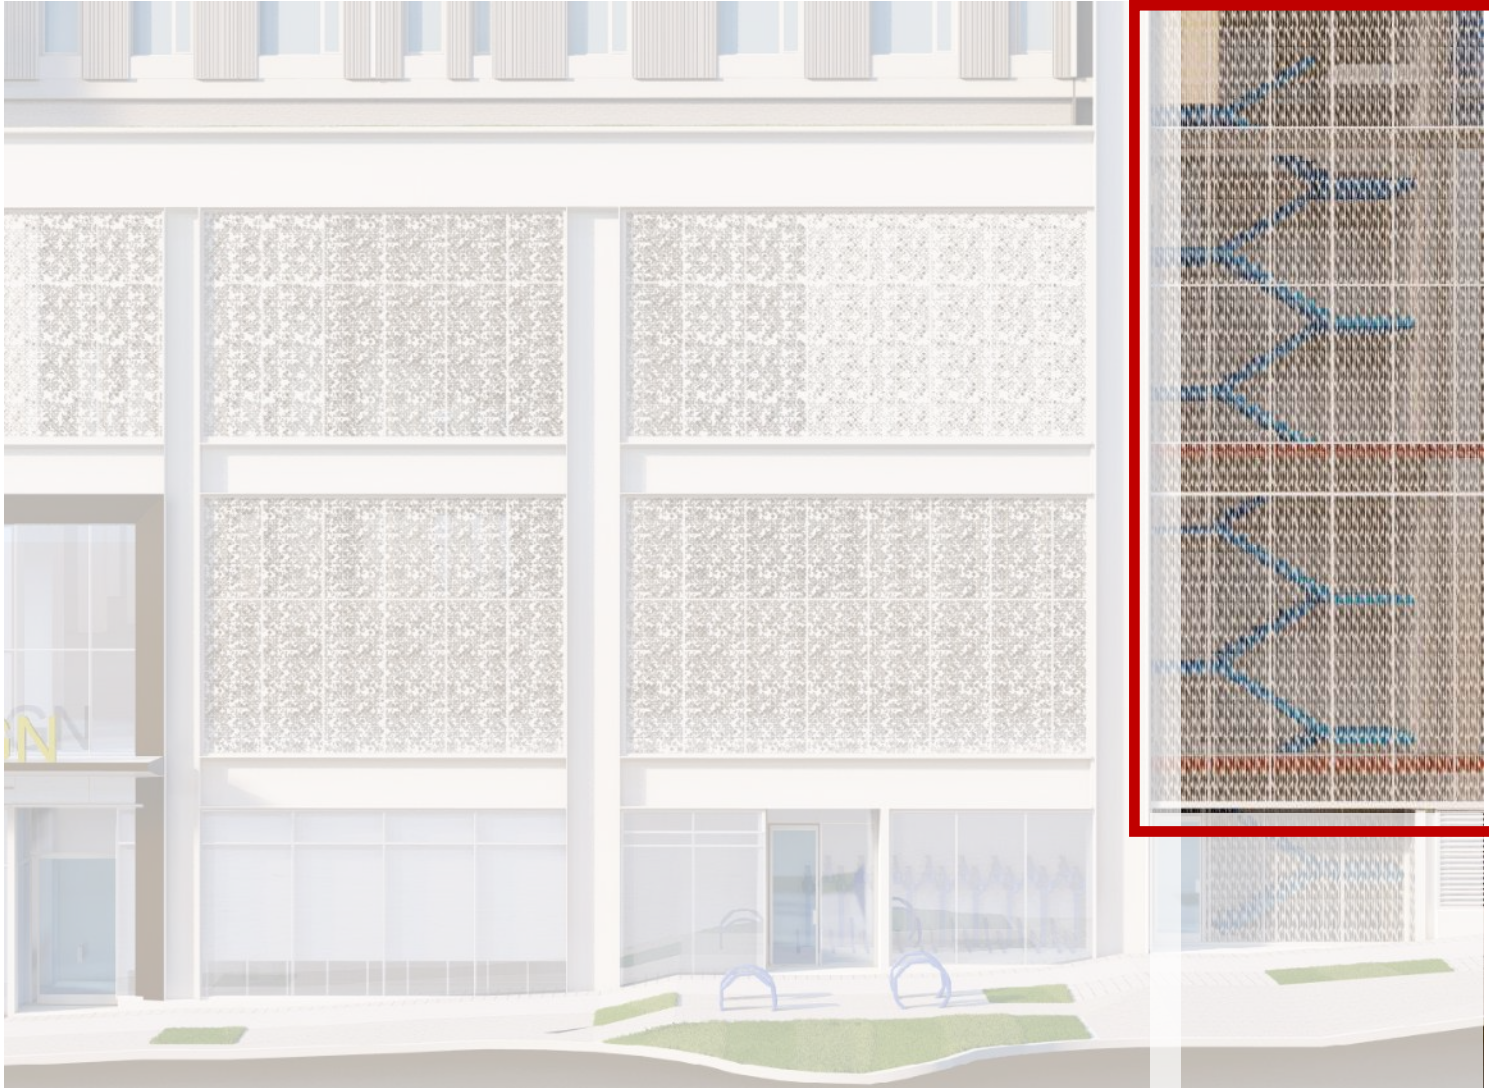

ENTRY

HAMPSHIRE STREET

PERSPECTIVE

HAMPSHIRE STREET

PERSPECTIVE

FACADE MATERIALITY

FACADE MATERIALITY

Bronze Frame & Canopy

Perforated Panel

STREET LEVEL

17TH ST

17TH STREET

PERSPECTIVE

PLANTING PALETTE - TREES

Existing Trees on 17th Street

Gold Medallion Tree