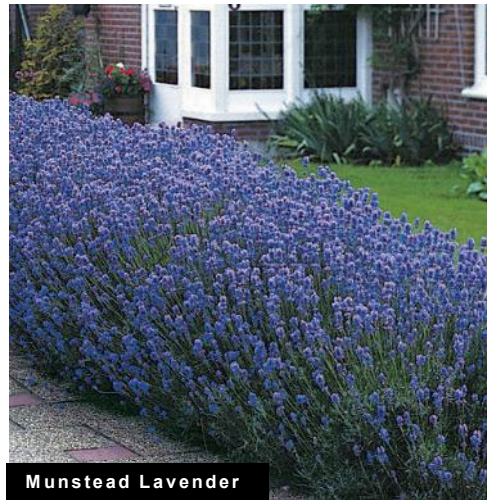

Strawberry Tree

Ray Hartman Ceanothus Tree

Princeton Sentry Ginkgo Tree

Little Gem Magnolia Tree

Jacaranda Tree

PLANTING PALETTE – SHRUBS, GRASSES, PERENNIALS

Dwarf Variegated Mockorange

Mound San Bruno Coffeeberry

Asian Star Jasmine

Fortnight Lily

Pardon Me Daylily

Red Yucca

Munstead Lavender

Canyon Prince Lyme Grass

Lomandra

PLANTING PALETTE – FERNS, GRASSES