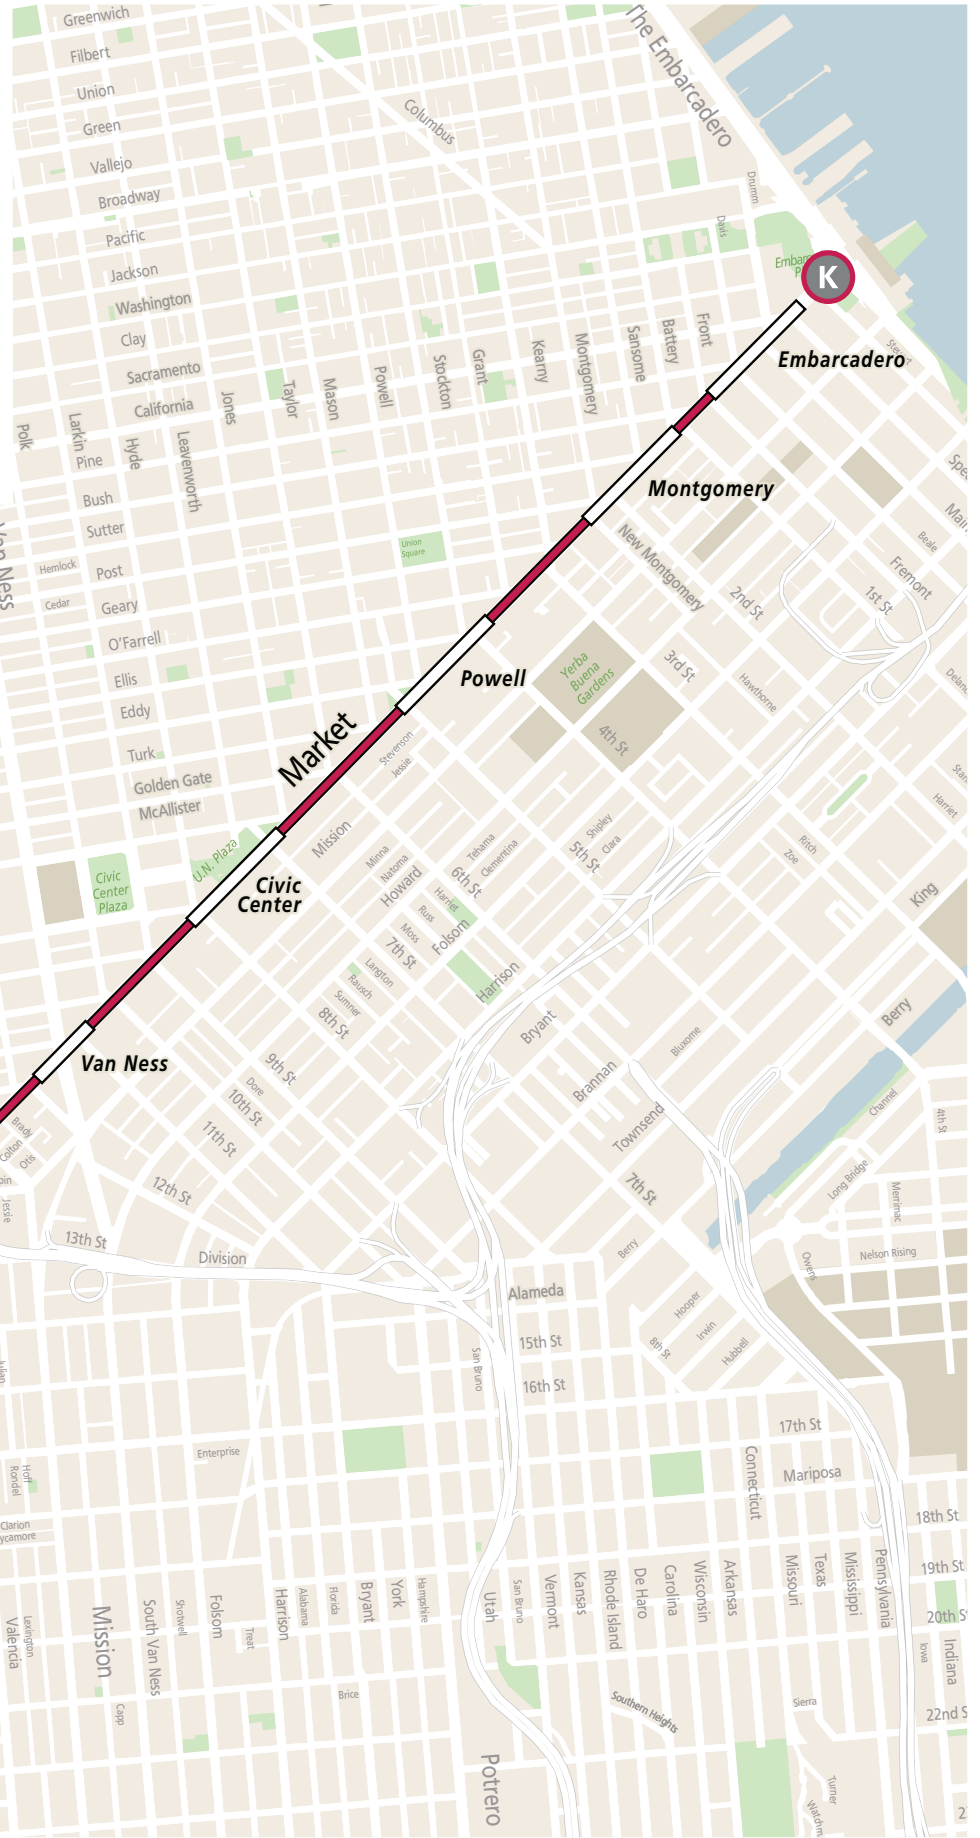

Embarcadero Station to Castro Station

-  Underground
-  Metro Station (Accessible)
-  Metro Stop (Accessible)
-  Metro Stop (Not Accessible)
-  Line Terminal

Castro Station to Balboa Park Station

-  Underground
-  Metro Station (Accessible)
-  Metro Stop (Accessible)
-  Metro Stop (Not Accessible)
-  Line Terminal