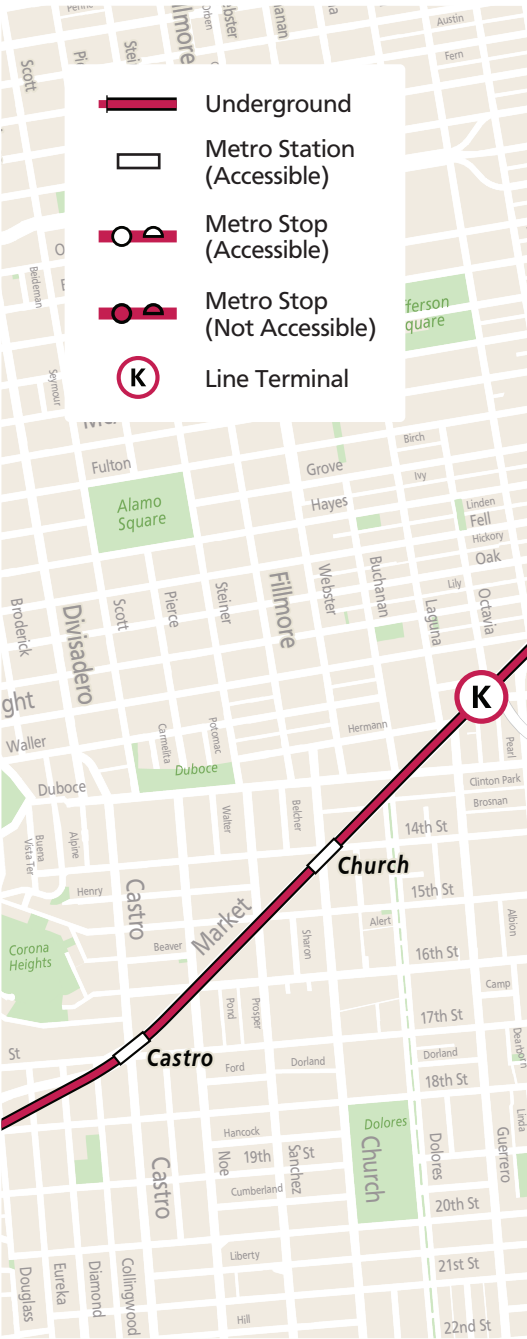

Embarcadero Station to Castro Station

-  Underground
-  Metro Station (Accessible)
-  Metro Stop (Accessible)
-  Metro Stop (Not Accessible)
-  Line Terminal

Castro Station to Balboa Park Station

-  Underground
-  Metro Station (Accessible)
-  Metro Stop (Accessible)
-  Metro Stop (Not Accessible)
-  Line Terminal