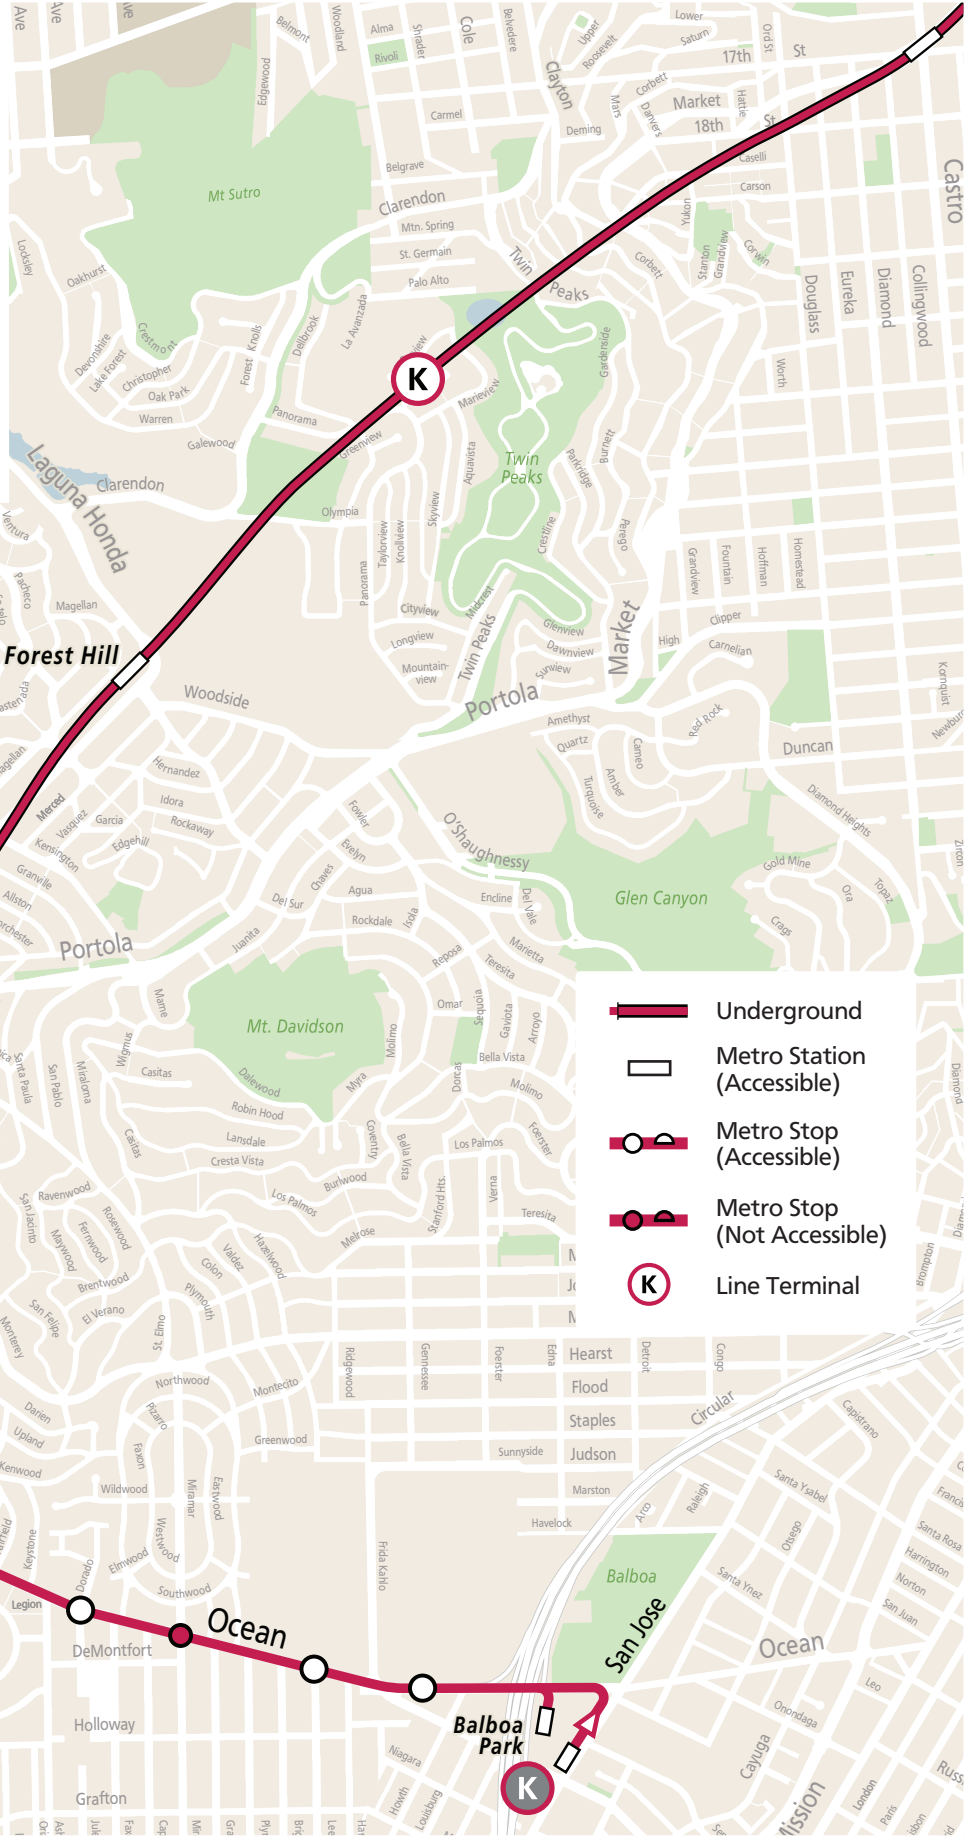

Embarcadero Station to Castro Station

-  Underground
-  Metro Station (Accessible)
-  Metro Stop (Accessible)
-  Metro Stop (Not Accessible)
-  Line Terminal

Castro Station to Balboa Park Station

-  Underground
-  Metro Station (Accessible)
-  Metro Stop (Accessible)
-  Metro Stop (Not Accessible)
-  Line Terminal