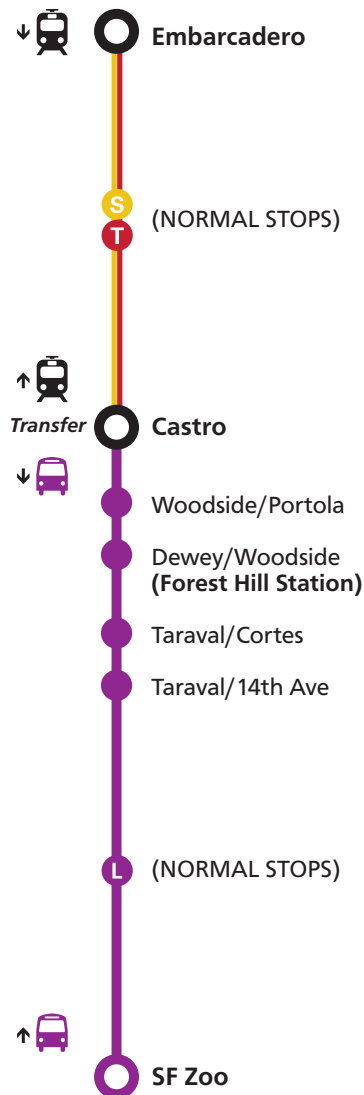

# Twin Peaks Tunnel Weekend Bus Substitution

Saturday 5/26 1am – Tuesday 5/29 1am

Sábado / 星期六 / Sabado

Martes / 星期二 / Martes

## **K** Ingleside

## **M** Ocean View