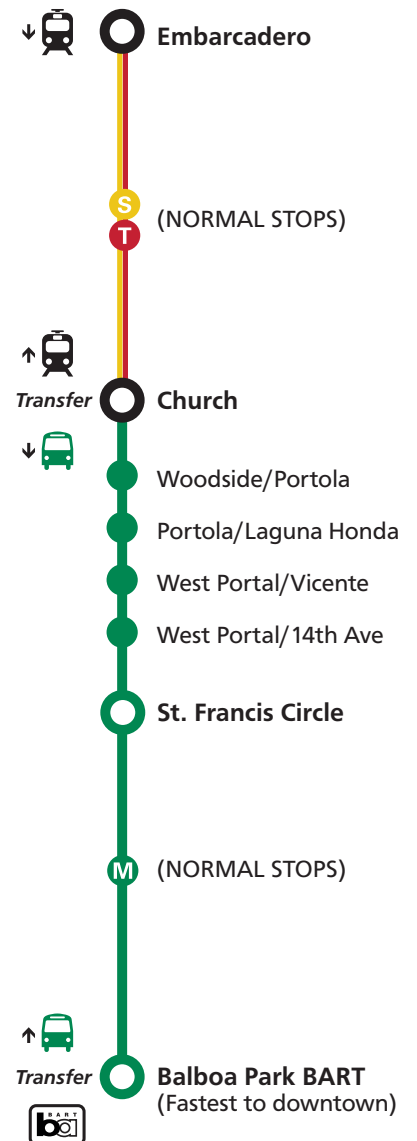

# Twin Peaks Tunnel Weekend Bus Substitution

Saturday 5/26 1am – Tuesday 5/29 1am

Sábado / 星期六 / Sabado

Martes / 星期二 / Martes

## **K** Ingleside

## **M** Ocean View