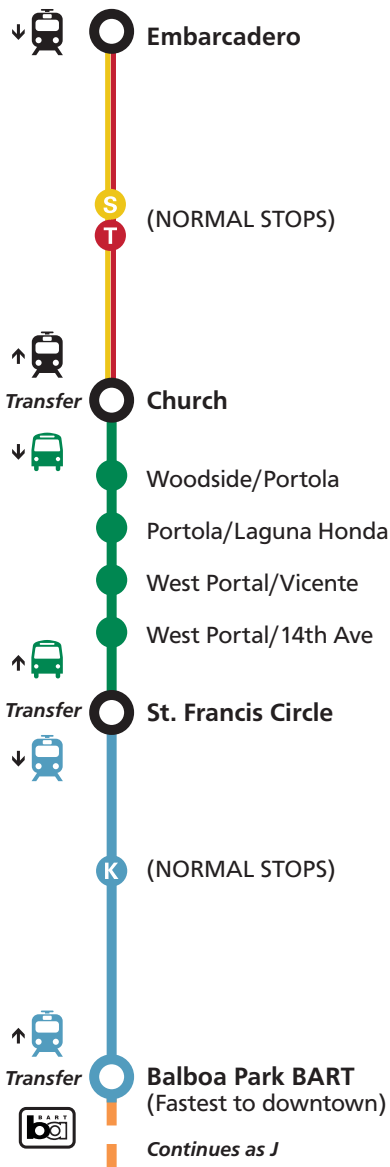

# Twin Peaks Tunnel Weekend Bus Substitution

Saturday 5/26 1am – Tuesday 5/29 1am

Sábado / 星期六 / Sabado

Martes / 星期二 / Martes

## **K** Ingleside

## **M** Ocean View