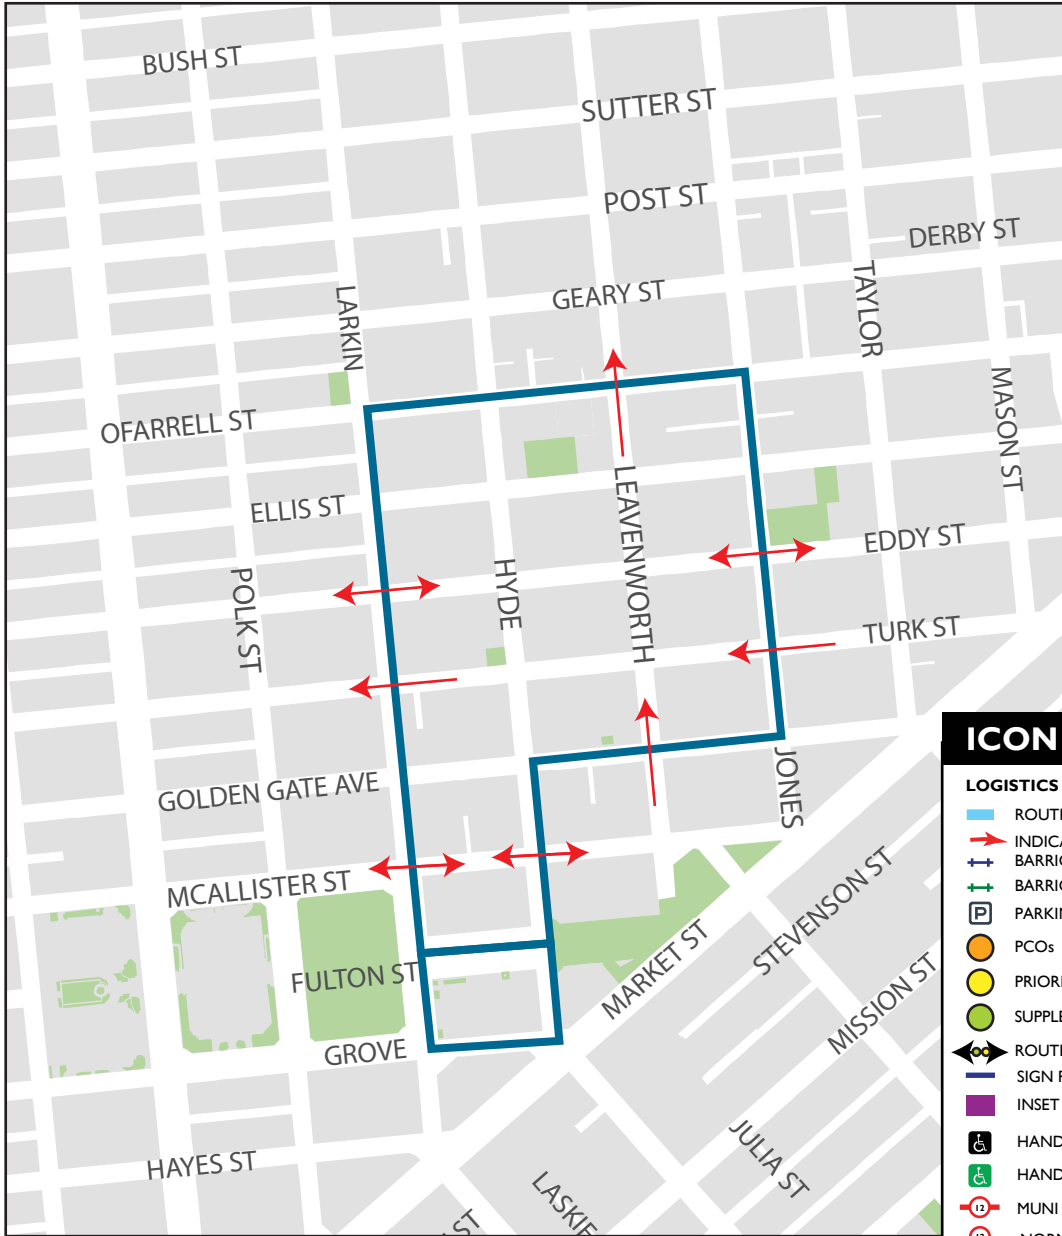

Tenderloin  
 Sunday, August 18, 2013  
 11 AM to 4 PM  
[www.SundayStreetsSF.com](http://www.SundayStreetsSF.com)  
 REVISED 7/18/2013

### ICON KEY

**LOGISTICS**

- ROUTE
- INDICATES VEHICLE TRAFFIC BARRICADE
- BARRICADE
- BARRICADE WITH BANNER
- PARKING GARAGE
- PCOs
- PRIORITY VOLUNTEER
- SUPPLEMENTAL VOLUNTEER
- ROUTE RABBIT
- SIGN POSTING
- INSET AREA
- HANDICAP PARKING SPOT
- HANDICAP REPLACEMENT SPOT
- MUNI REROUTE
- NORMAL MUNI ROUTE