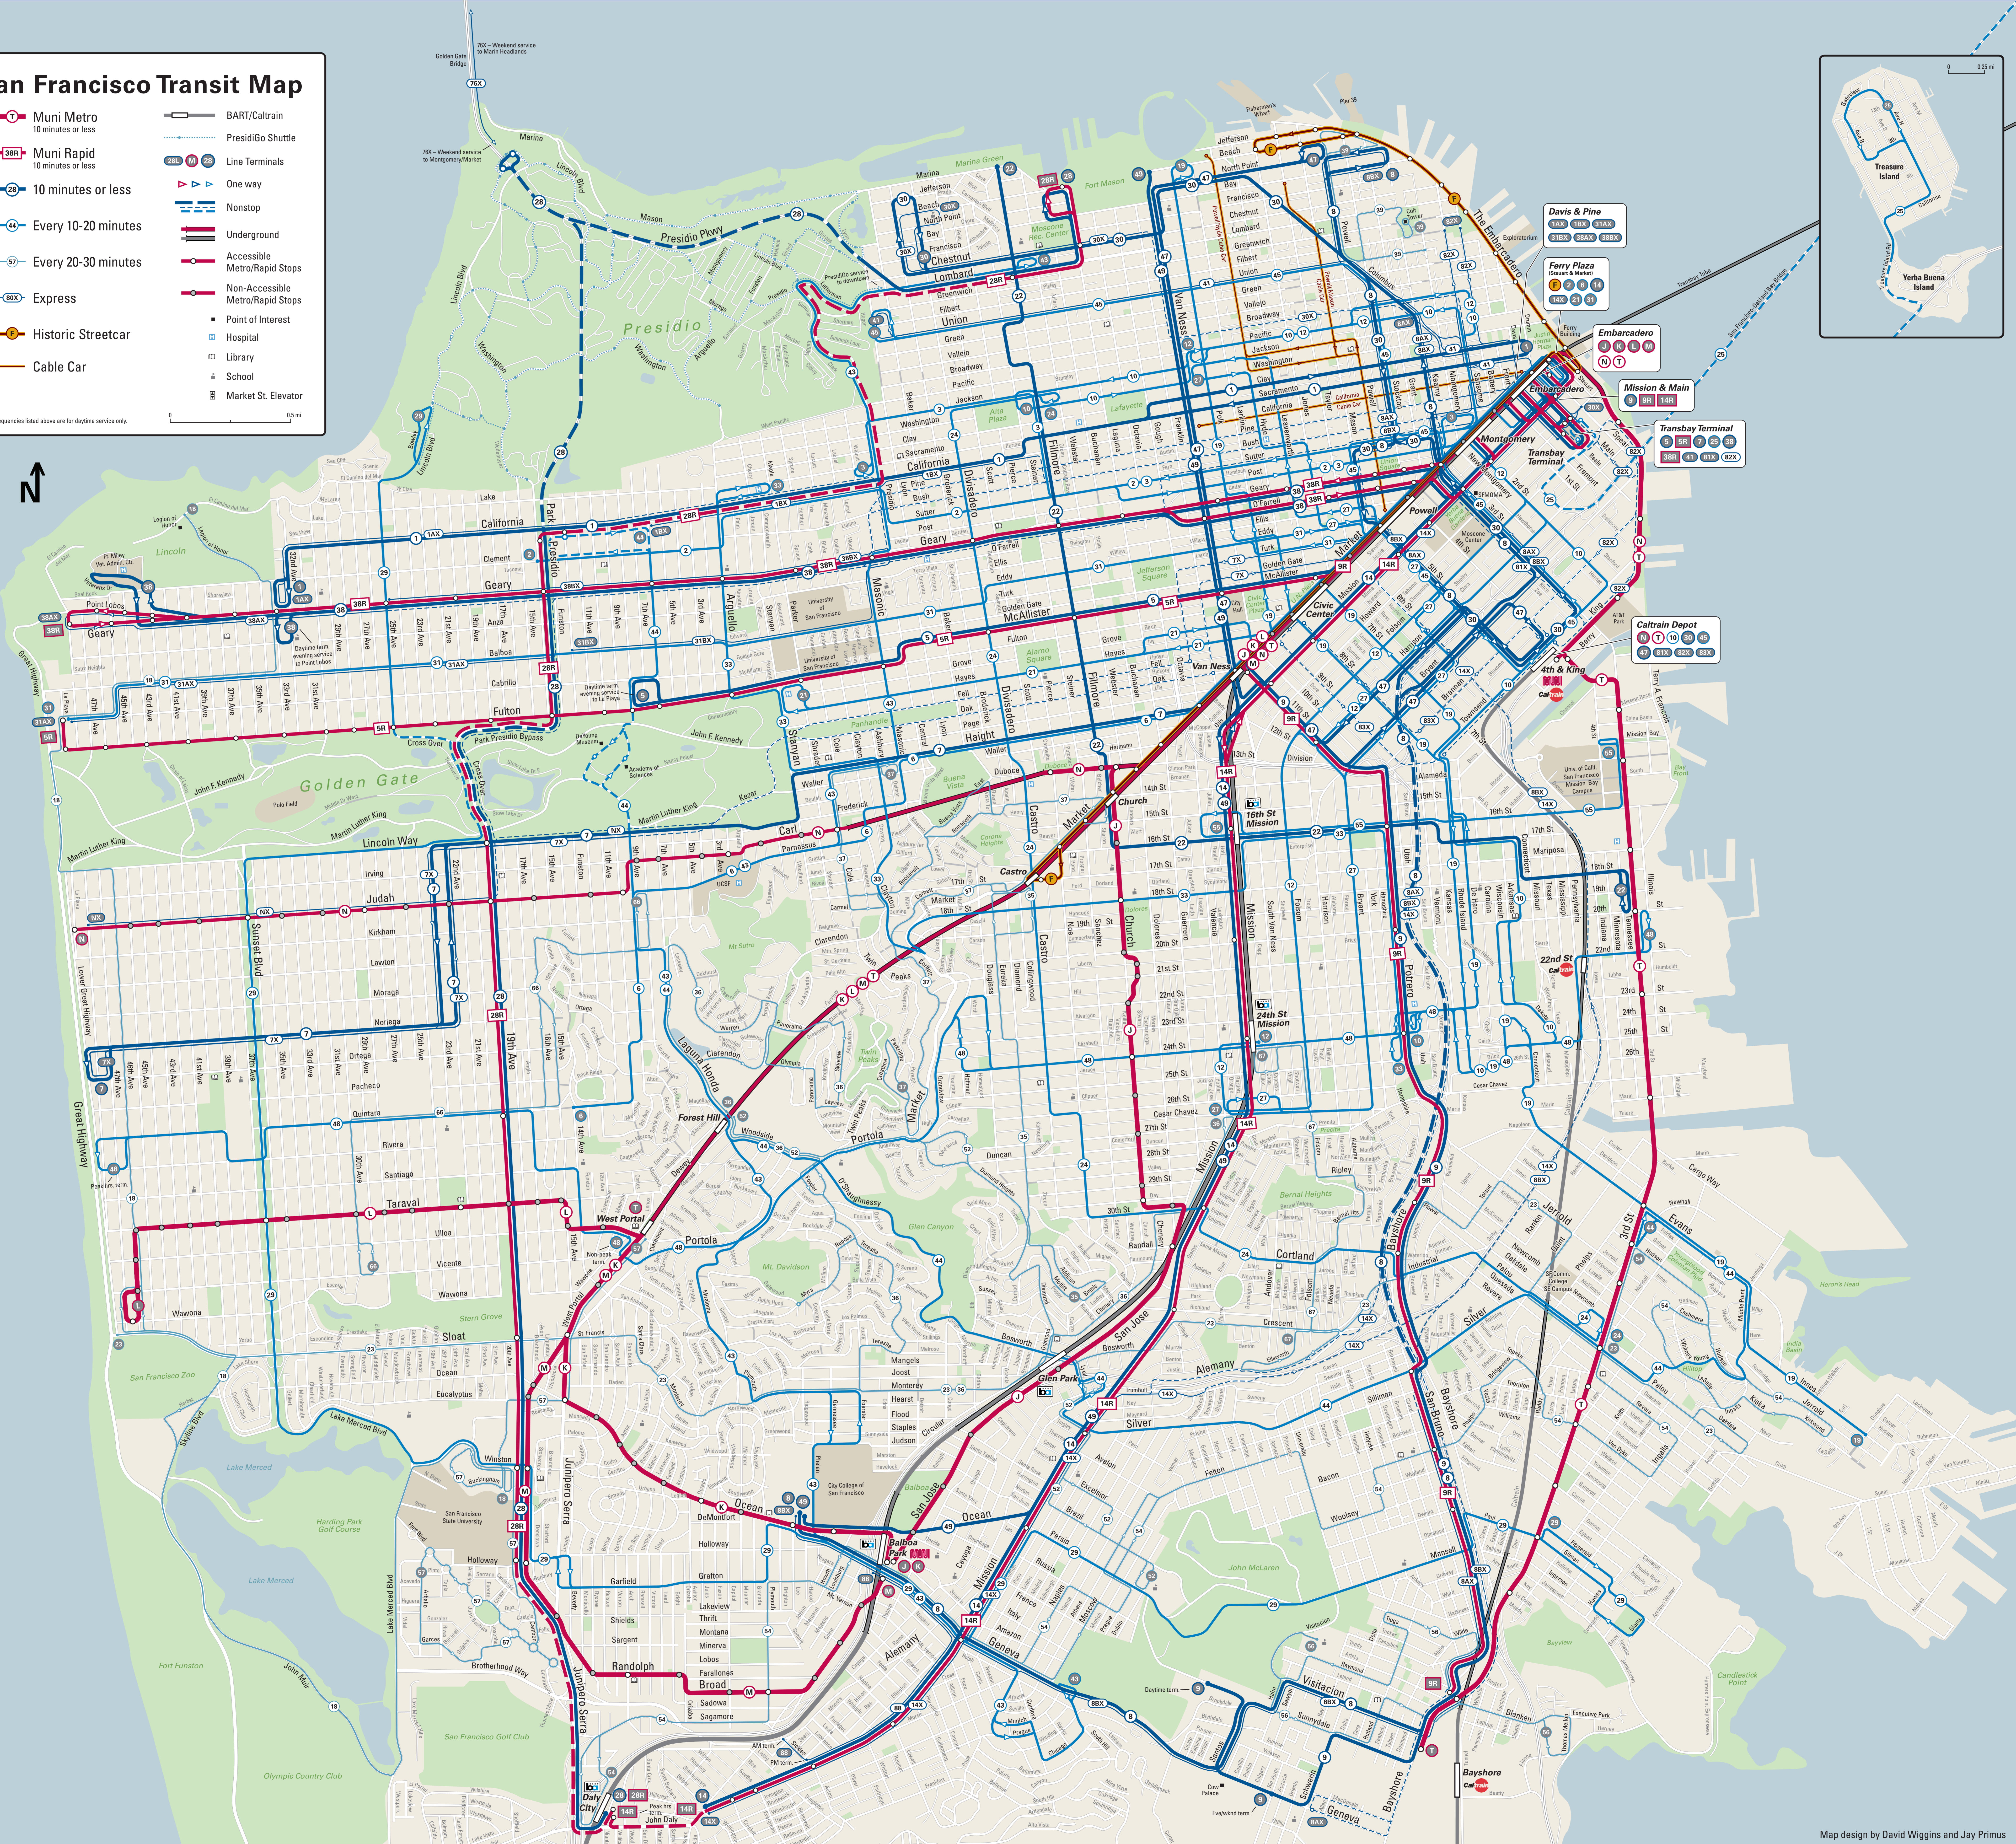

muni map

San Francisco Transit Map

- Muni Metro
10 minutes or less
- Muni Rapid
10 minutes or less
- 10 minutes or less
- Every 10-20 minutes
- Every 20-30 minutes
- Express
- Historic Streetcar
- Cable Car
- BART/Caltrain
- PresidiGo Shuttle
- Line Terminals
- One way
- Nonstop
- Underground
- Accessible Metro/Rapid Stops
- Non-Accessible Metro/Rapid Stops
- Point of Interest
- Hospital
- Library
- School
- Market St. Elevator

Note: Frequencies listed above are for daytime service only.

Davis & Pine

Ferry Plaza

Embarcadero

Mission & Main

Transbay Terminal

Caltrain Depot