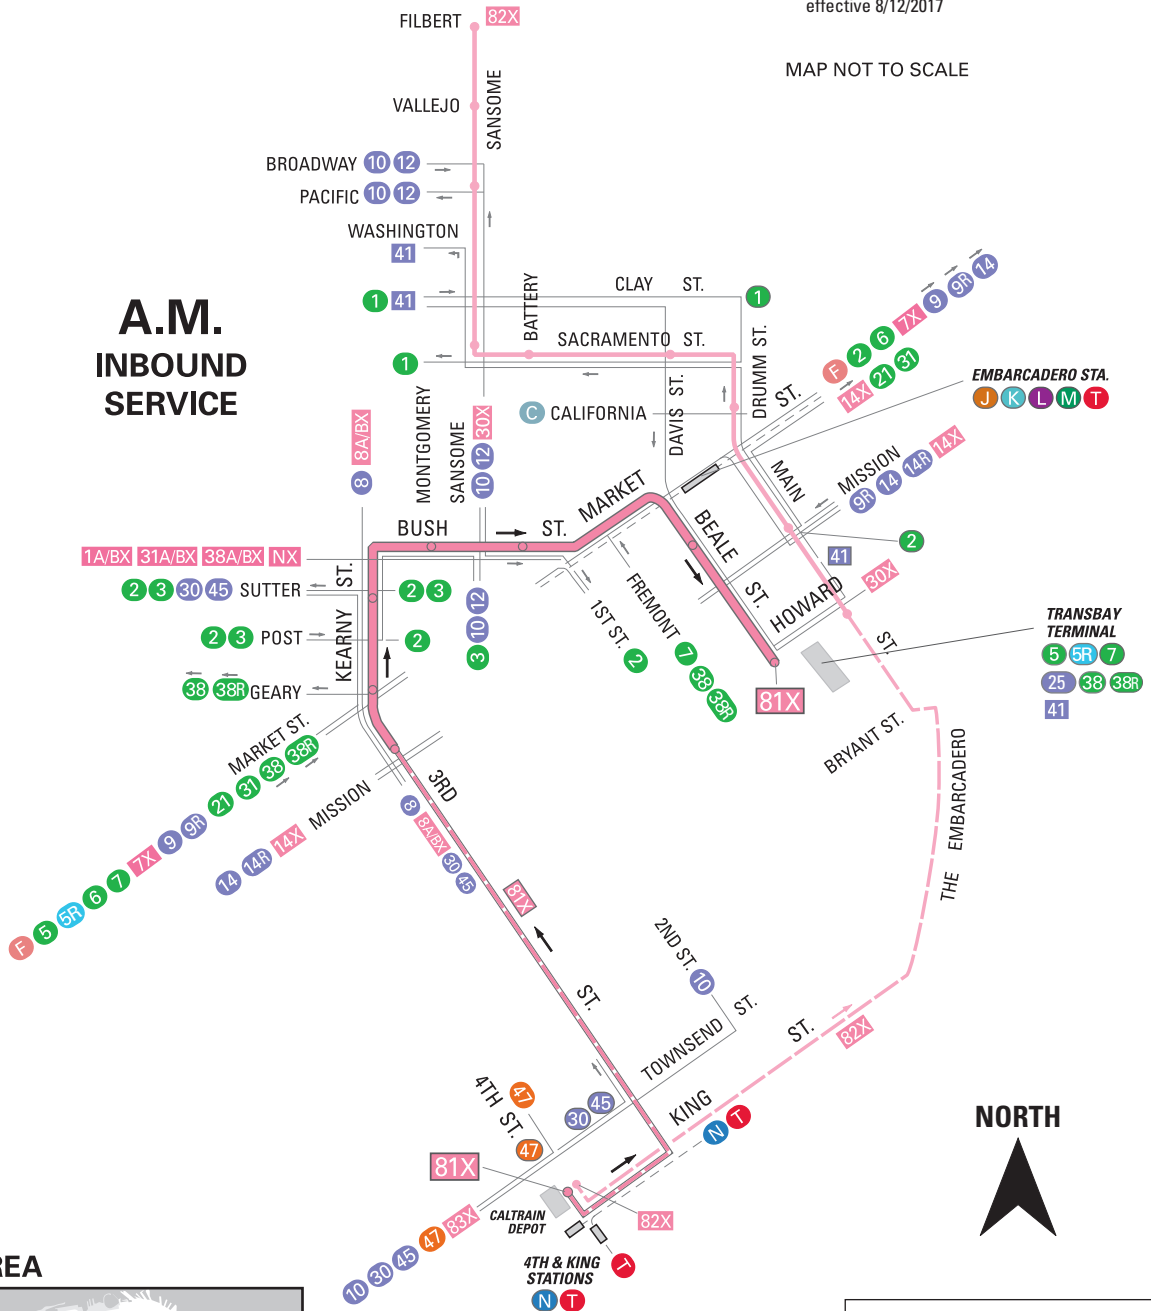

SFMTA
Municipal
Transportation
Agency

81X CALTRAIN EXPRESS

effective 8/12/2017

MAP NOT TO SCALE

A.M. INBOUND SERVICE

81X Terminal
Local service
Express service/stop
Connecting Muni service
Express service
Station
Weekday approximately 7 - 9 a.m. and 4 - 6 p.m.

SERVICE AREA