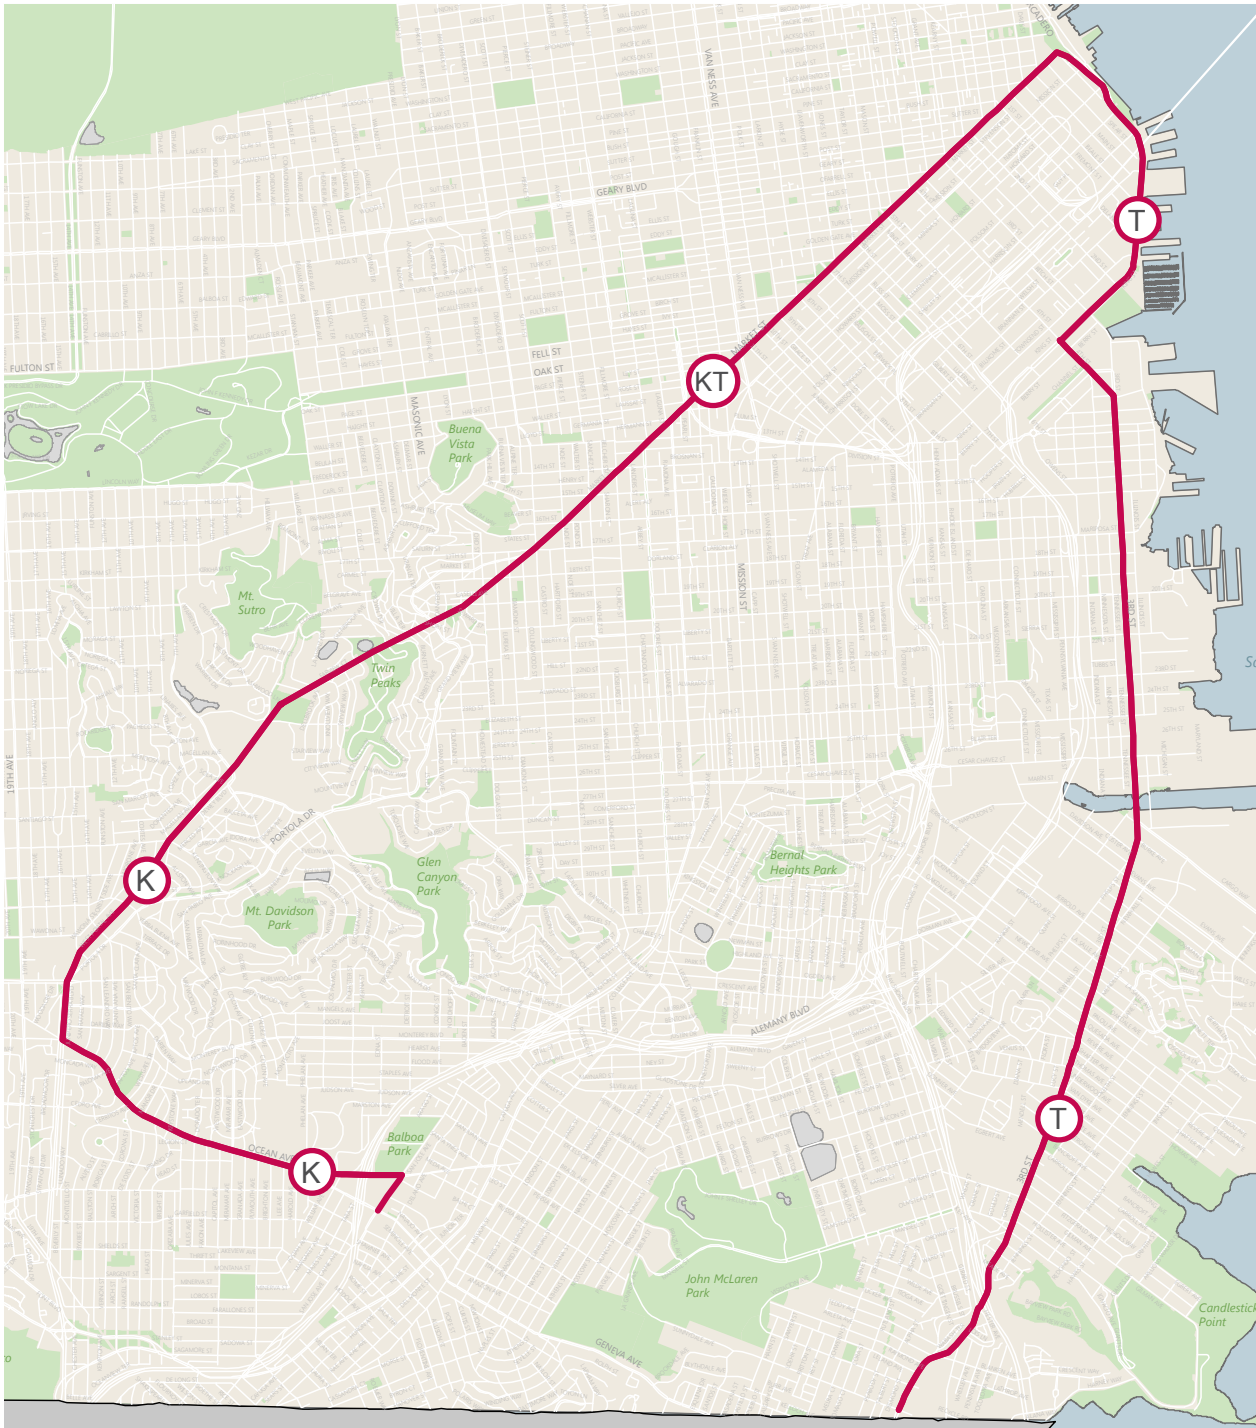

KT Ingleside / Third Street

Muni Metro

— Recommended Route

Feature Summary

- HC
- BUS
STOPS
- SIG-
NALS
- ROAD-
WAYS
- CURB
SPACE
- PEDES-
TRIAN