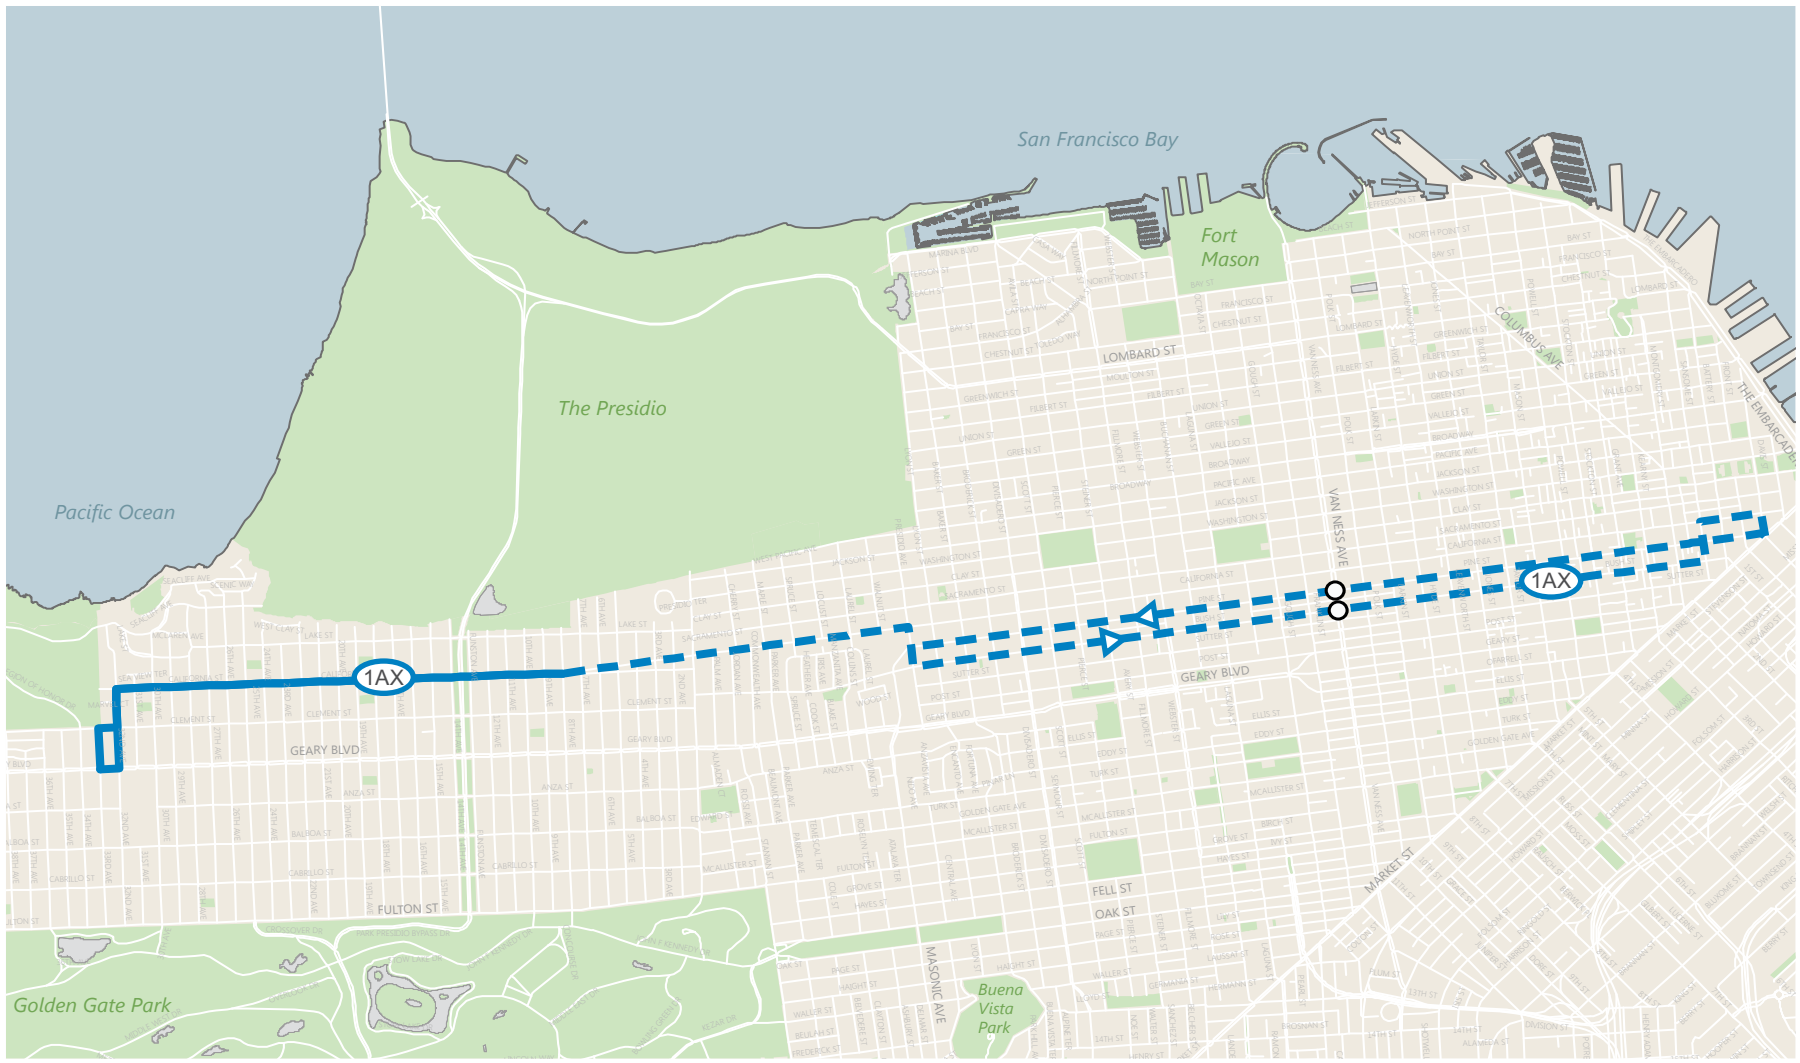

1AX California "A" Express

Express

- Recommended Route
- Express Segment (no stops)

Feature Summary

BUS
STOPS

SIG-
NALS

ROAD-
WAYS

CURB
SPACE

PEDES-
TRIAN