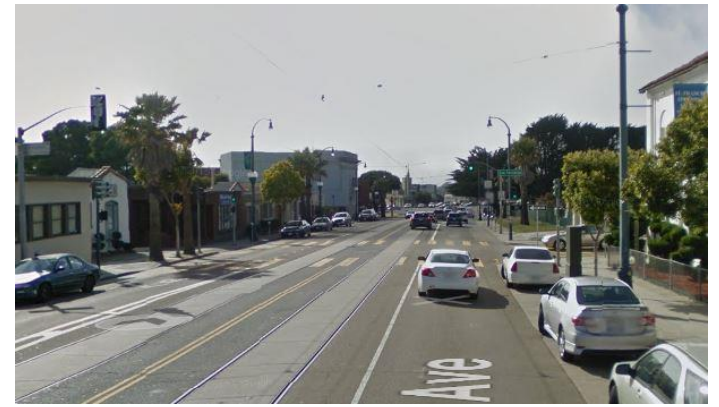

Aptos School Crossings @ Ocean

- Lack of signage
- Lack of slow down zone
- Lack of enforcement
- Lack of view due to topography

Commodore Sloat School (crossings)

- Speeds at Ocean and Junipero Serra
- Distance crossing streets
- Lack of signage, striping, and slow zones
- Sunlight eastbound in morning blinds drivers
- Cars run the intersection at Gate entry.
- Cars ignore traffic speeds and turn on Red.

Granada @ Ocean

- Speed of traffic
- Lack of flashing signals
- Possible removal of crossing across ocean ave.
- Cars do not stop when pedestrians cross.
- Lack of enforcement, signage,