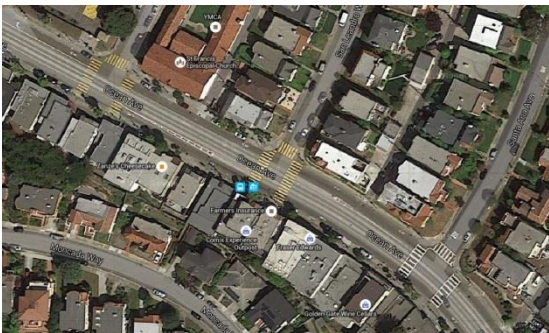

Aptos School Crossings @ Ocean

- Lack of signage
- Lack of slow down zone
- Lack of enforcement
- Lack of view due to topography

Commodore Sloat School (crossings)

- Speeds at Ocean and Junipero Serra
- Distance crossing streets
- Lack of signage, striping, and slow zones
- Sunlight eastbound in morning blinds drivers
- Cars run the intersection at Gate entry.
- Cars ignore traffic speeds and turn on Red.

Granada @ Ocean

- Speed of traffic
- Lack of flashing signals
- Possible removal of crossing across ocean ave.
- Cars do not stop when pedestrians cross.
- Lack of enforcement, signage,