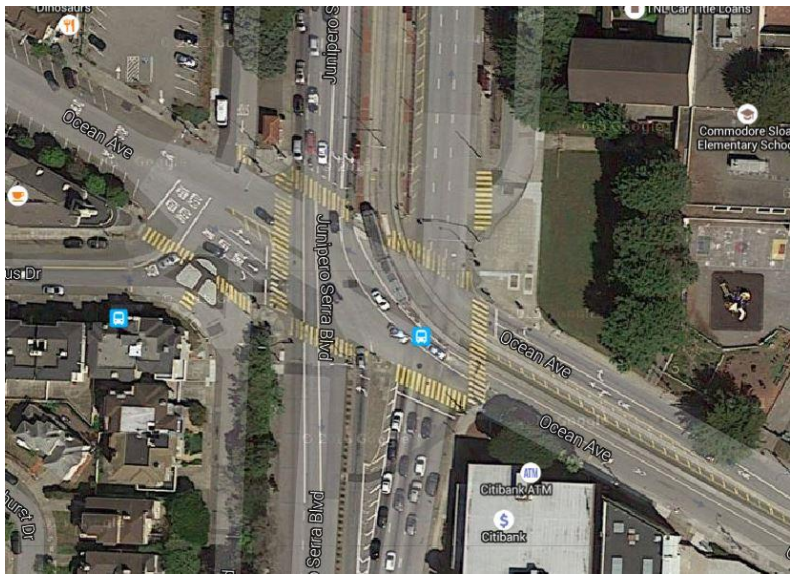

Aptos School Crossings @ Ocean

- Lack of signage
- Lack of slow down zone
- Lack of enforcement
- Lack of view due to topography

Commodore Sloat School (crossings)

- Speeds at Ocean and Junipero Serra
- Distance crossing streets
- Lack of signage, striping, and slow zones
- Sunlight eastbound in morning blinds drivers
- Cars run the intersection at Gate entry.
- Cars ignore traffic speeds and turn on Red.

Granada @ Ocean

- Speed of traffic
- Lack of flashing signals
- Possible removal of crossing across ocean ave.
- Cars do not stop when pedestrians cross.
- Lack of enforcement, signage,