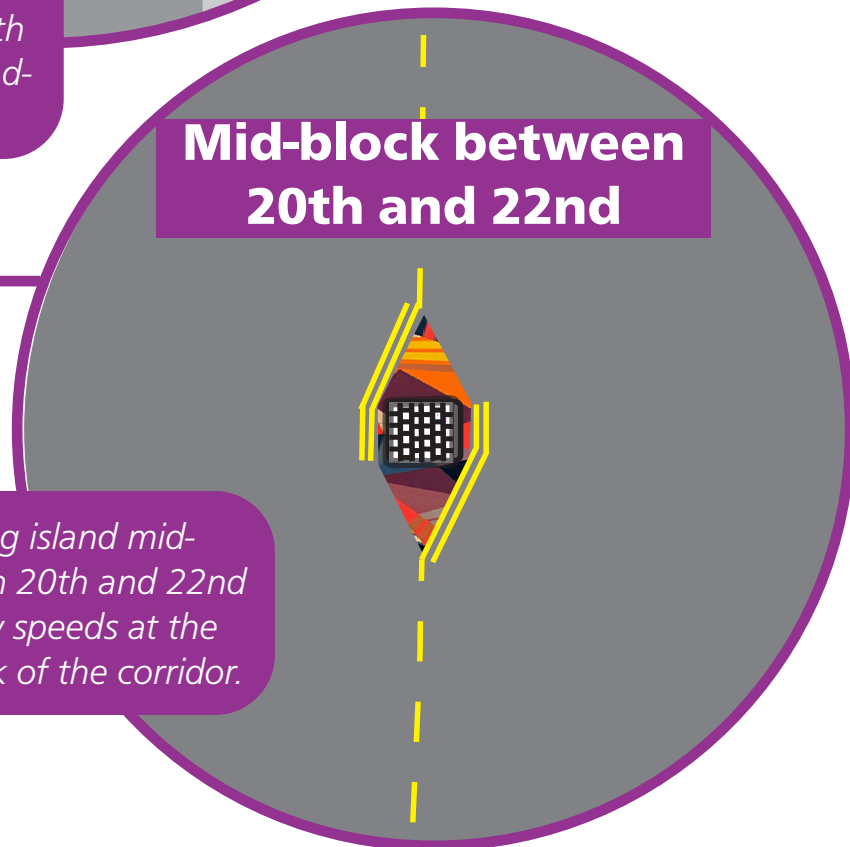

*Diverter island restricting northbound vehicle traffic at Minnesota Street & 19th Street to reduce cut-through car traffic.*