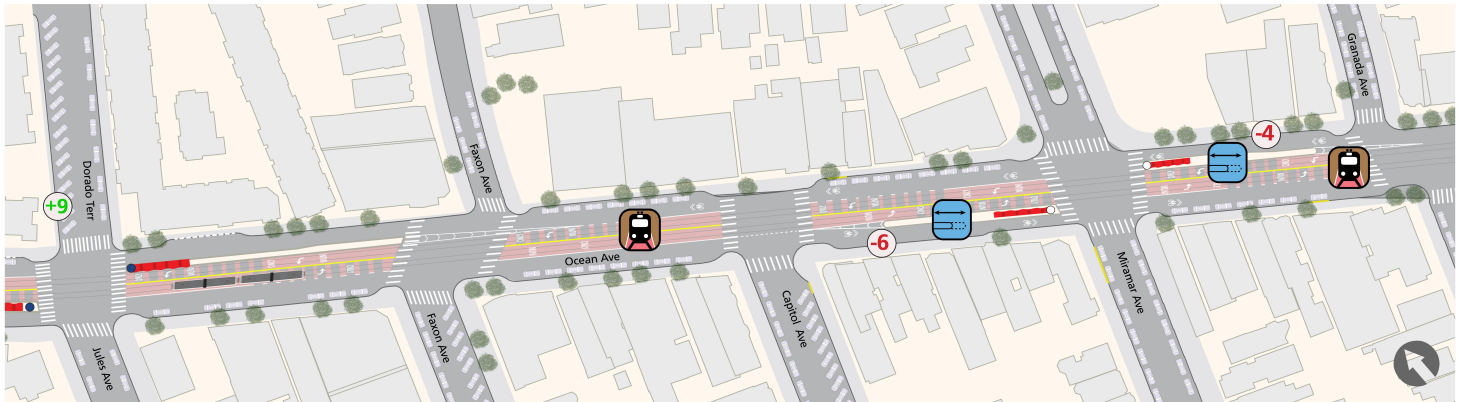


 K train stop (accessible)

Boarding island upgrades
at San Leandro Ave

Parking changes
at San Leandro Ave

 K train stop

Transit lanes
along Ocean Ave

West to
Junipero Serra Blvd

East to Balboa Park

-  K train stop (accessible)
-  **Boarding island upgrades**
at Victoria St
-  **Transit lanes**
along Ocean Ave
-  K train stop
-  **Pedestrian bulb**
at Manor Dr
-  **Parking changes**
at Victoria St and
Fairfield Way

West to Junipero Serra Blvd

East to Balboa Park

 K train stop (accessible)

 K train stop

Boarding island upgrades
at Miramar Ave

Parking changes
at Dorado Terr and
Miramar Ave

Transit lanes
along Ocean Ave

West to
Junipero Serra Blvd

East to Balboa Park

 K train stop (accessible)

 K train stop

Transit lanes
along Ocean Ave

Signal
improvements
at Brighton Ave

West to
Junipero Serra Blvd

East to Balboa Park