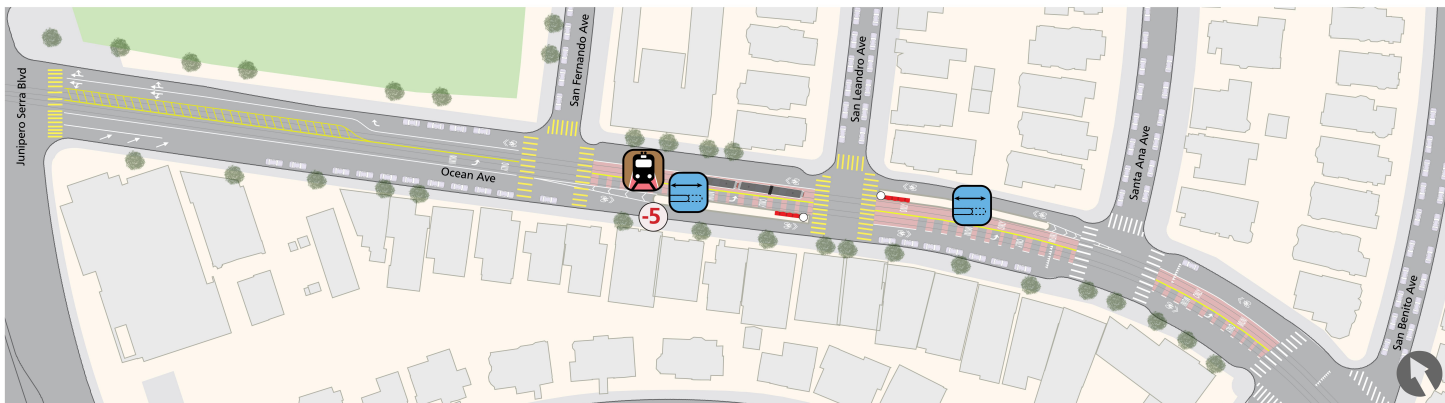


 K train stop (accessible)

Boarding island upgrades
at San Leandro Ave

Parking changes
at San Leandro Ave

 K train stop

Transit lanes
along Ocean Ave

West to
Junipero Serra Blvd

East to Balboa Park

-  K train stop (accessible)
-  **Boarding island upgrades**
at Victoria St
-  **Transit lanes**
along Ocean Ave
-  K train stop
-  **Pedestrian bulb**
at Manor Dr
-  **Parking changes**
at Victoria St and
Fairfield Way

West to Junipero Serra Blvd

East to Balboa Park

 K train stop (accessible)

 K train stop

Boarding island upgrades
at Miramar Ave

Parking changes
at Dorado Terr and
Miramar Ave

Transit lanes
along Ocean Ave

West to
Junipero Serra Blvd

East to Balboa Park

 K train stop (accessible)

 K train stop

Transit lanes
along Ocean Ave

Signal
improvements
at Brighton Ave

West to
Junipero Serra Blvd

East to Balboa Park