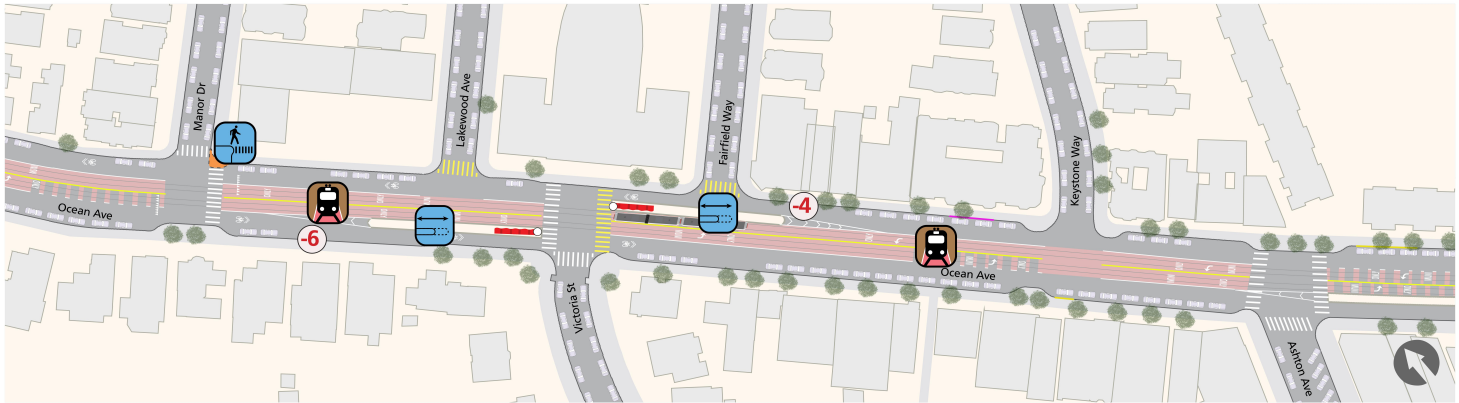


 K train stop (accessible)

Boarding island upgrades
at San Leandro Ave

Parking changes
at San Leandro Ave

 K train stop

Transit lanes
along Ocean Ave

West to
Junipero Serra Blvd

East to Balboa Park

-  K train stop (accessible)
-  **Boarding island upgrades**
at Victoria St
-  **Transit lanes**
along Ocean Ave
-  K train stop
-  **Pedestrian bulb**
at Manor Dr
-  **Parking changes**
at Victoria St and
Fairfield Way

West to Junipero Serra Blvd

East to Balboa Park

 K train stop (accessible)

 K train stop

Boarding island upgrades
at Miramar Ave

Parking changes
at Dorado Terr and
Miramar Ave

Transit lanes
along Ocean Ave

West to
Junipero Serra Blvd

East to Balboa Park

 K train stop (accessible)

 K train stop

Transit lanes
along Ocean Ave

Signal
improvements
at Brighton Ave

West to
Junipero Serra Blvd

East to Balboa Park