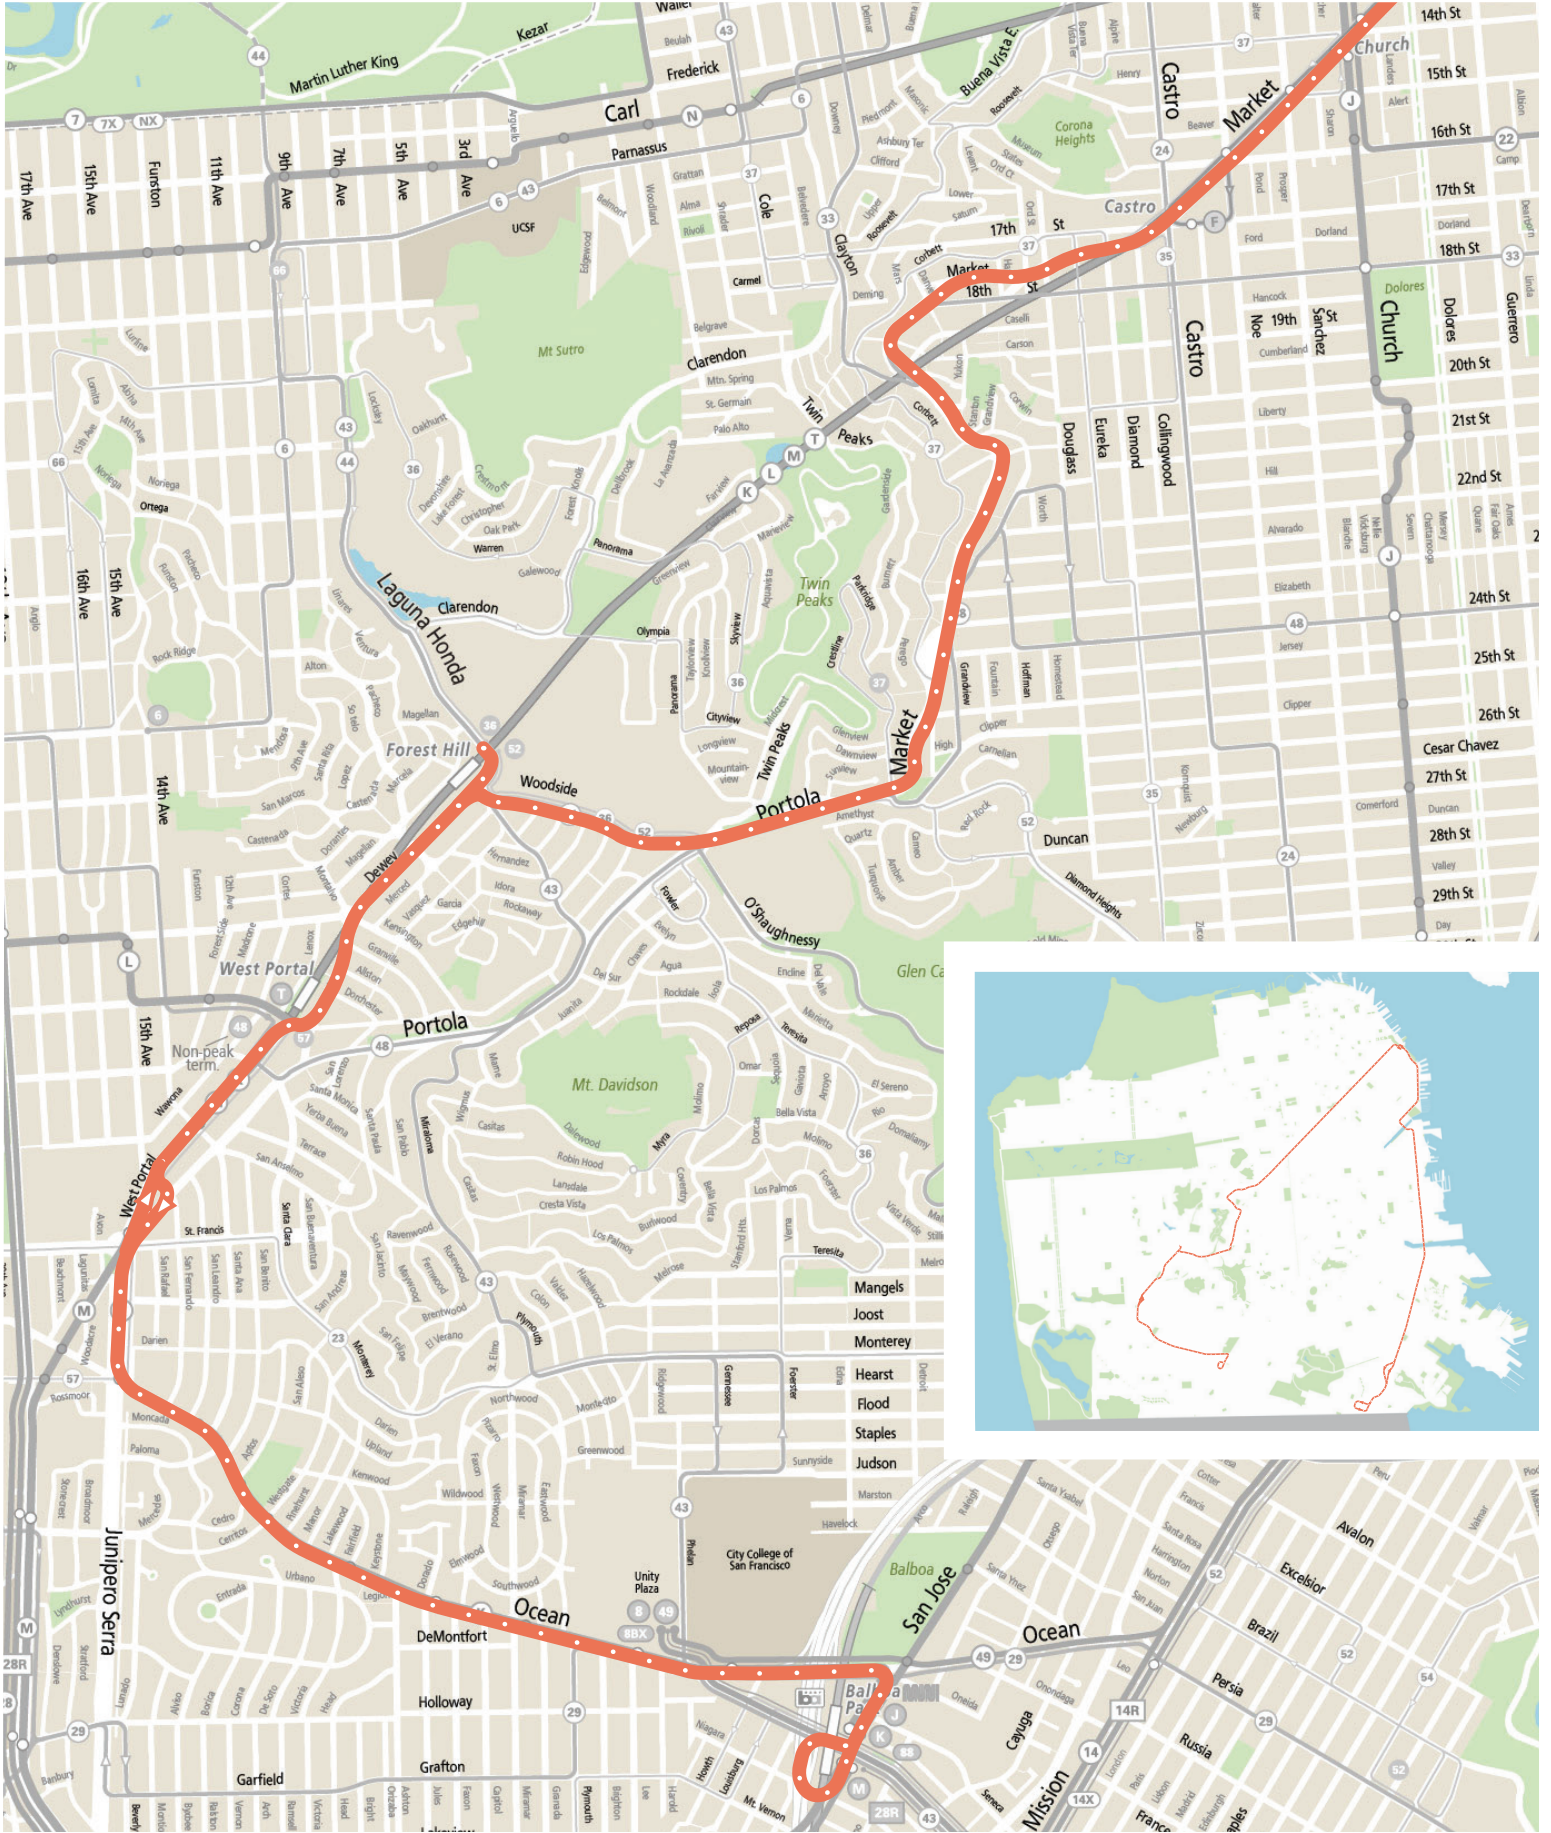

KT Bus - Weekend Early Morning

effective 2/22/2020

Balboa Park Terminal to Market

KT Bus - Weekend Early Morning

effective 2/20/2020

Downtown to 3rd St Terminal