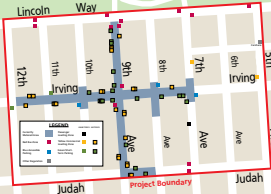

Current

Proposed

Proposed changes to Lincoln Way:

- Establish 2 hour time limit on north side of Lincoln Way from 7th to 11th Ave from 9 am to 6 pm daily
- Extend current 4-6 tow-away zone on weekdays to 3-7