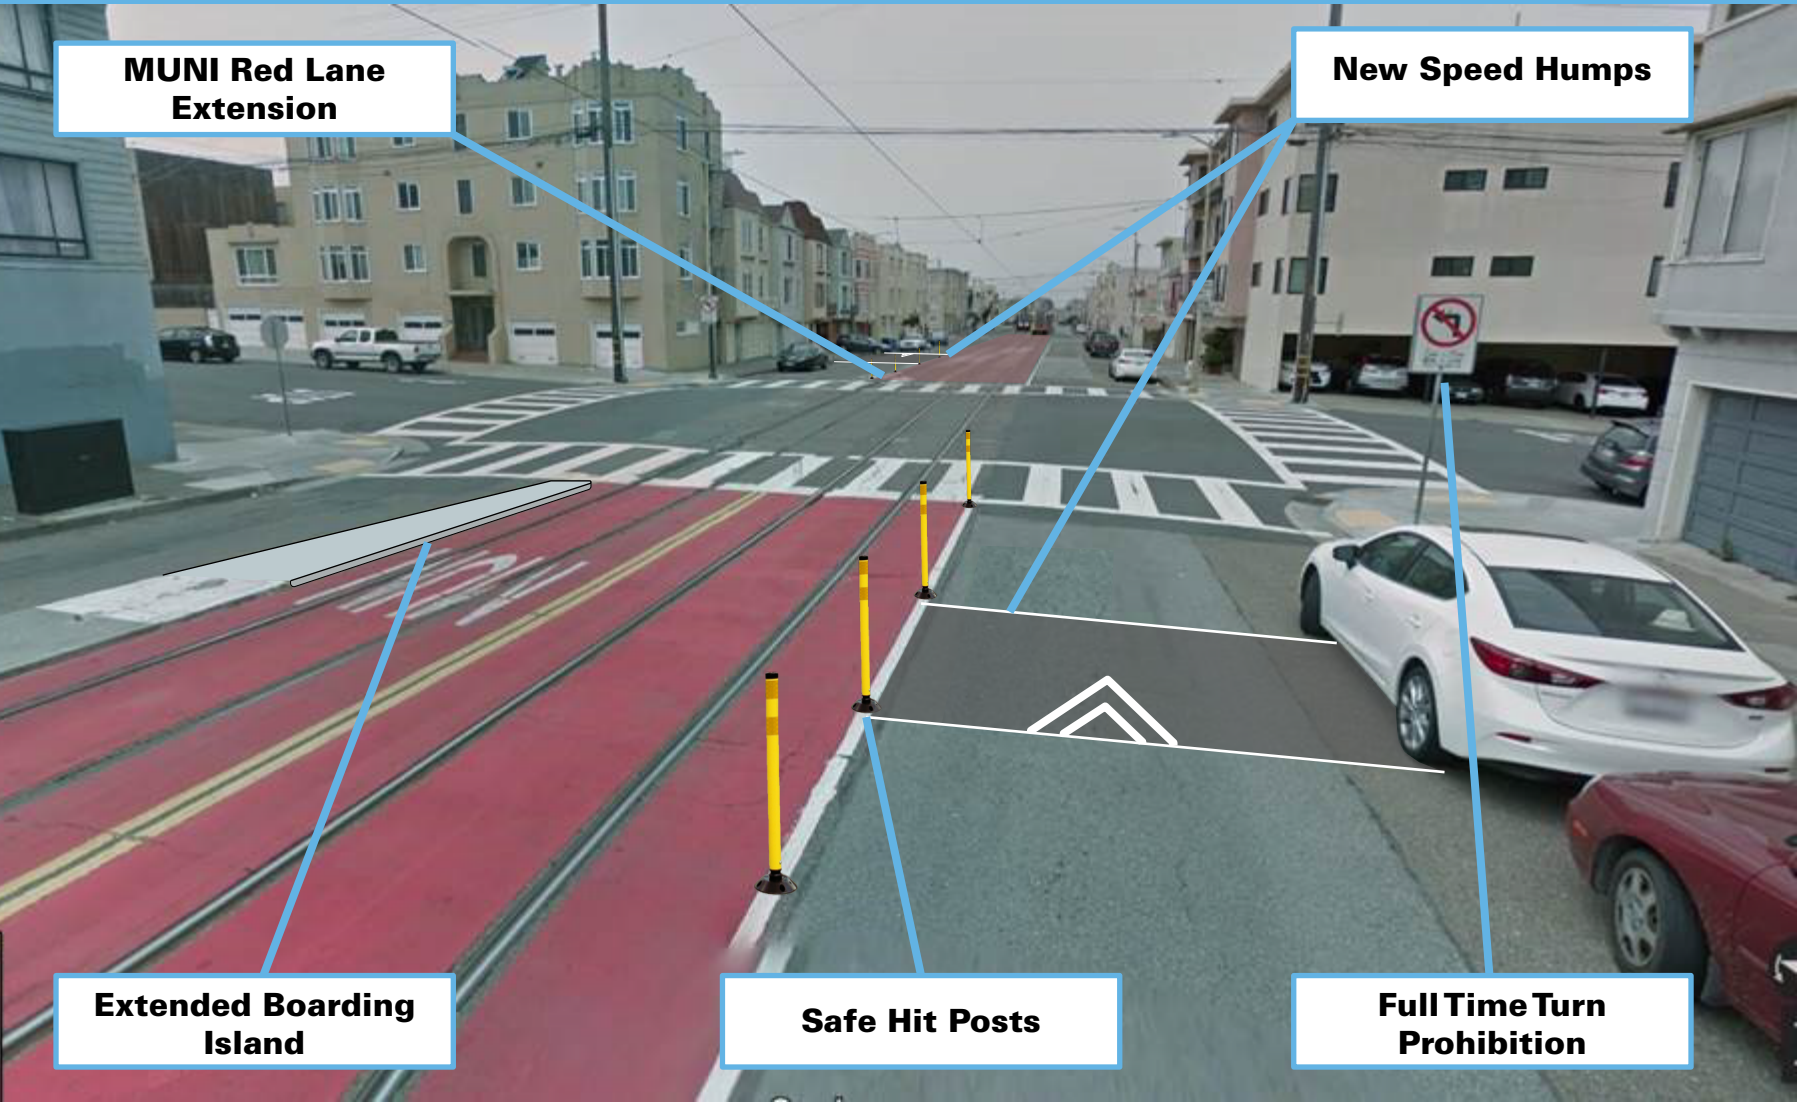

**Intersection of 20th & Judah**

**MUNI Red Lane Extension**

**New Speed Humps**

**Extended Boarding Island**

**Safe Hit Posts**

**Full Time Turn Prohibition**