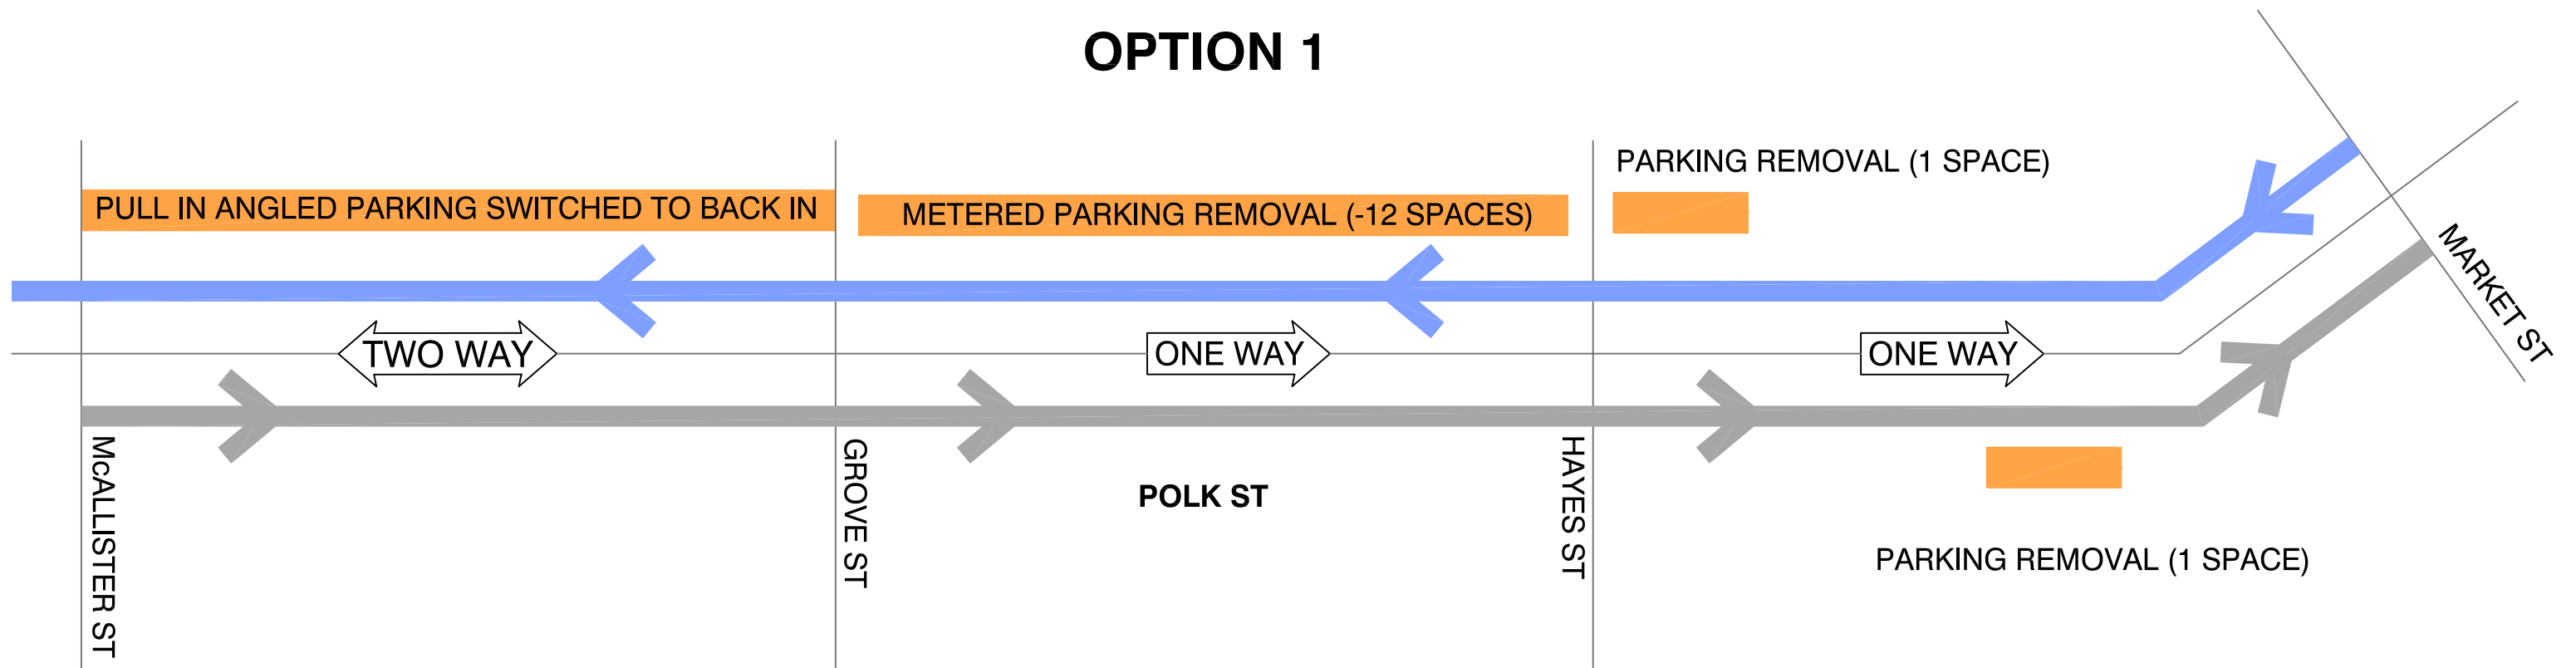

PROJECT 3-4: POLK ST CONTRAFLOW BIKE LANE, MARKET TO McALLISTER

OPTION 1

LEGEND:

- ▬ ADD BICYCLE LANE
- ▬▬▬ ADD SHARROWS
- ▬ EXISTING BICYCLE LANE
- ▬ LANE ADDITION
- ▬ PARKING CHANGE

NOT TO SCALE