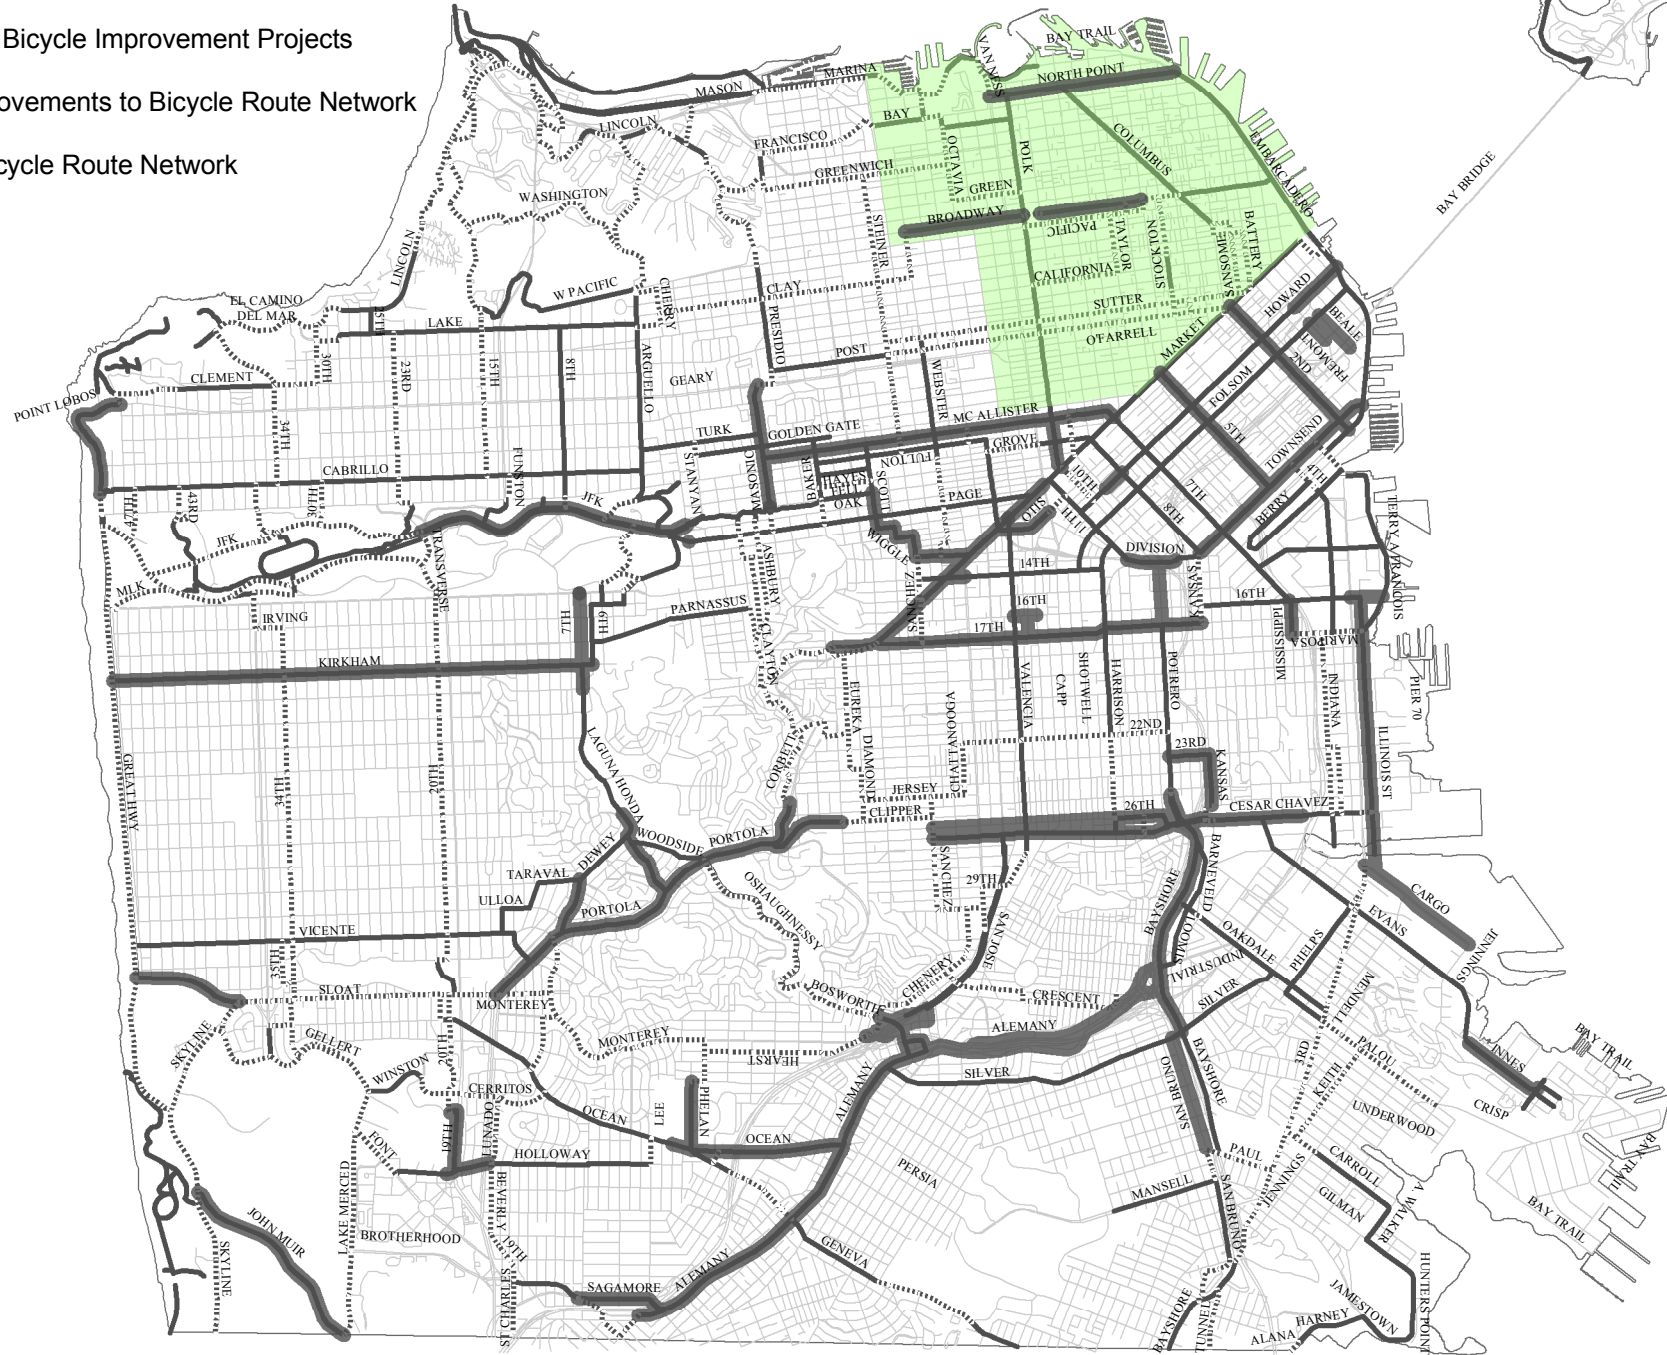

Bicycle Plan EIR Projects Group 1

-  Group 1 Project Area
-  Near-Term Bicycle Improvement Projects
-  Minor Improvements to Bicycle Route Network
-  Existing Bicycle Route Network

Data Source: SFMTA