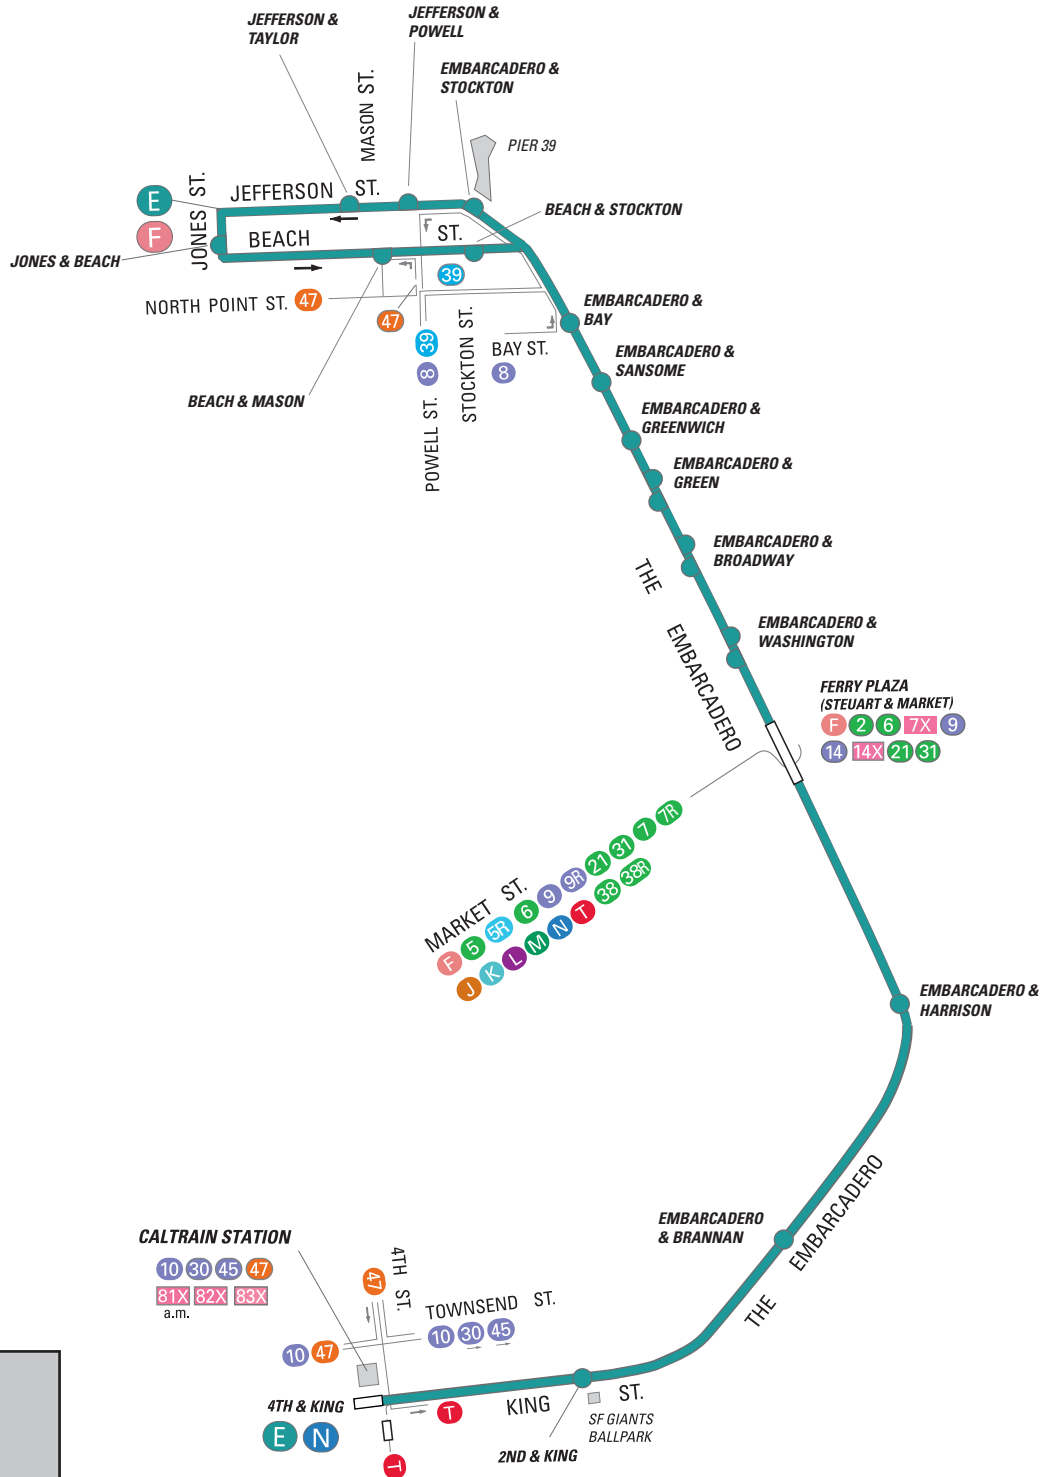

SFMTA
Municipal
Transportation
Agency

E EMBARCADERO

MAP NOT TO SCALE

effective 4/23/2016

- E Terminal
- Local service
- Connecting Muni service
- Express service
- Station
- Transfer Station

NORTH

SERVICE AREA