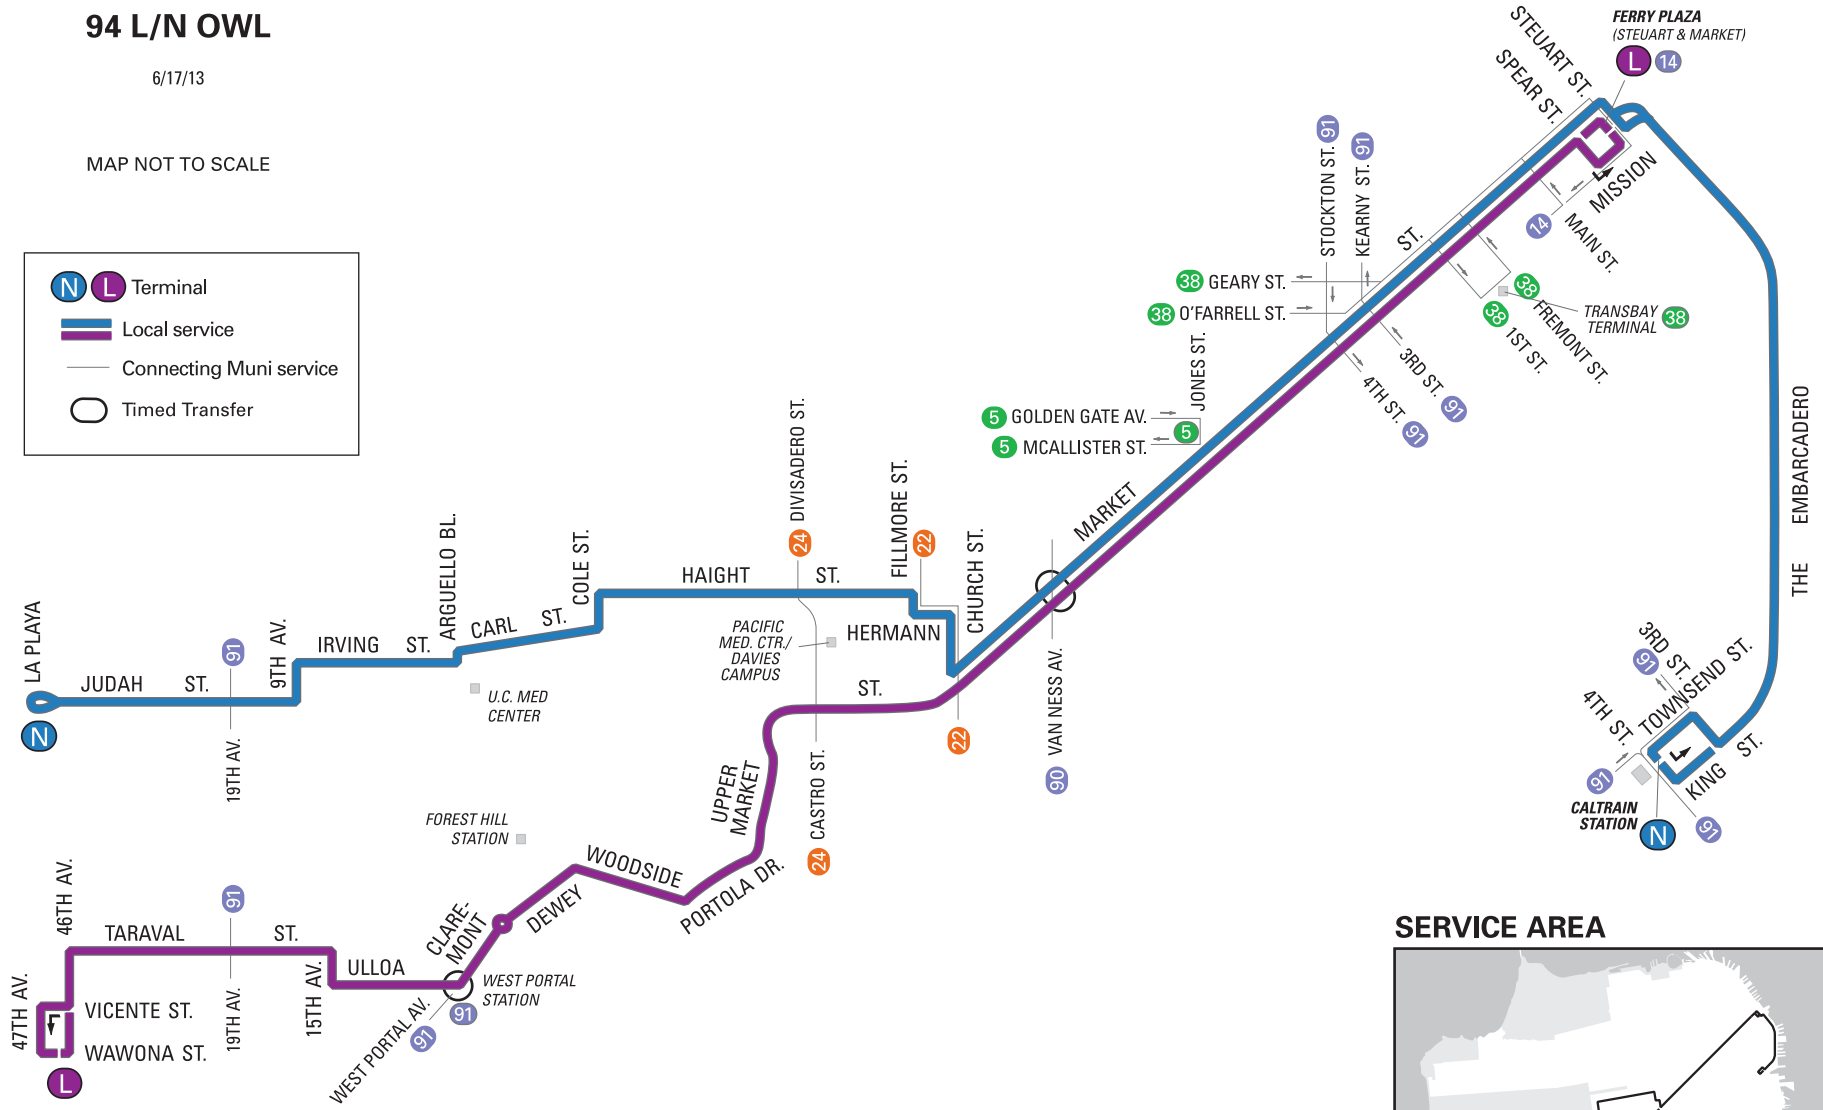

94 L/N OWL

6/17/13

MAP NOT TO SCALE

-  Terminal
-  Local service
-  Connecting Muni service
-  Timed Transfer

SERVICE AREA