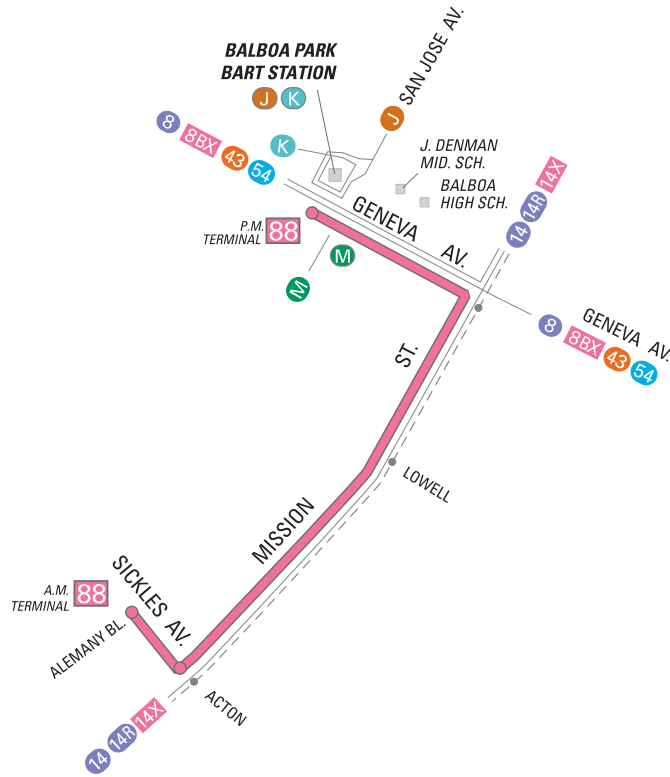

SFMTA
Municipal
Transportation
Agency

88 BART SHUTTLE

effective 9/26/2015

MAP NOT TO SCALE

SERVICE AREA

	Terminal
	Local service
	Connecting Muni service
	Express service/stop
	Station
	Weekday approximately 7 - 9 a.m. and 4 - 6 p.m.