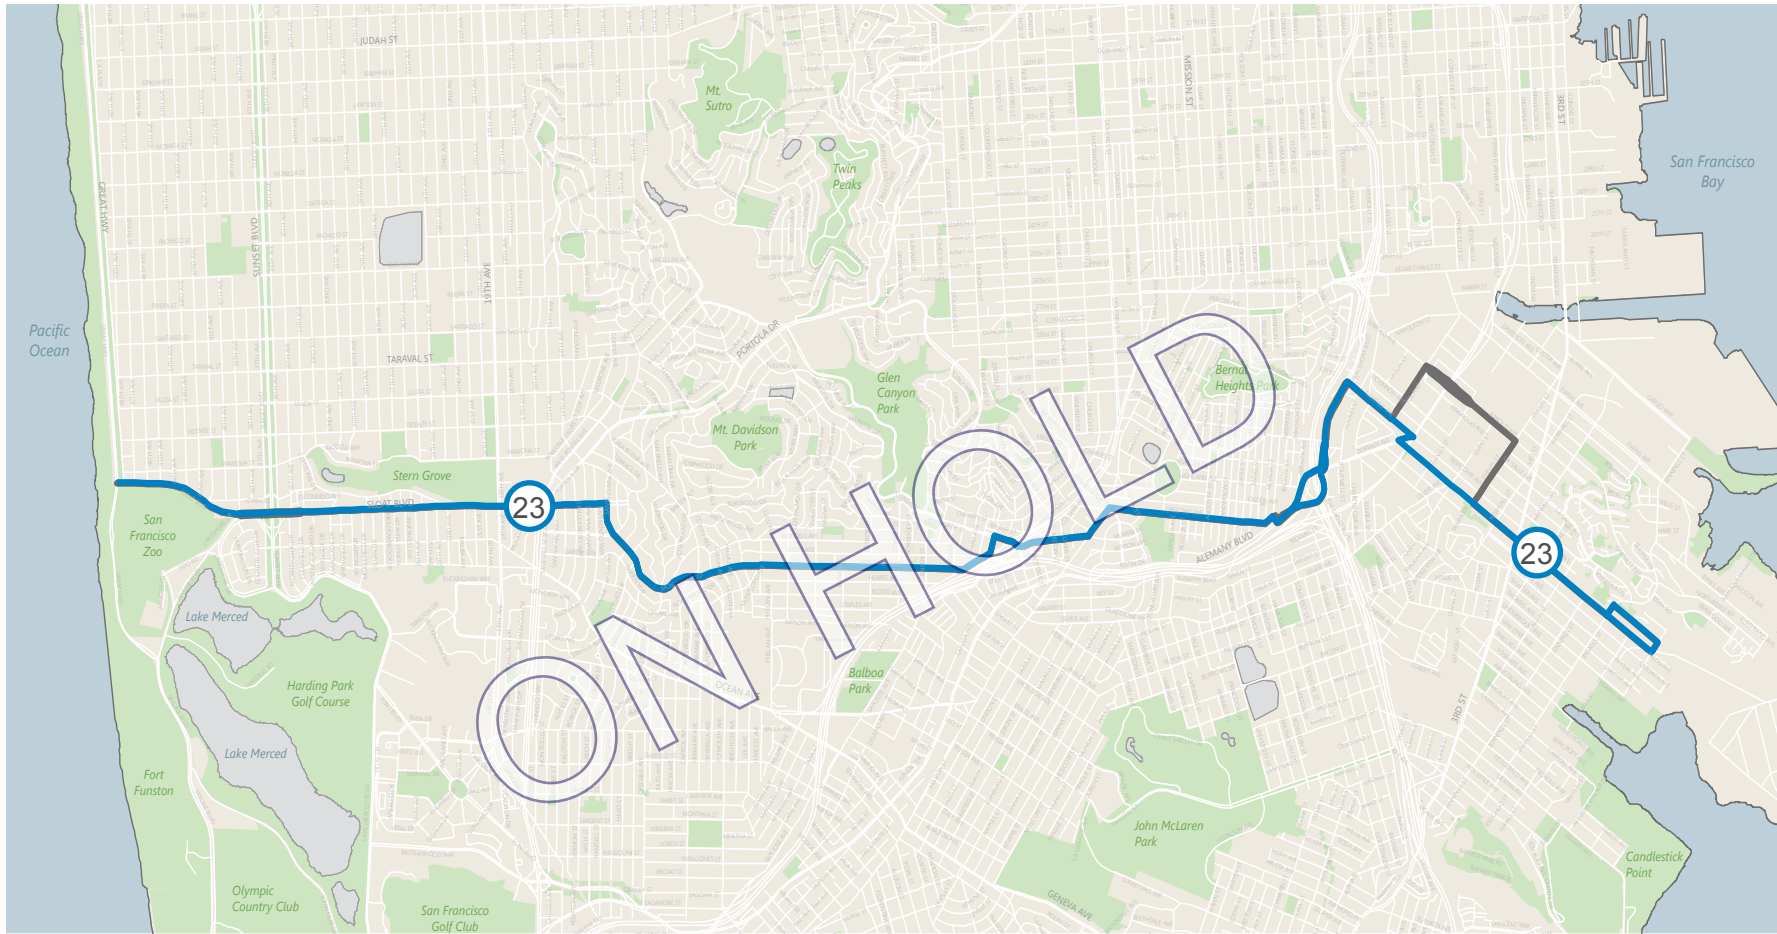

23 Monterey - ON HOLD

Grid

-  Recommended Route
-  Segment Proposed for Elimination

Feature Summary