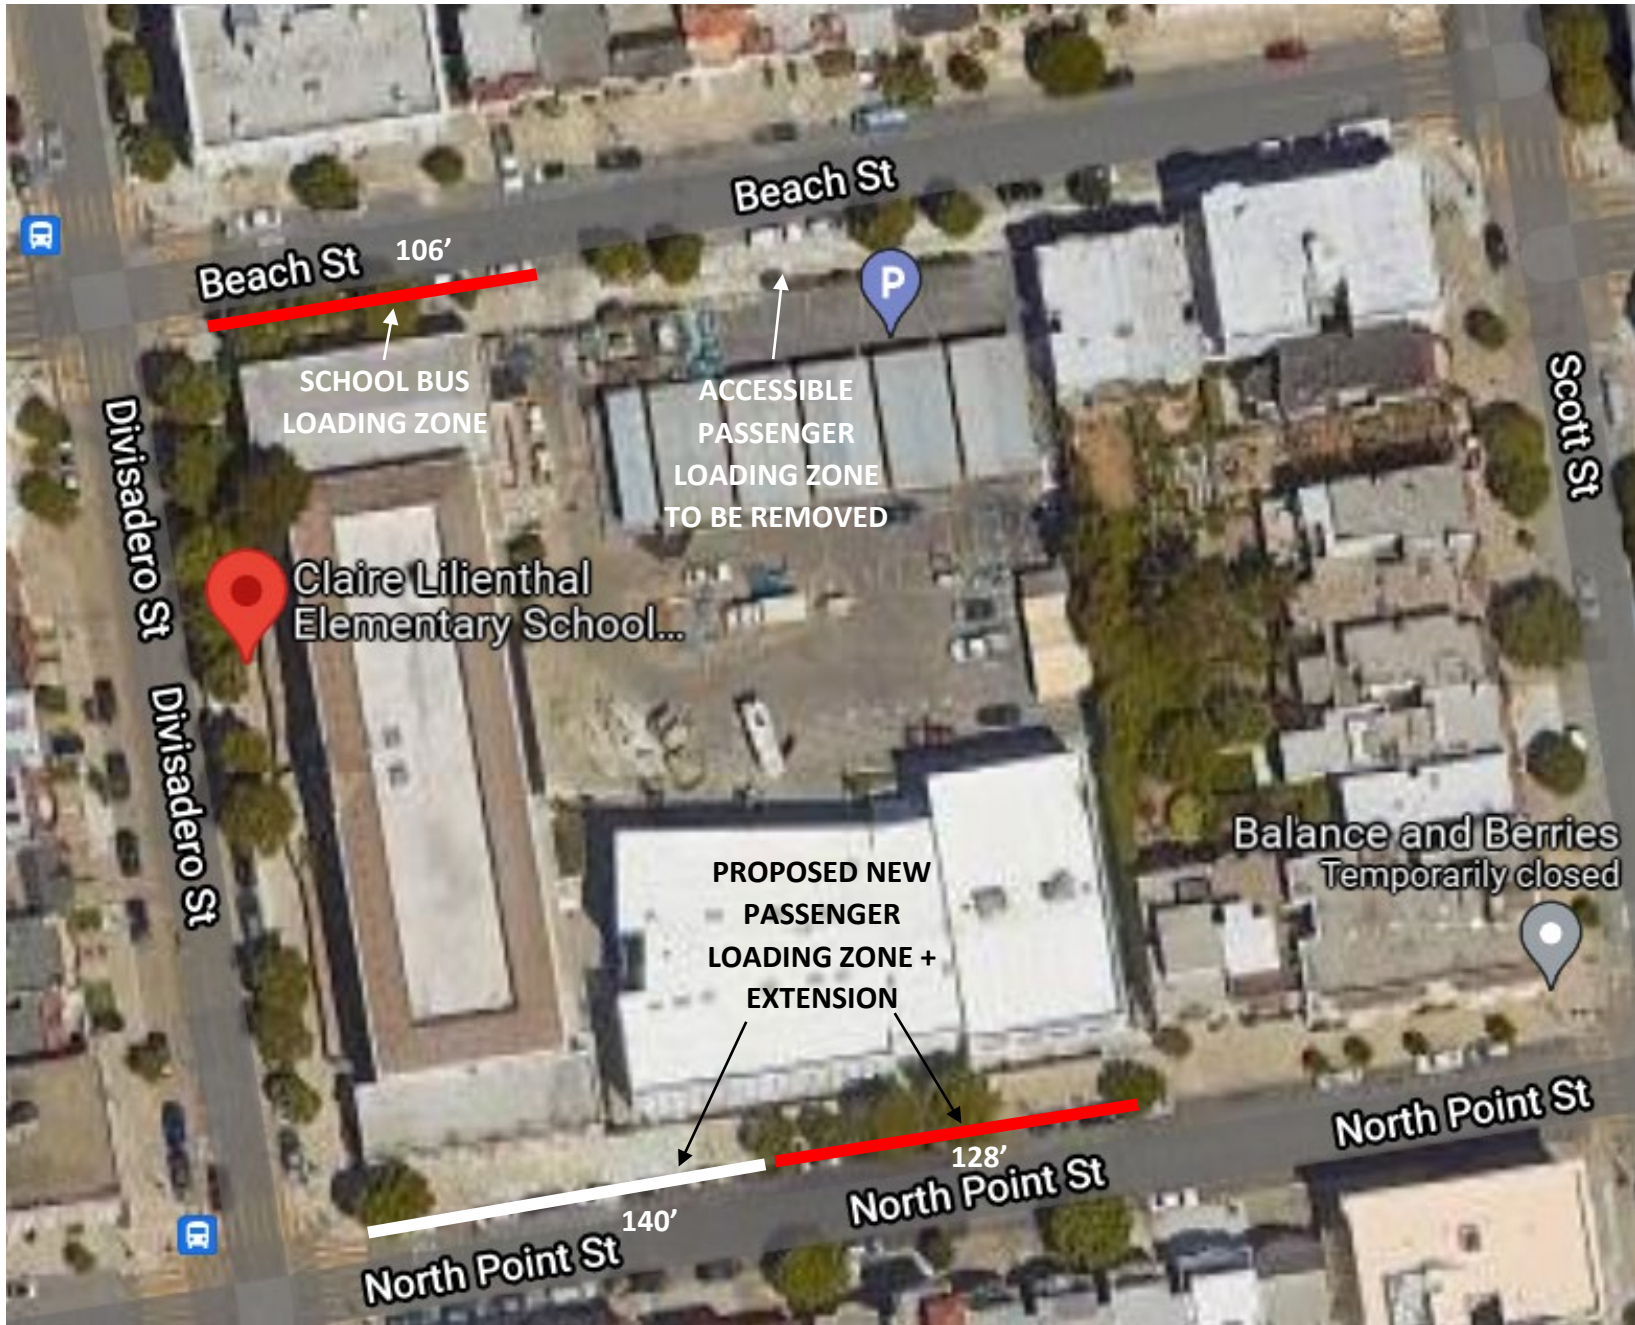

CLAIRE LILIENTHAL ELEMENTARY SCHOOL (SCOTT CAMPUS) – LOADING ZONE PROPOSAL