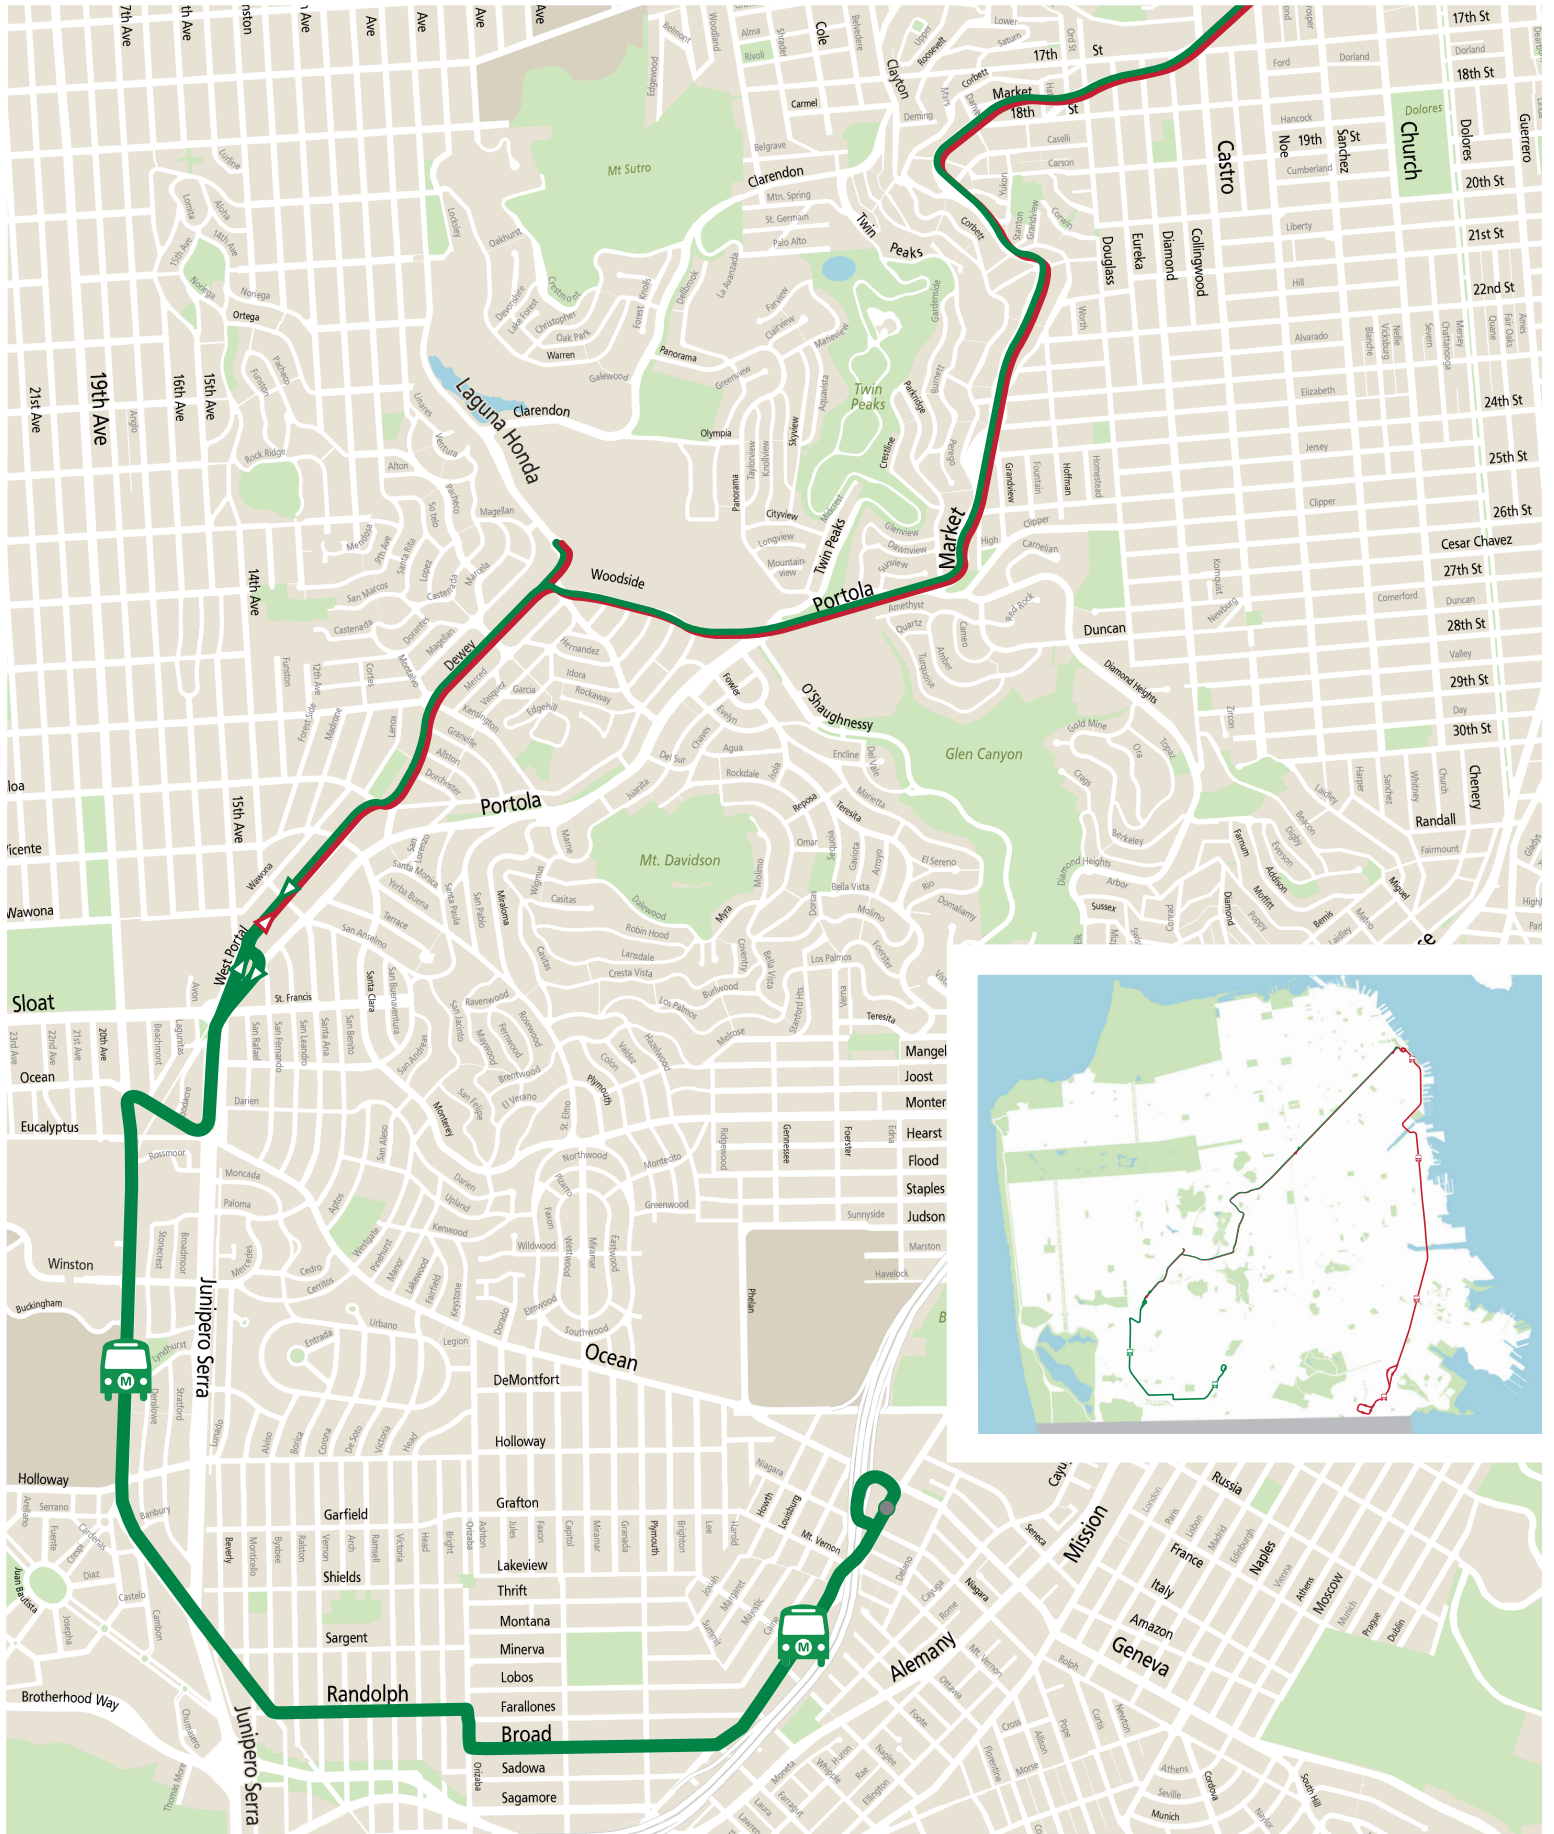

TM Bus COVID-19 Core Service

effective 8/24/20

Balboa Park Terminal to Market

KT Bus - Weekend Early Morning

effective 2/20/2020

Downtown to 3rd St Terminal