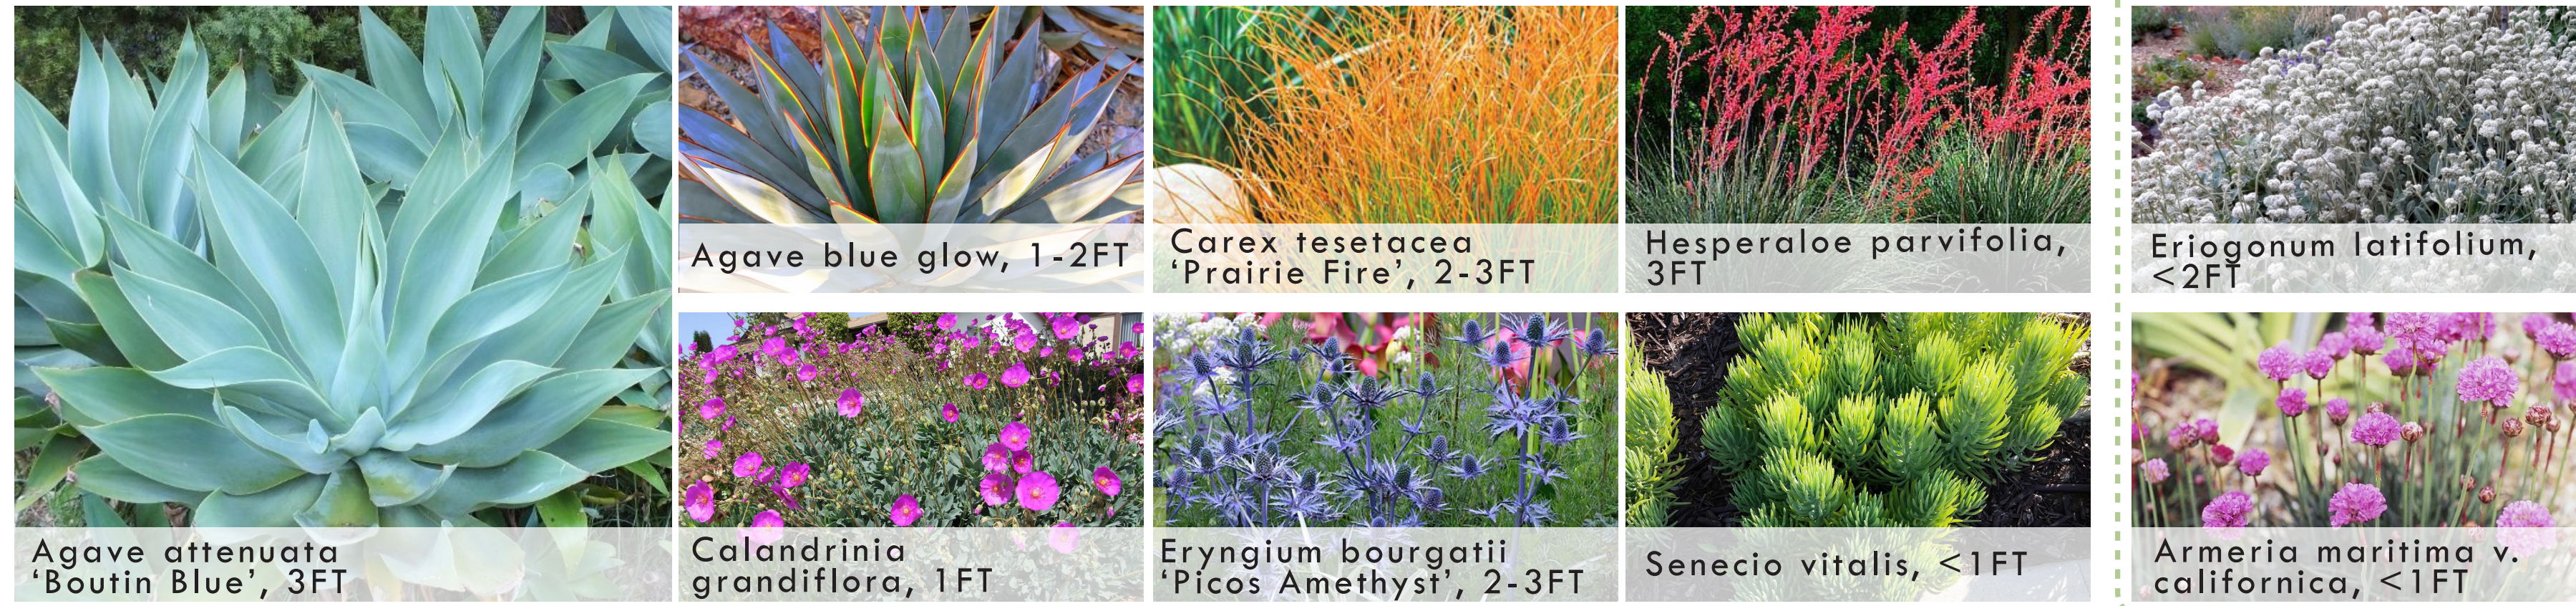

*Shown as examples only - exact design TBD

OPTION 1 - NEIGHBORHOOD HISTORY

Shumate's Pharmacy at 19th & Taraval (1936)

17th & Taraval (1951)

Taraval Street (1944)

OPTION 2 - NATIVE ECOLOGY & CULTURAL

Xerces Blue Butterfly

Lupine

Snowy Plover

PLANT PALETTE

Sunset/Project Area Planting Criteria

- ✓ Fog tolerant
- ✓ Wind tolerant
- ✓ Low-water use
- ✓ Low maintenance
- ✓ Maintain sight lines
- ✓ Drought tolerant
- ✓ Sandy soil tolerant
- ✓ Urban survivability

Proposed Planting Palette

C Low Planting & Accent Boulders at Boarding Islands (under 3' tall)

View from boarding island planter

A
Olive Tree
Olea europaea
'Majestic Beauty'

A
Cabbage Palm
Cordyline australis