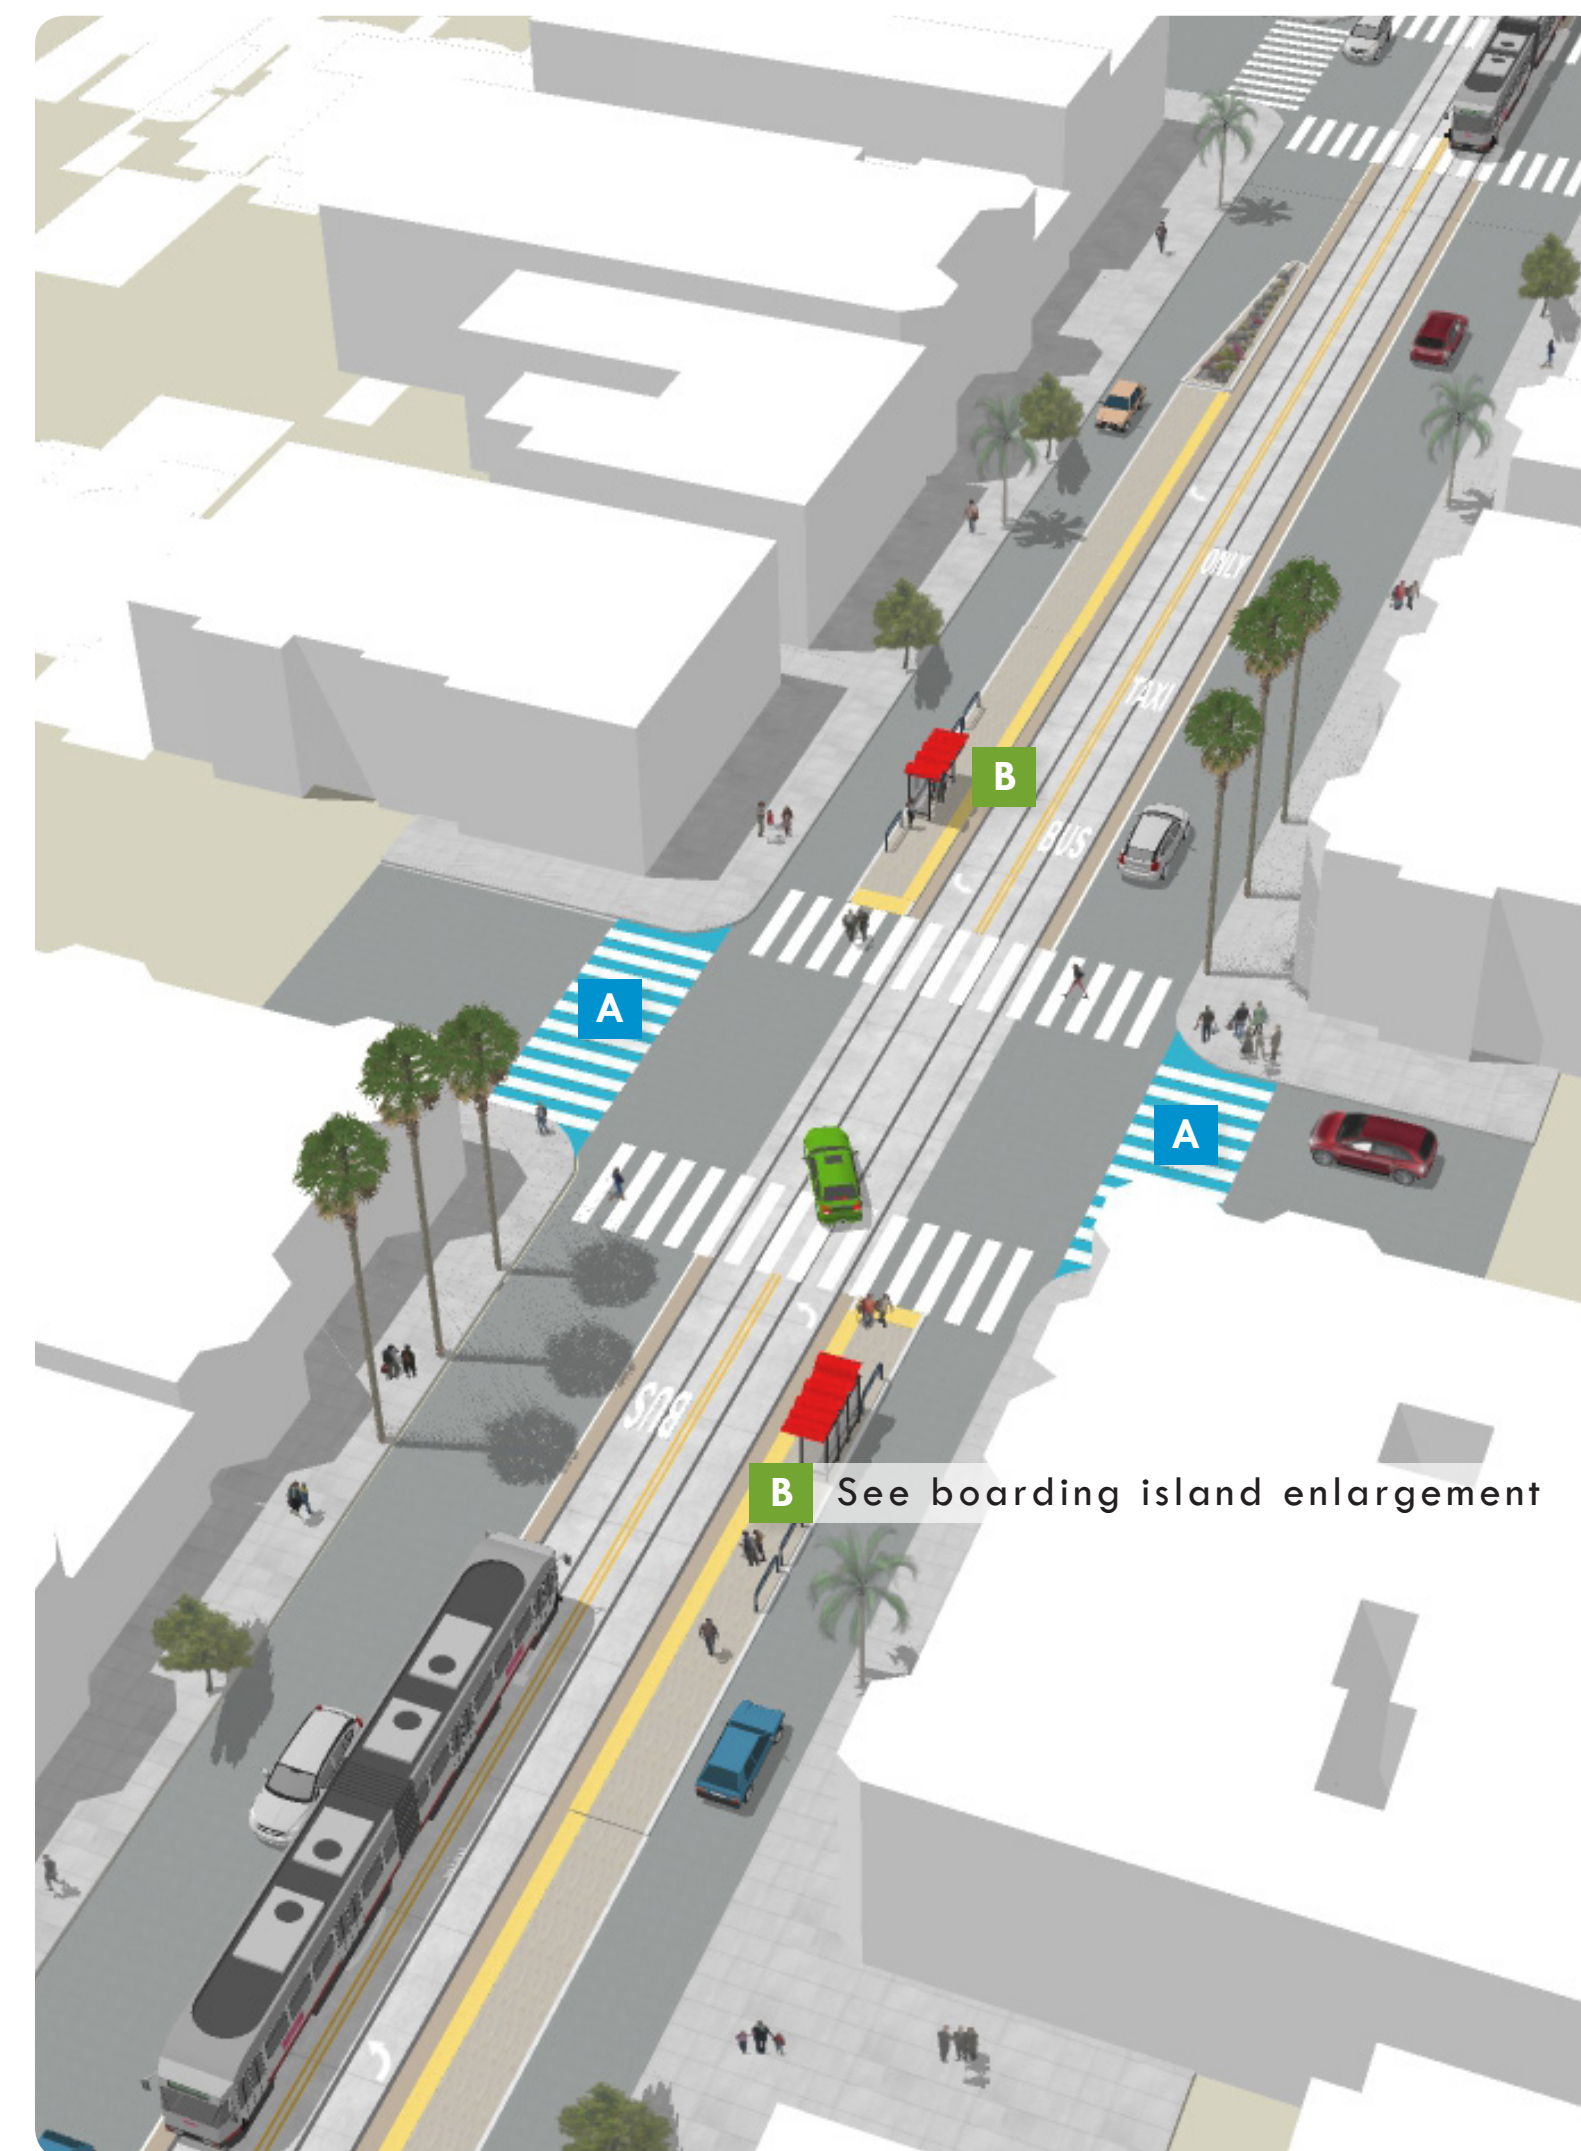

MATERIALS PALETTE

HARDSCAPE PALETTE

OPTION 1 - WARM SAND

Leaning Rails at Key Stops

Bike Racks

Extend Special Crosswalk Treatment

Exact design of special paving in crosswalk needs review and approval from SFMTA

Boarding Island Identification

Streetscape Elements Summary

- Special crosswalk treatment at MUNI stop intersections
- Unit pavers at boarding islands
- Color concrete at outer bands of trackway
- Themed mosaic tiles at key stops
- Neighborhood specific vinyl graphics at bus shelters
- Leaning rails at key stops
- New bike racks & trash receptacles
- Infill tree planting & low planting with boulders at boarding islands thumbnails

NEIGHBORHOOD IDENTIFIERS | Streetscape Amenities

Existing Mosaic Gateway at Taraval & Great Highway

Mosaic Tiles at Existing & New Key Stops

Preserve existing murals at key stops (back side)

Vinyl Graphics at Bus Shelters

Shumate's Pharmacy at 19th & Taraval (1936)

*Shown as example only - exact design TBD

MOSAIC TILE THEME AT KEY STOP OPTIONS

*Shown as examples only - exact design TBD

OPTION 2 - CROSS STREET IDENTITY

BUS SHELTER GRAPHIC THEME OPTIONS