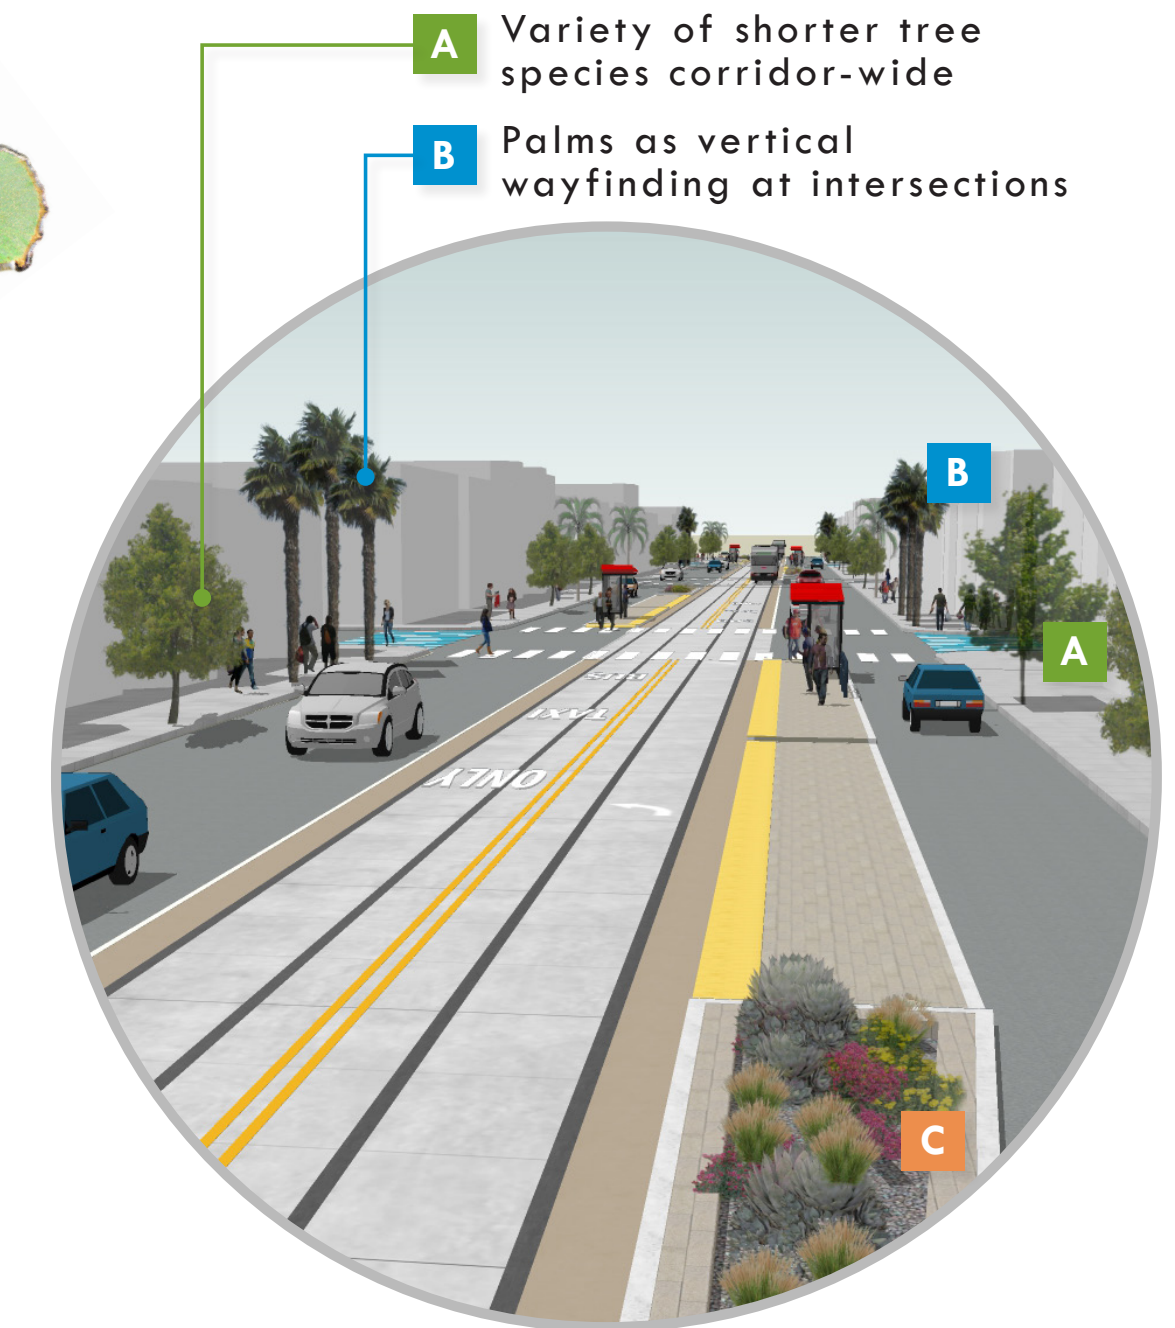

View from boarding island planter