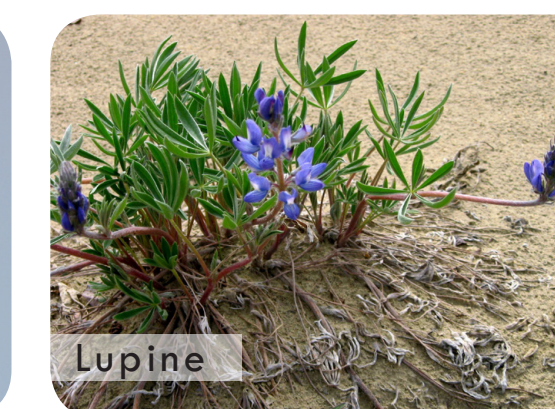

*Shown as examples only - exact design TBD

OPTION 1 - NEIGHBORHOOD HISTORY

Shumate's Pharmacy at 19th & Taraval (1936)

17th & Taraval (1951)

Taraval Street (1944)

OPTION 2 - NATIVE ECOLOGY & CULTURAL

Xerces Blue Butterfly