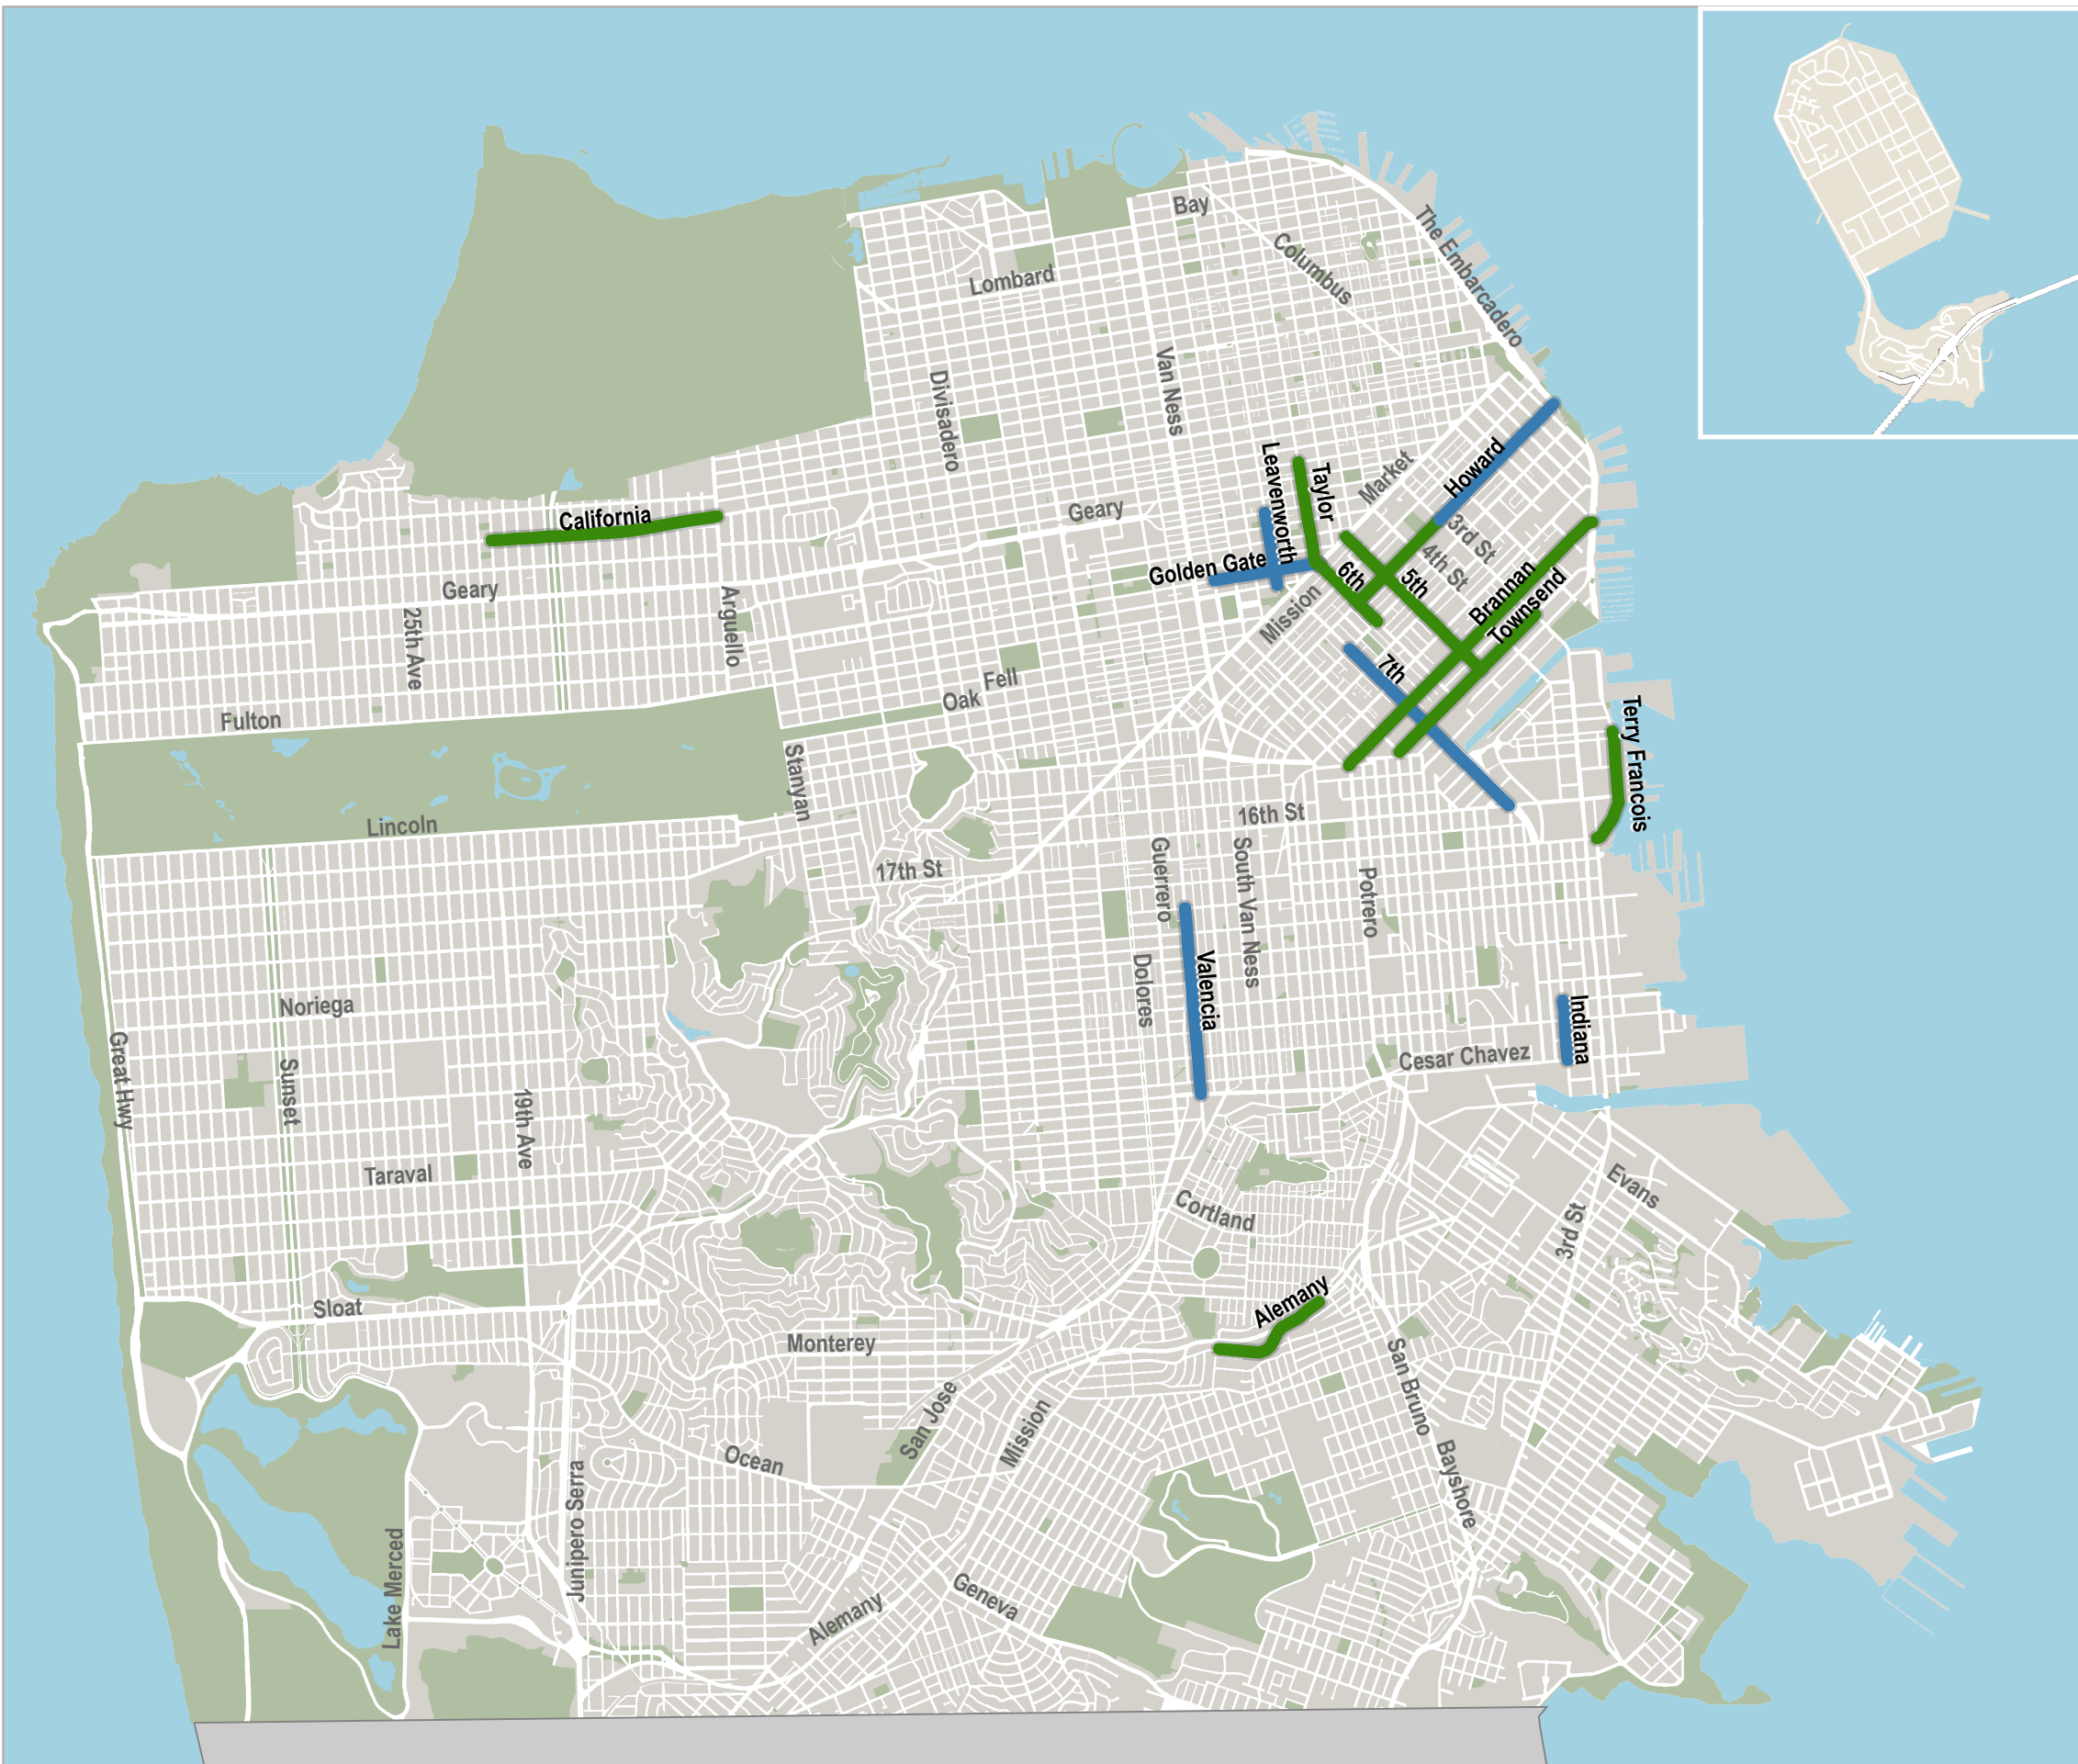

SFMTA Quick Build Projects

2019 - 2020

June 2019

This map presents the 15 quick build projects that the SFMTA is striving to implement by the end of 2019 and 2020.

Map Legend

Quick Build Projects by Implementation Year

2019

2020

0.95 miles

Scale 1:49,688

Date Saved: 6/19/2019

By downloading this map, you are agreeing to the following disclaimer: "The City and County of San Francisco ("City") provides the following data as a public record and no rights of any kind are granted to any person by the City's provision of this data. The City and County of San Francisco ("City") makes no representation regarding and does not guarantee or otherwise warrant the accuracy or completeness of this data. Anyone who uses this data for any purpose whatsoever does so entirely at their own risk. The City shall not be liable or otherwise responsible for any loss, harm, claim or action of any kind from any person arising from the use of this data. By accessing this data, the person accessing it acknowledges that she or he has read and does so under the condition that she or he agrees to the contents and terms of this disclaimer."