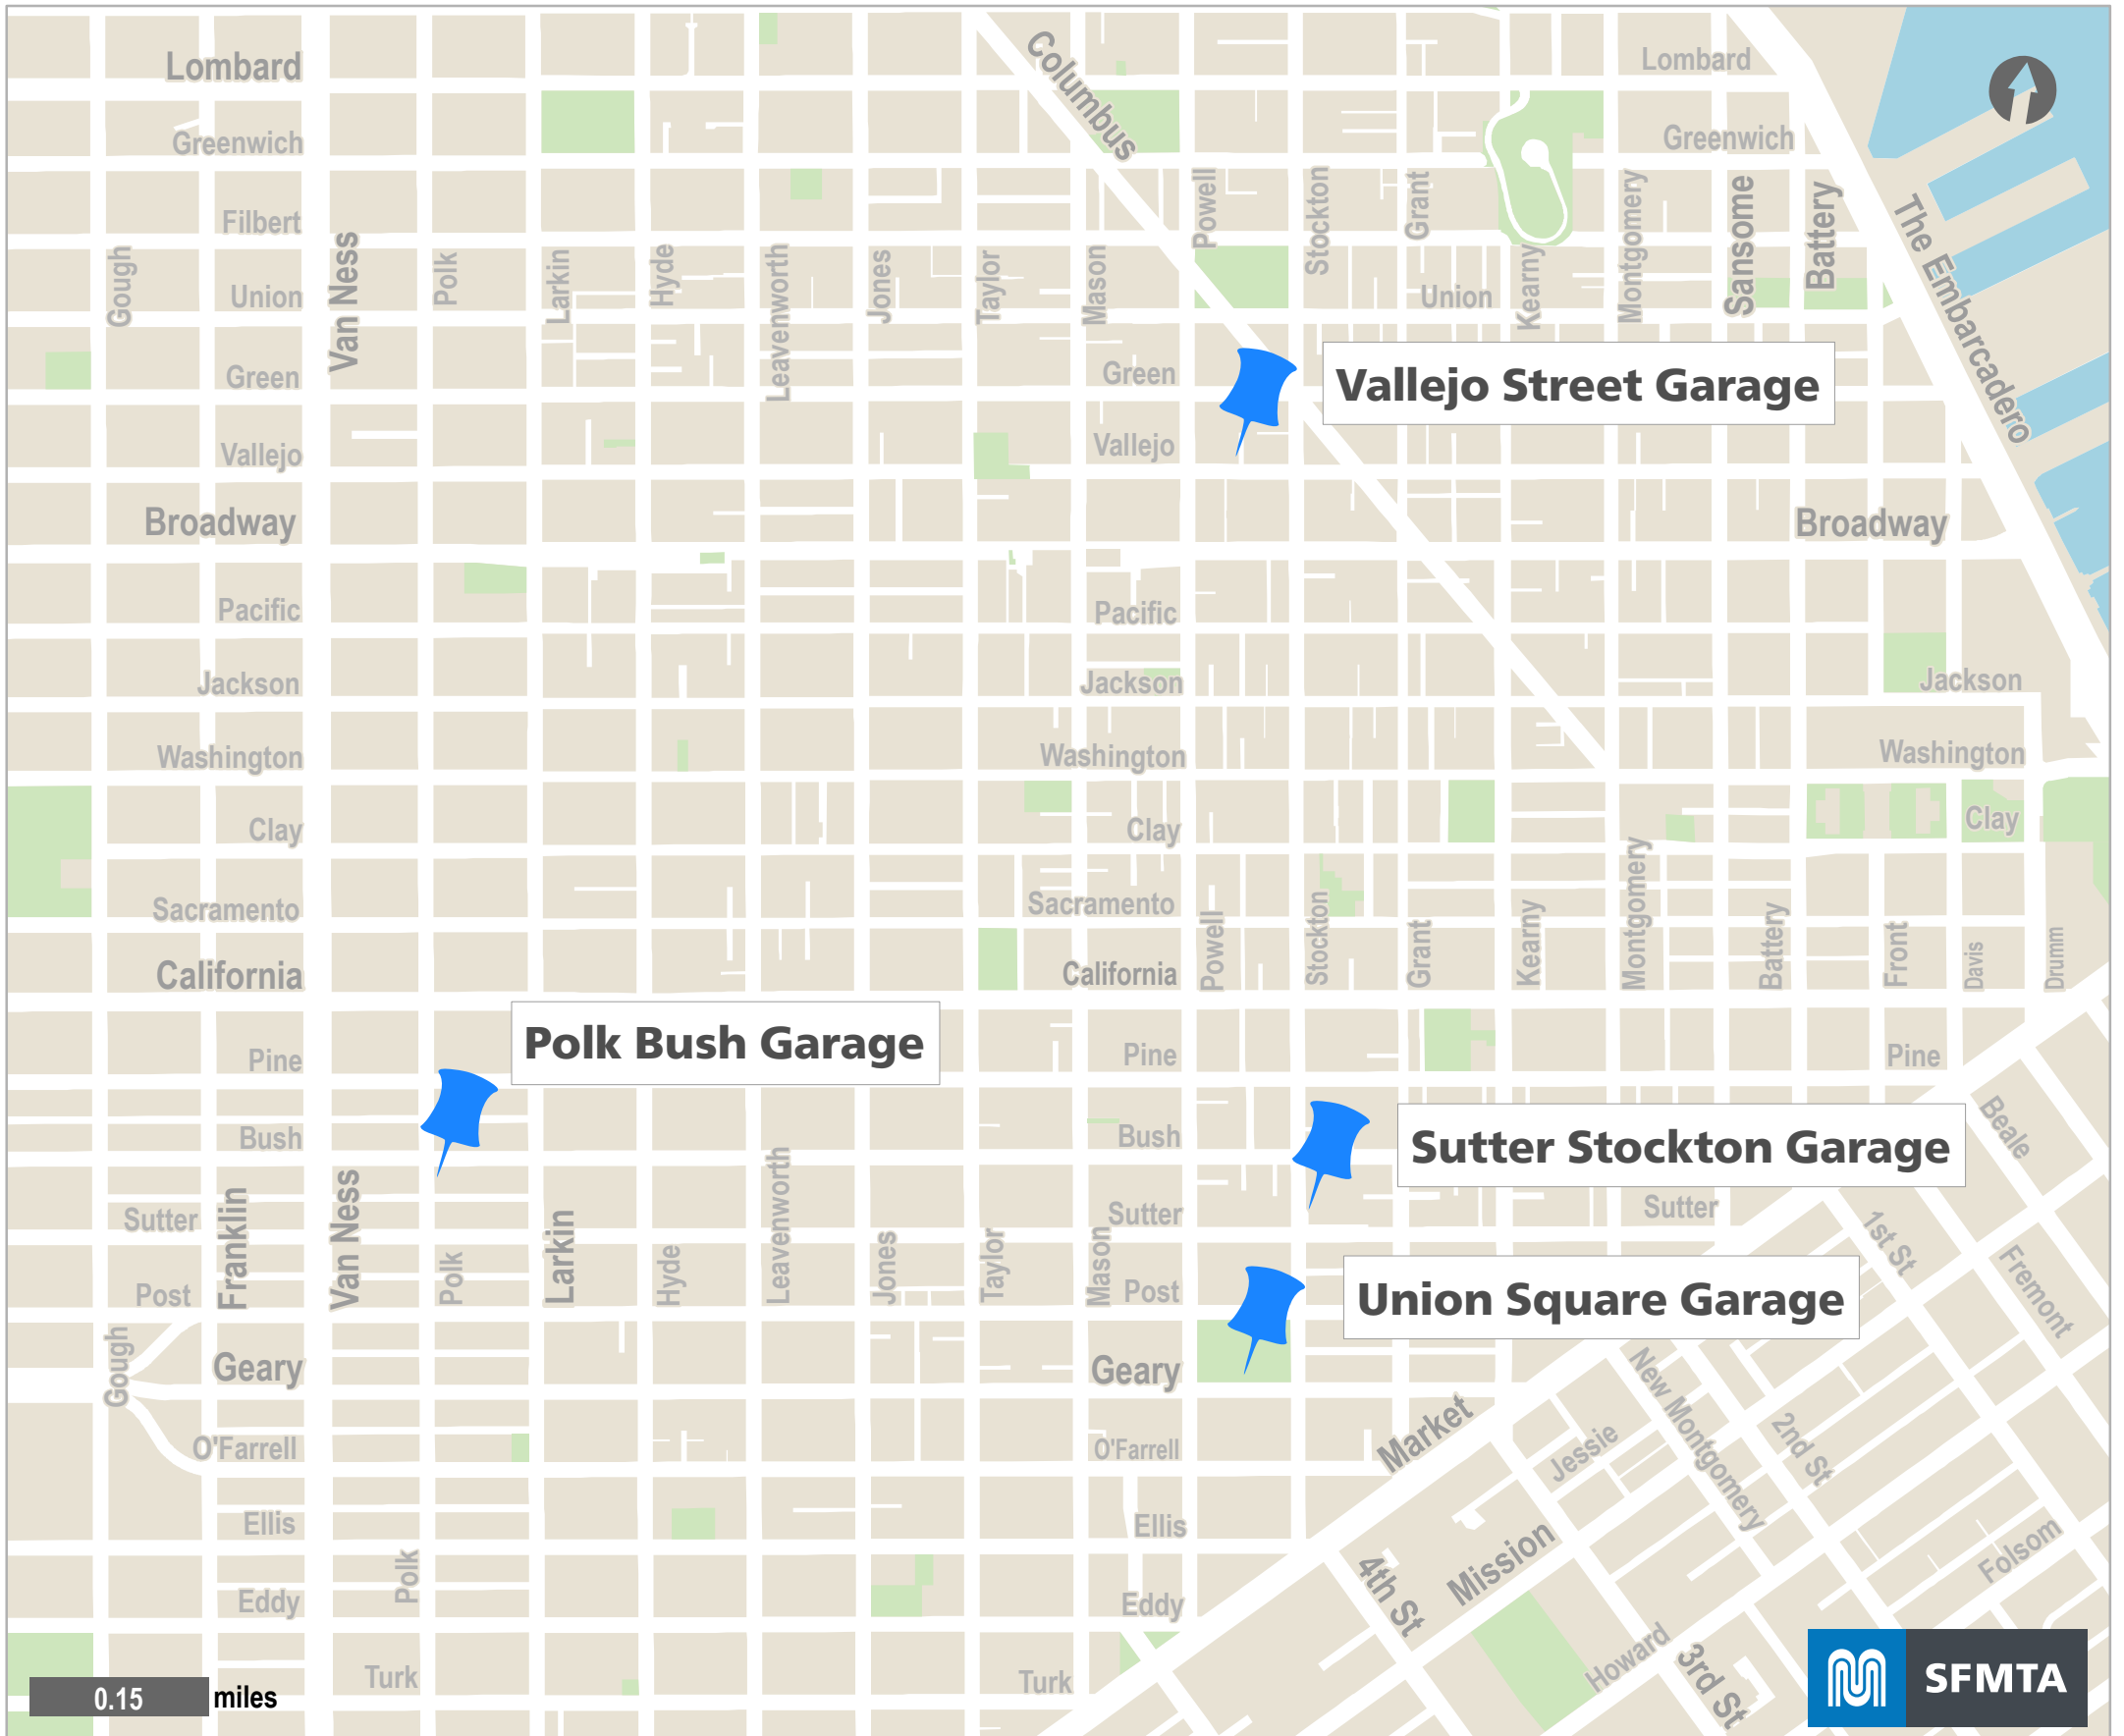

SFMTA Parking Facilities Receiving Elevator Upgrades

By downloading this map, you are agreeing to the following disclaimer: "The City and County of San Francisco ("City") provides the following data as a public record and no rights of any kind are granted to any person by the City's provision of this data. The City and County of San Francisco ("City") makes no representation regarding and does not guarantee or otherwise warrant the accuracy or completeness of this data. Anyone who uses this data for any purpose whatsoever does so entirely at their own risk. The City shall not be liable or otherwise responsible for any loss, harm, claim or action of any kind from any person arising from the use of this data. By accessing this data, the person accessing it acknowledges that she or he has read and does so under the condition that she or he agrees to the contents and terms of this disclaimer."