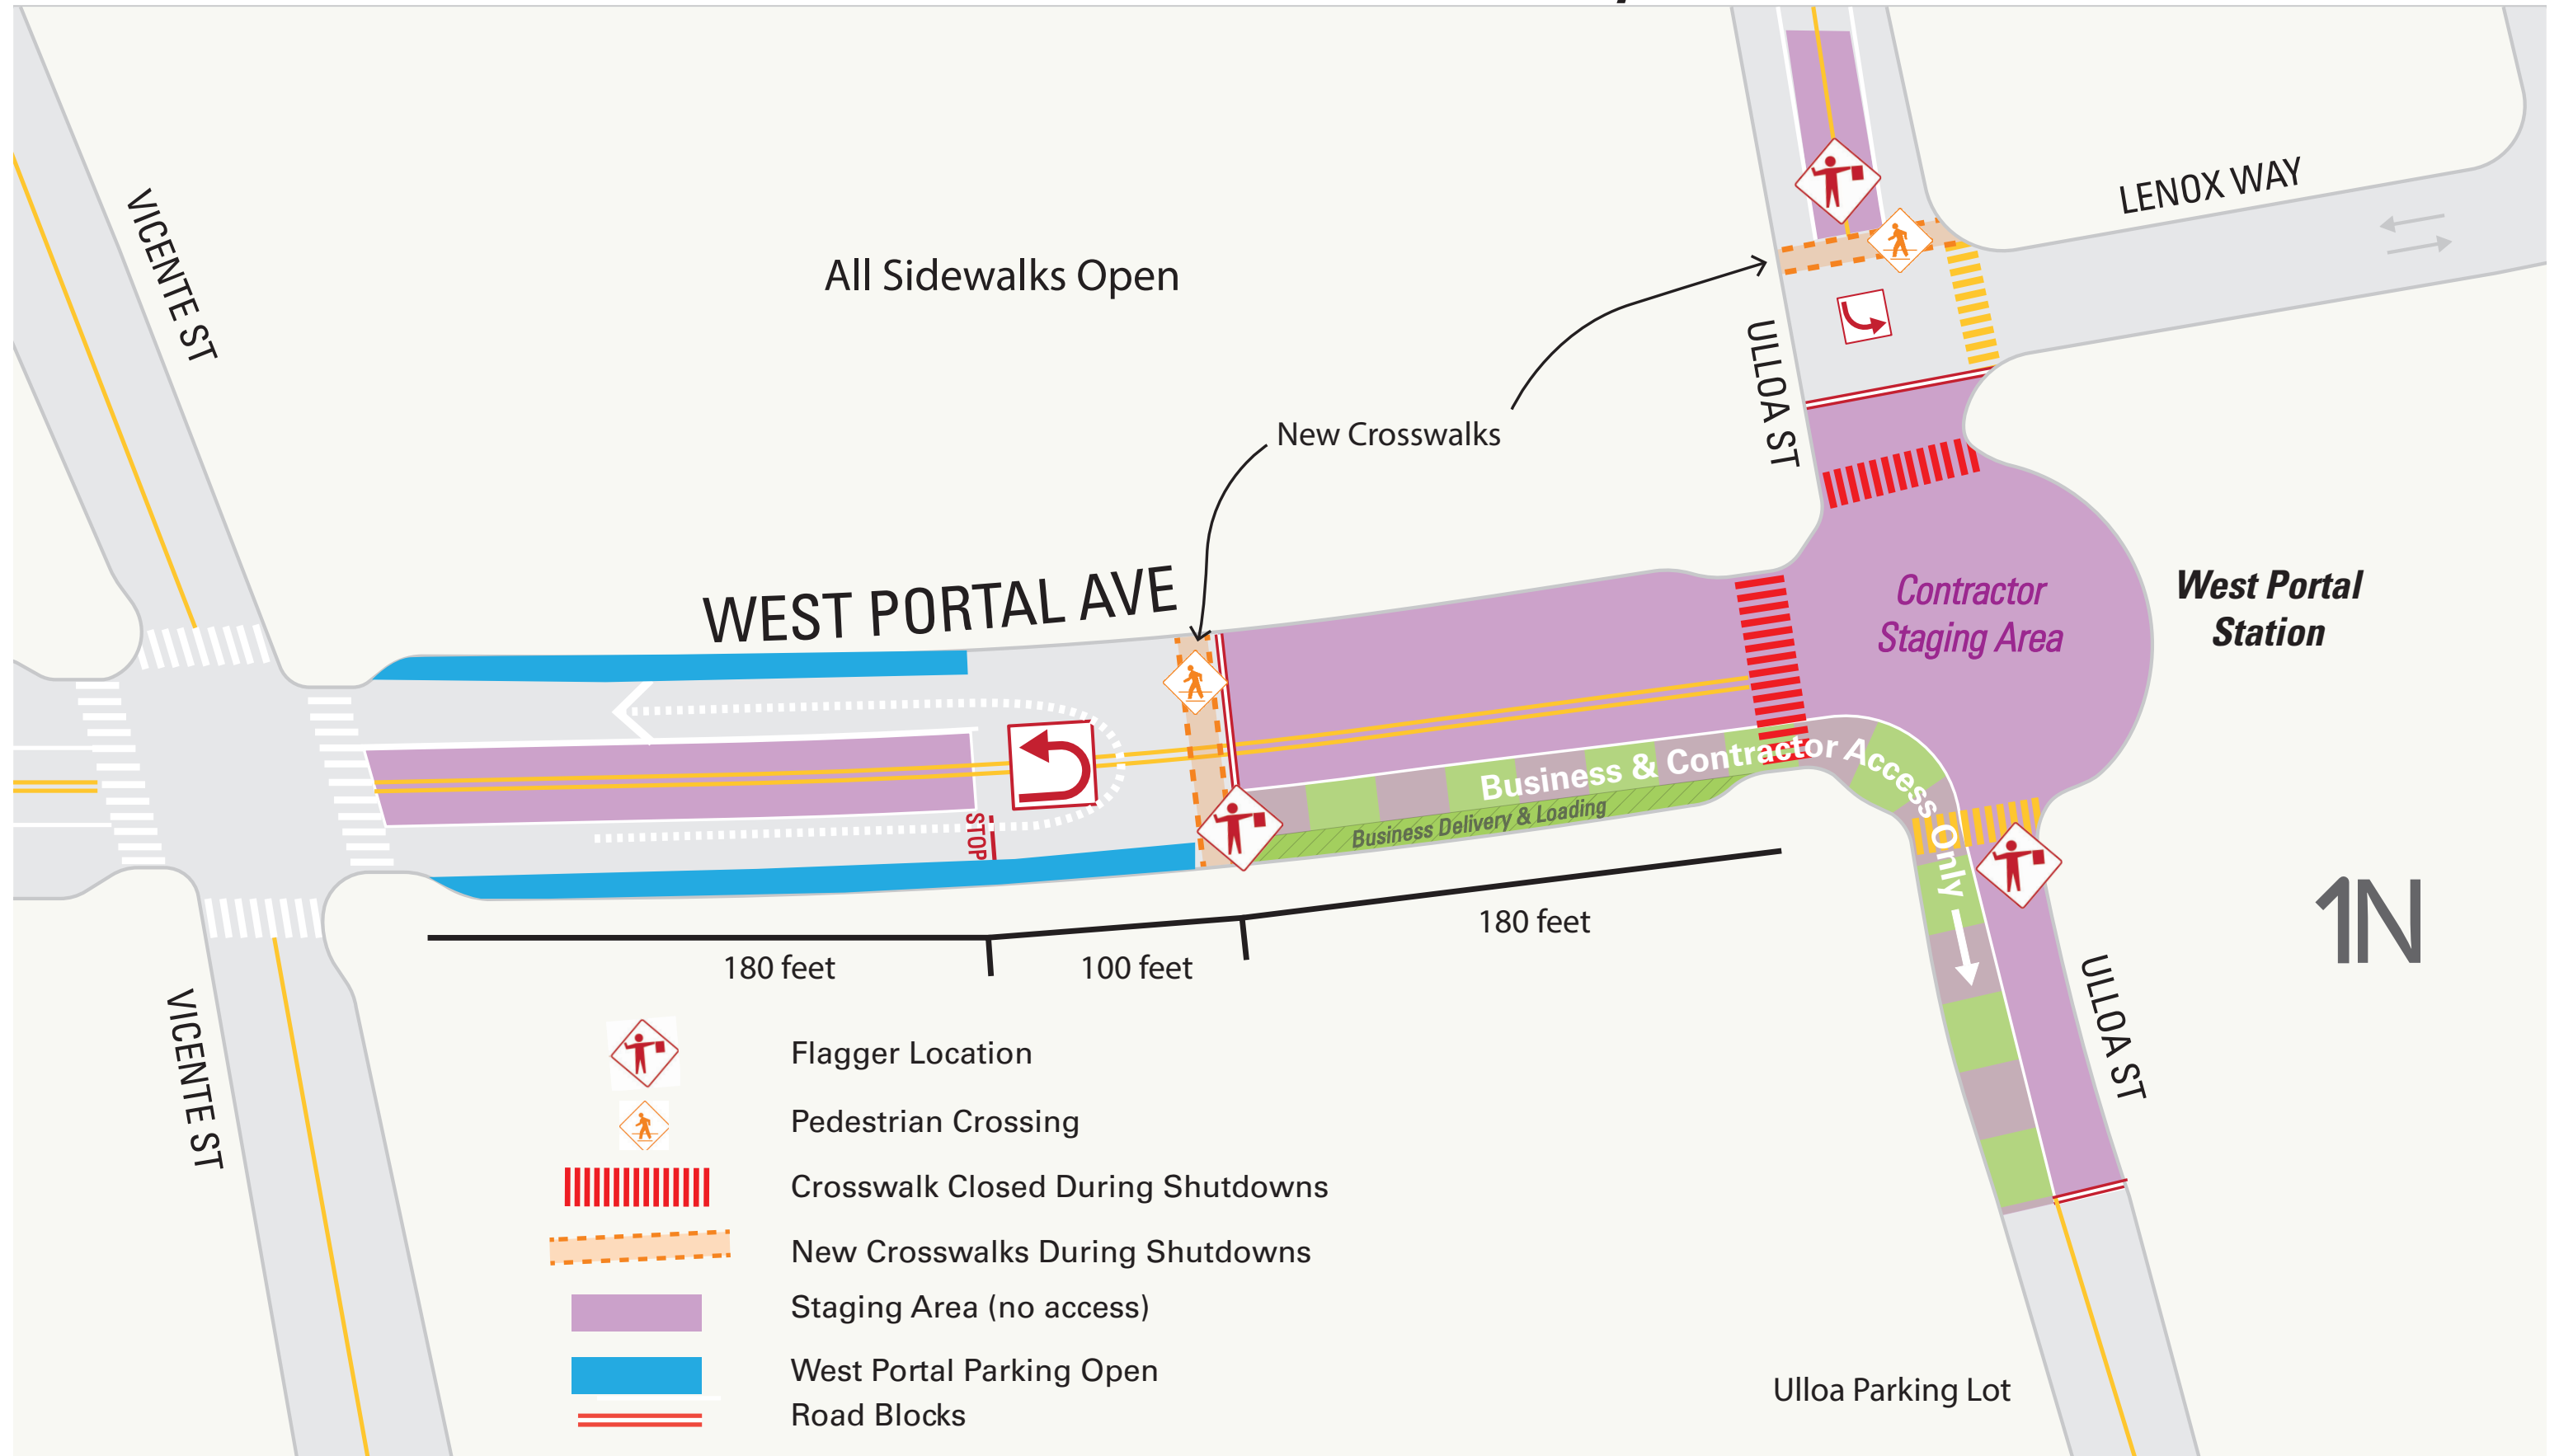

TWIN PEAKS TUNNEL TRACKWAY IMPROVEMENTS

Phase A: West Portal Traffic Detours 7 AM - 9:30PM Only

TWIN PEAKS TUNNEL TRACKWAY IMPROVEMENTS

Phase B: West Portal Traffic Detours 7 AM - 9:30 PM Only