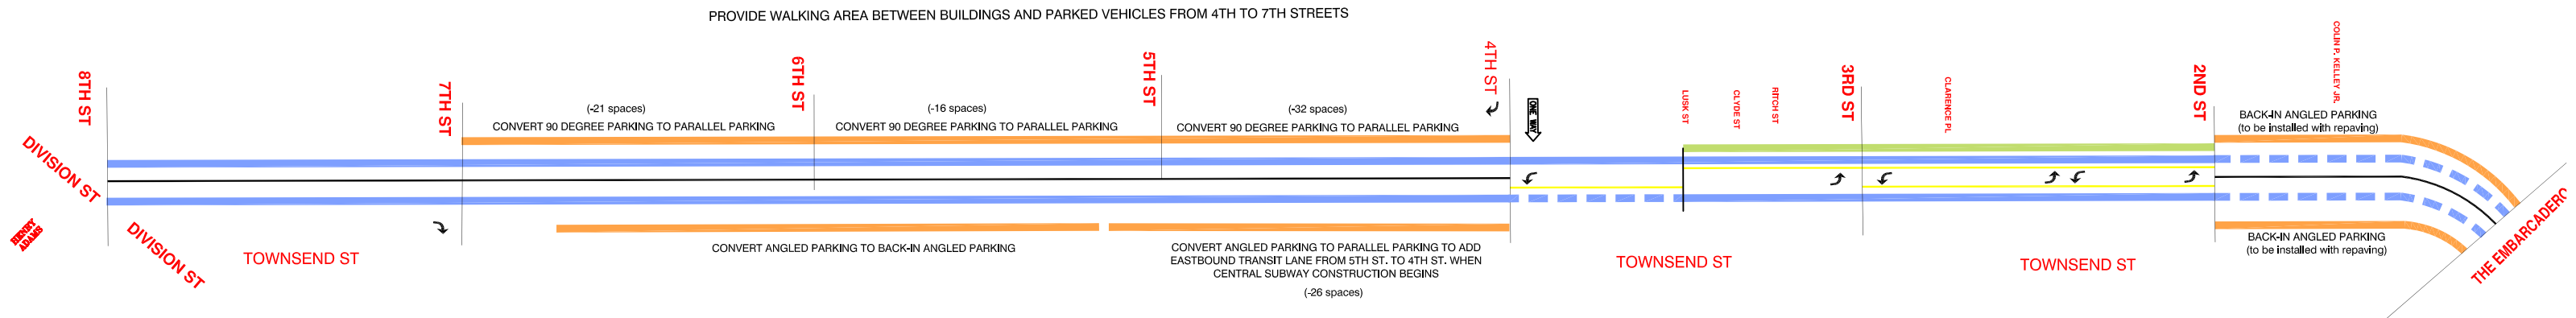

# TOWNSEND, 8TH TO EMBARCADERO

## LEGEND:

- ADD BICYCLE LANE
- - - - ADD SHARROWS
- TWO-WAY LEFT TURN LANE
- PARKING CHANGES
- LANE REMOVAL

PROPOSED