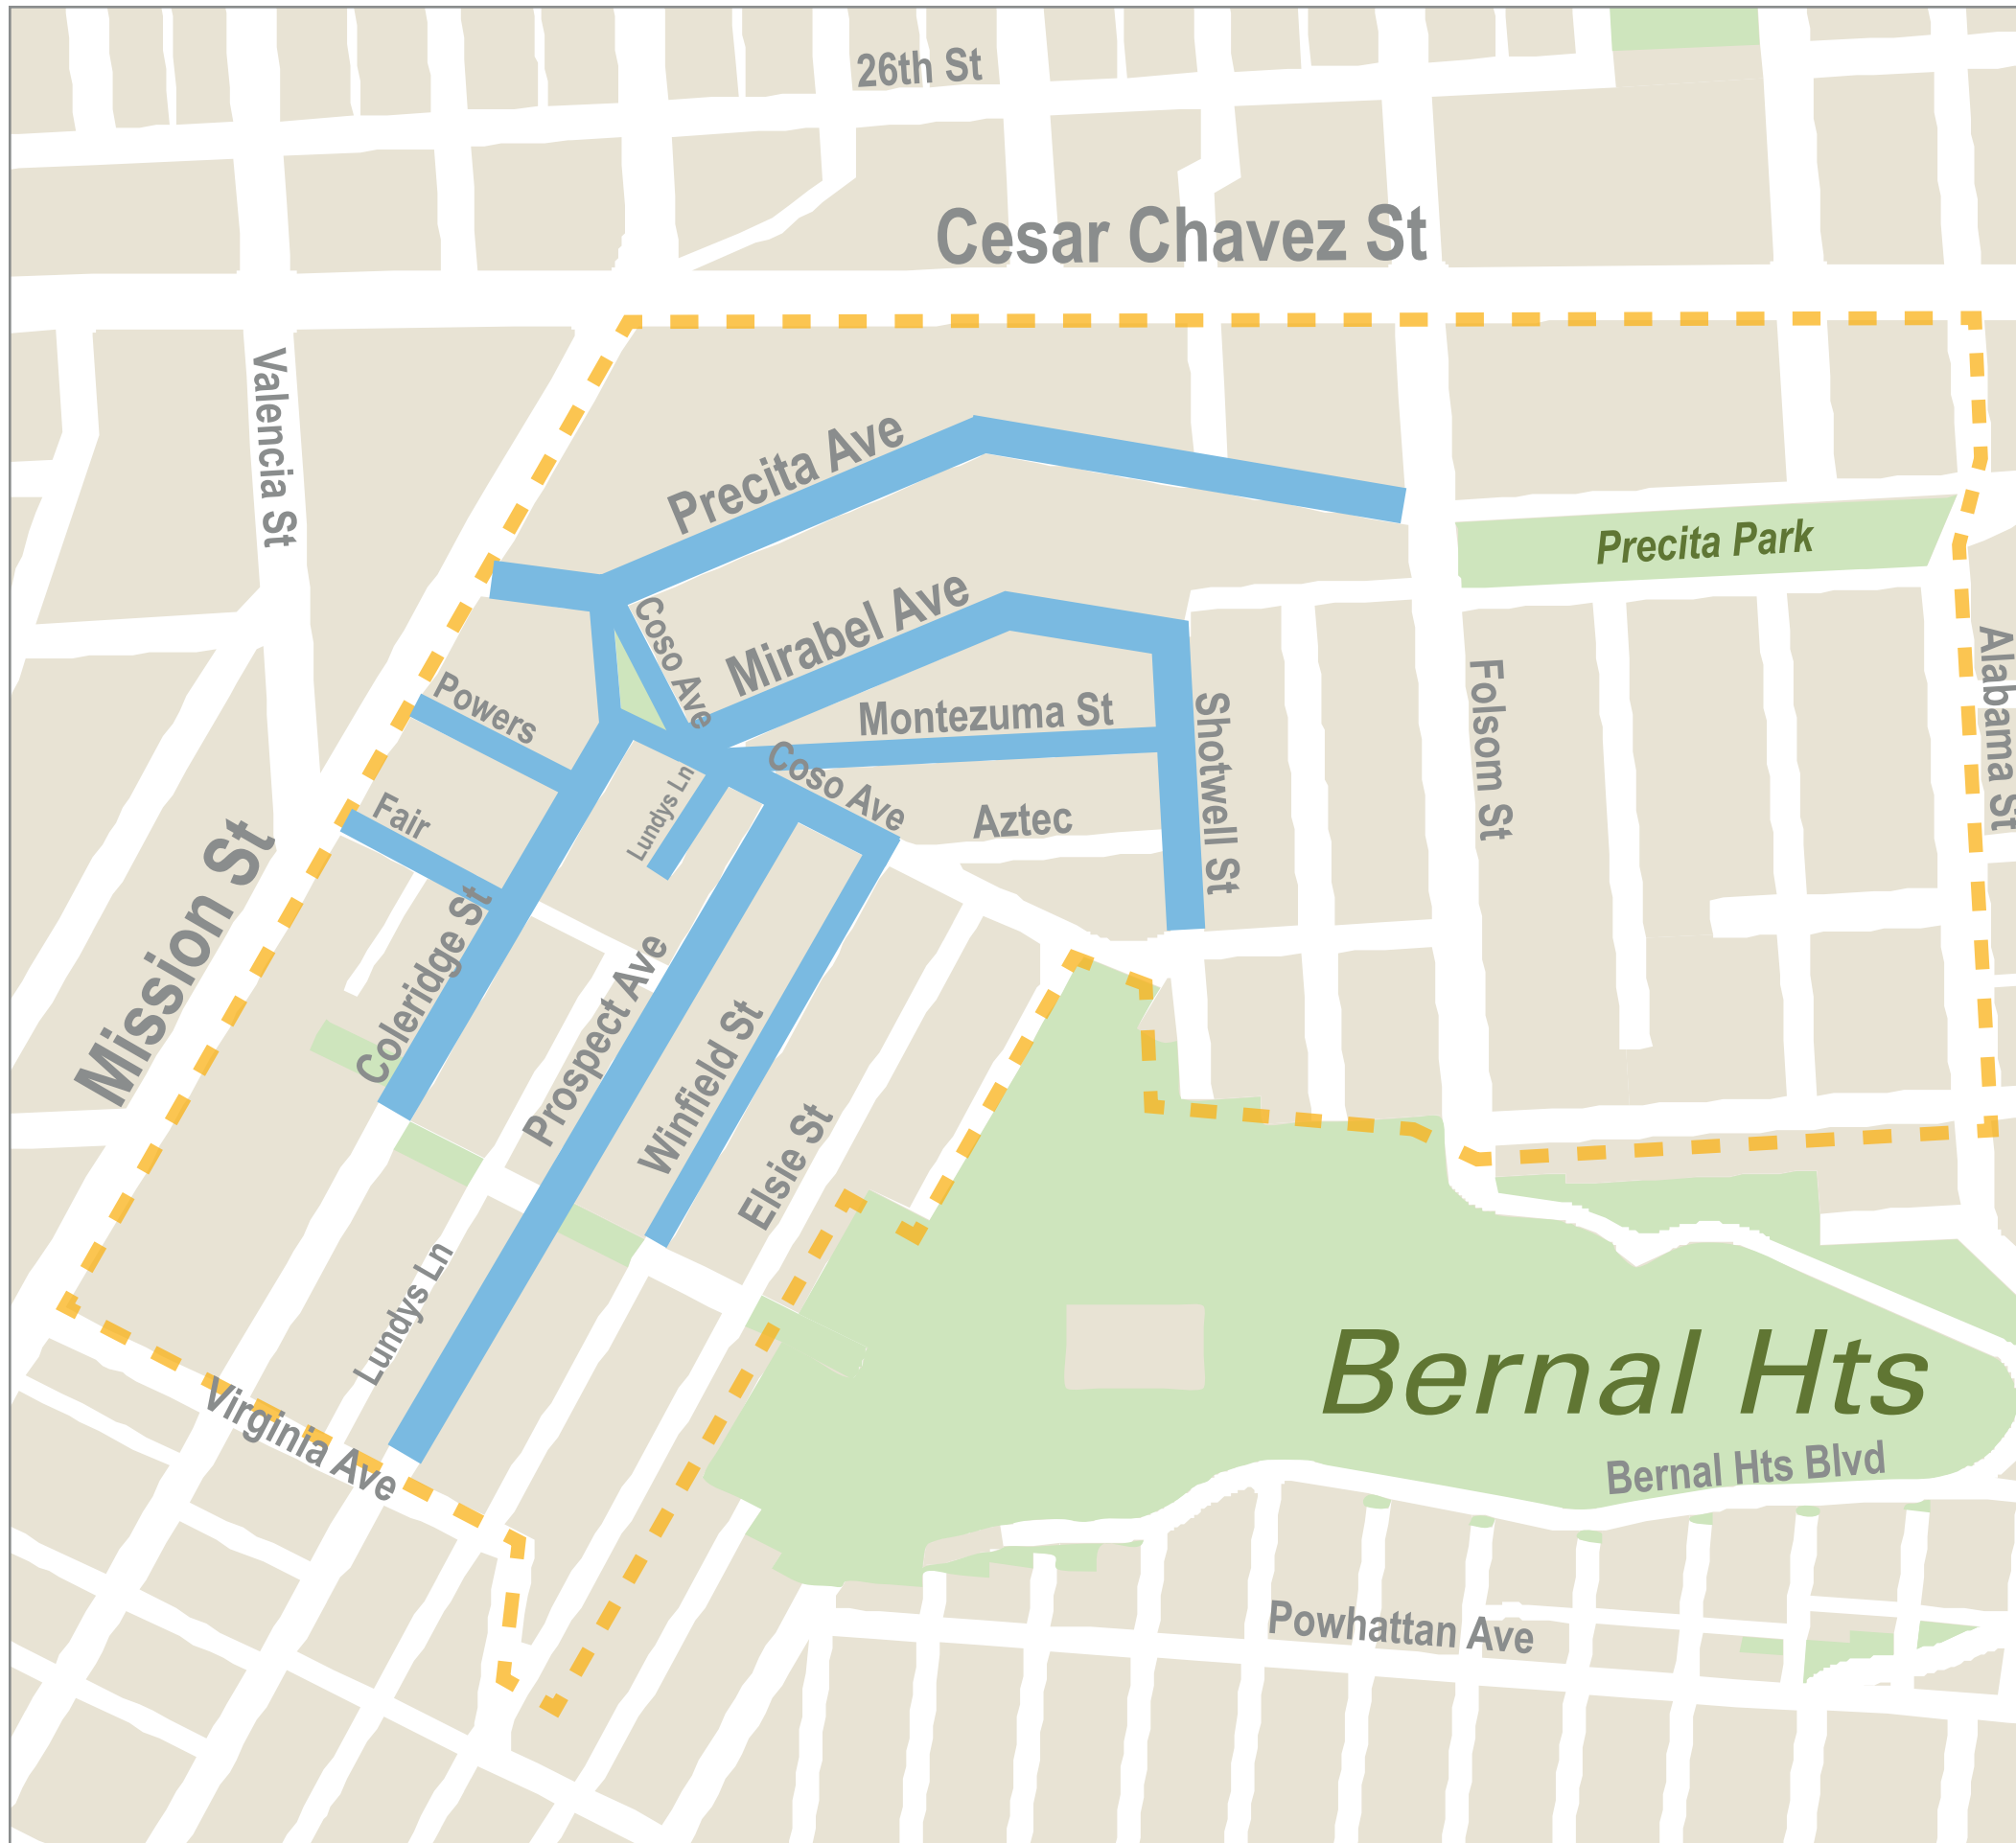

Residential permit parking proposal

November 2017

Map depicts blocks for which at least 50% of residents have submitted a petition in favor of

LEGEND

-  Proposed RPP
2 HR Parking, 8 AM-6 PM
Monday- Friday
-  Planning Area

Date Saved: 11/2/2017

For reference contact: InfoRPP@sfmta.com

By downloading this map, you are agreeing to the following disclaimer: "The City and County of San Francisco ("City") provides the following data as a public record and no rights of any kind are granted to any person by the City's provision of this data. The City and County of San Francisco ("City") makes no representation regarding and does not guarantee or otherwise warrant the accuracy or completeness of this data. Anyone who uses this data for any purpose whatsoever does so entirely at their own risk. The City shall not be liable or otherwise responsible for any loss, harm, claim or action of any kind from any person arising from the use of this data. By accessing this data, the person accessing it acknowledges that she or he has read and does so under the condition that she or he agrees to the contents and terms of this disclaimer."