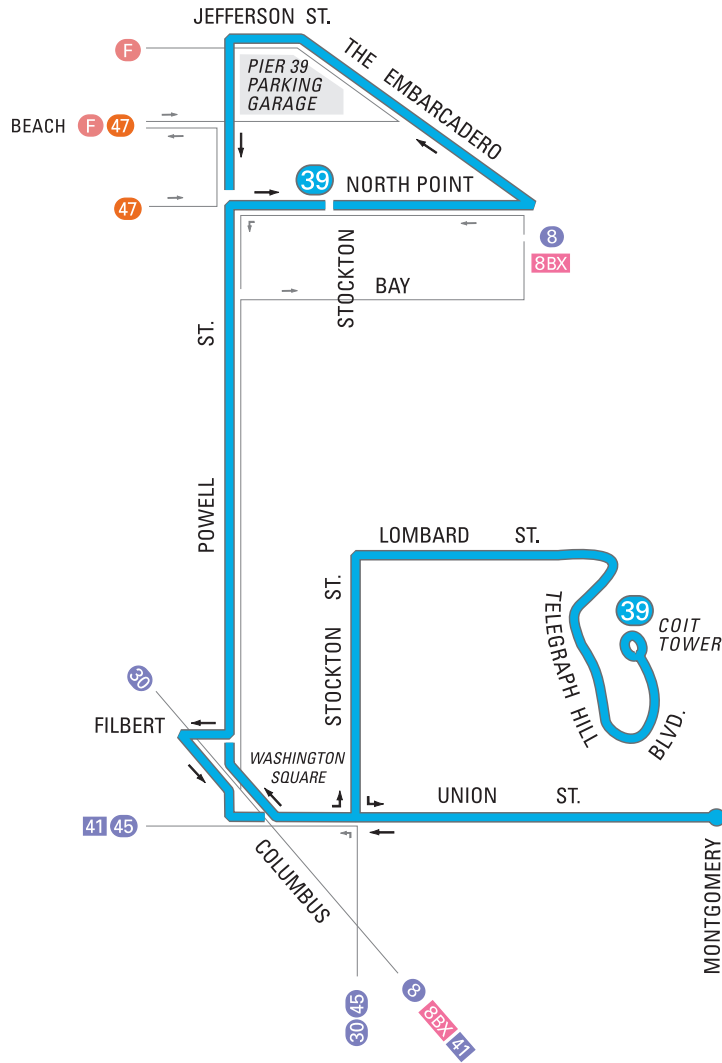

SFMTA
Municipal
Transportation
Agency

39 COIT

effective 9/26/2015

MAP NOT TO SCALE

	Terminal
	Local service
	Connecting Muni service
	Weekday approximately 7 - 9 a.m. and 4 - 6 p.m.

NORTH

SERVICE AREA