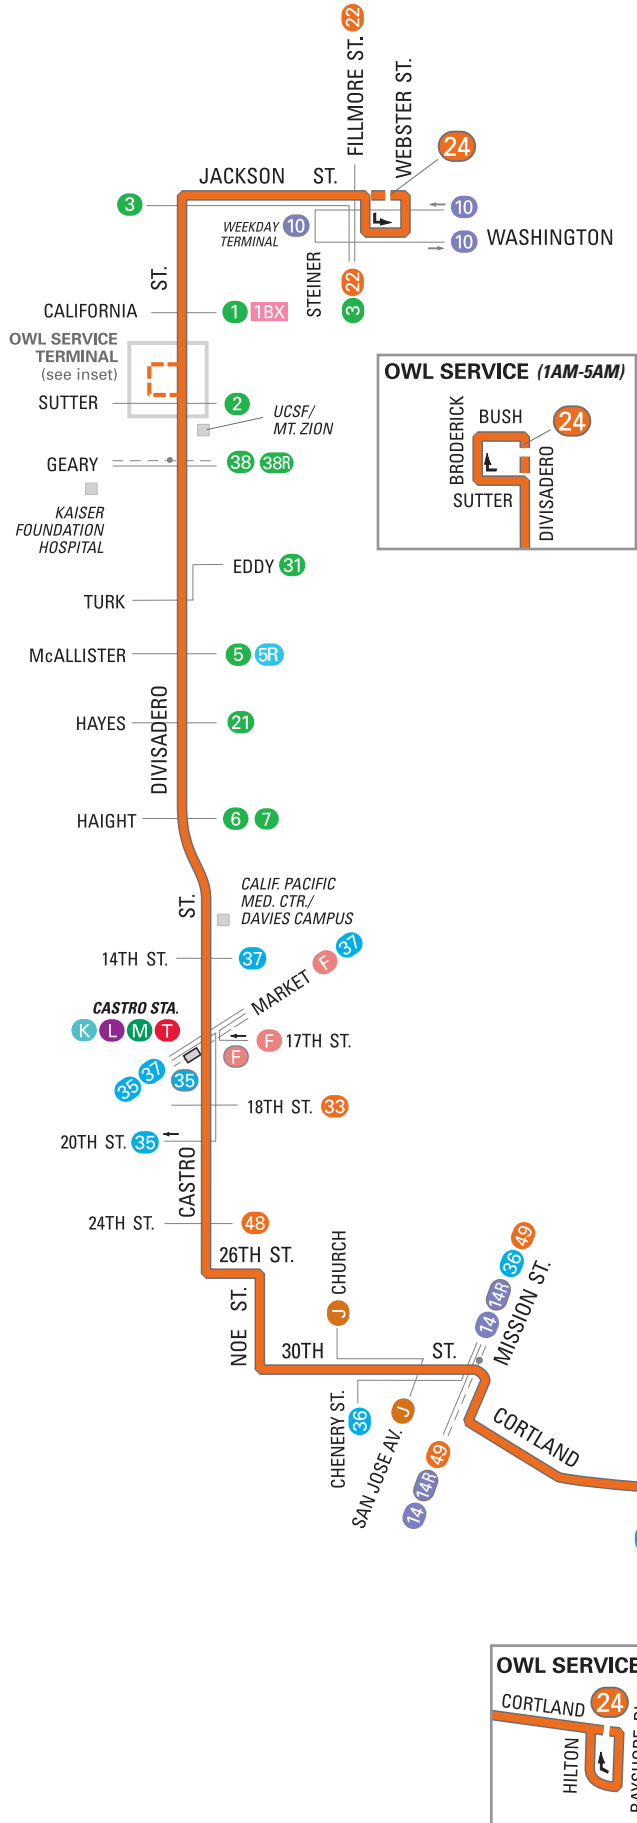

SFMTA
Municipal
Transportation
Agency

24 DIVISADERO

effective 8/12/2017

MAP NOT TO SCALE

- Terminal
- Local service
- Connecting Muni service
- Express service
- Station
- Weekday approximately 7 - 9 a.m. and 4 - 6 p.m.

SERVICE AREA