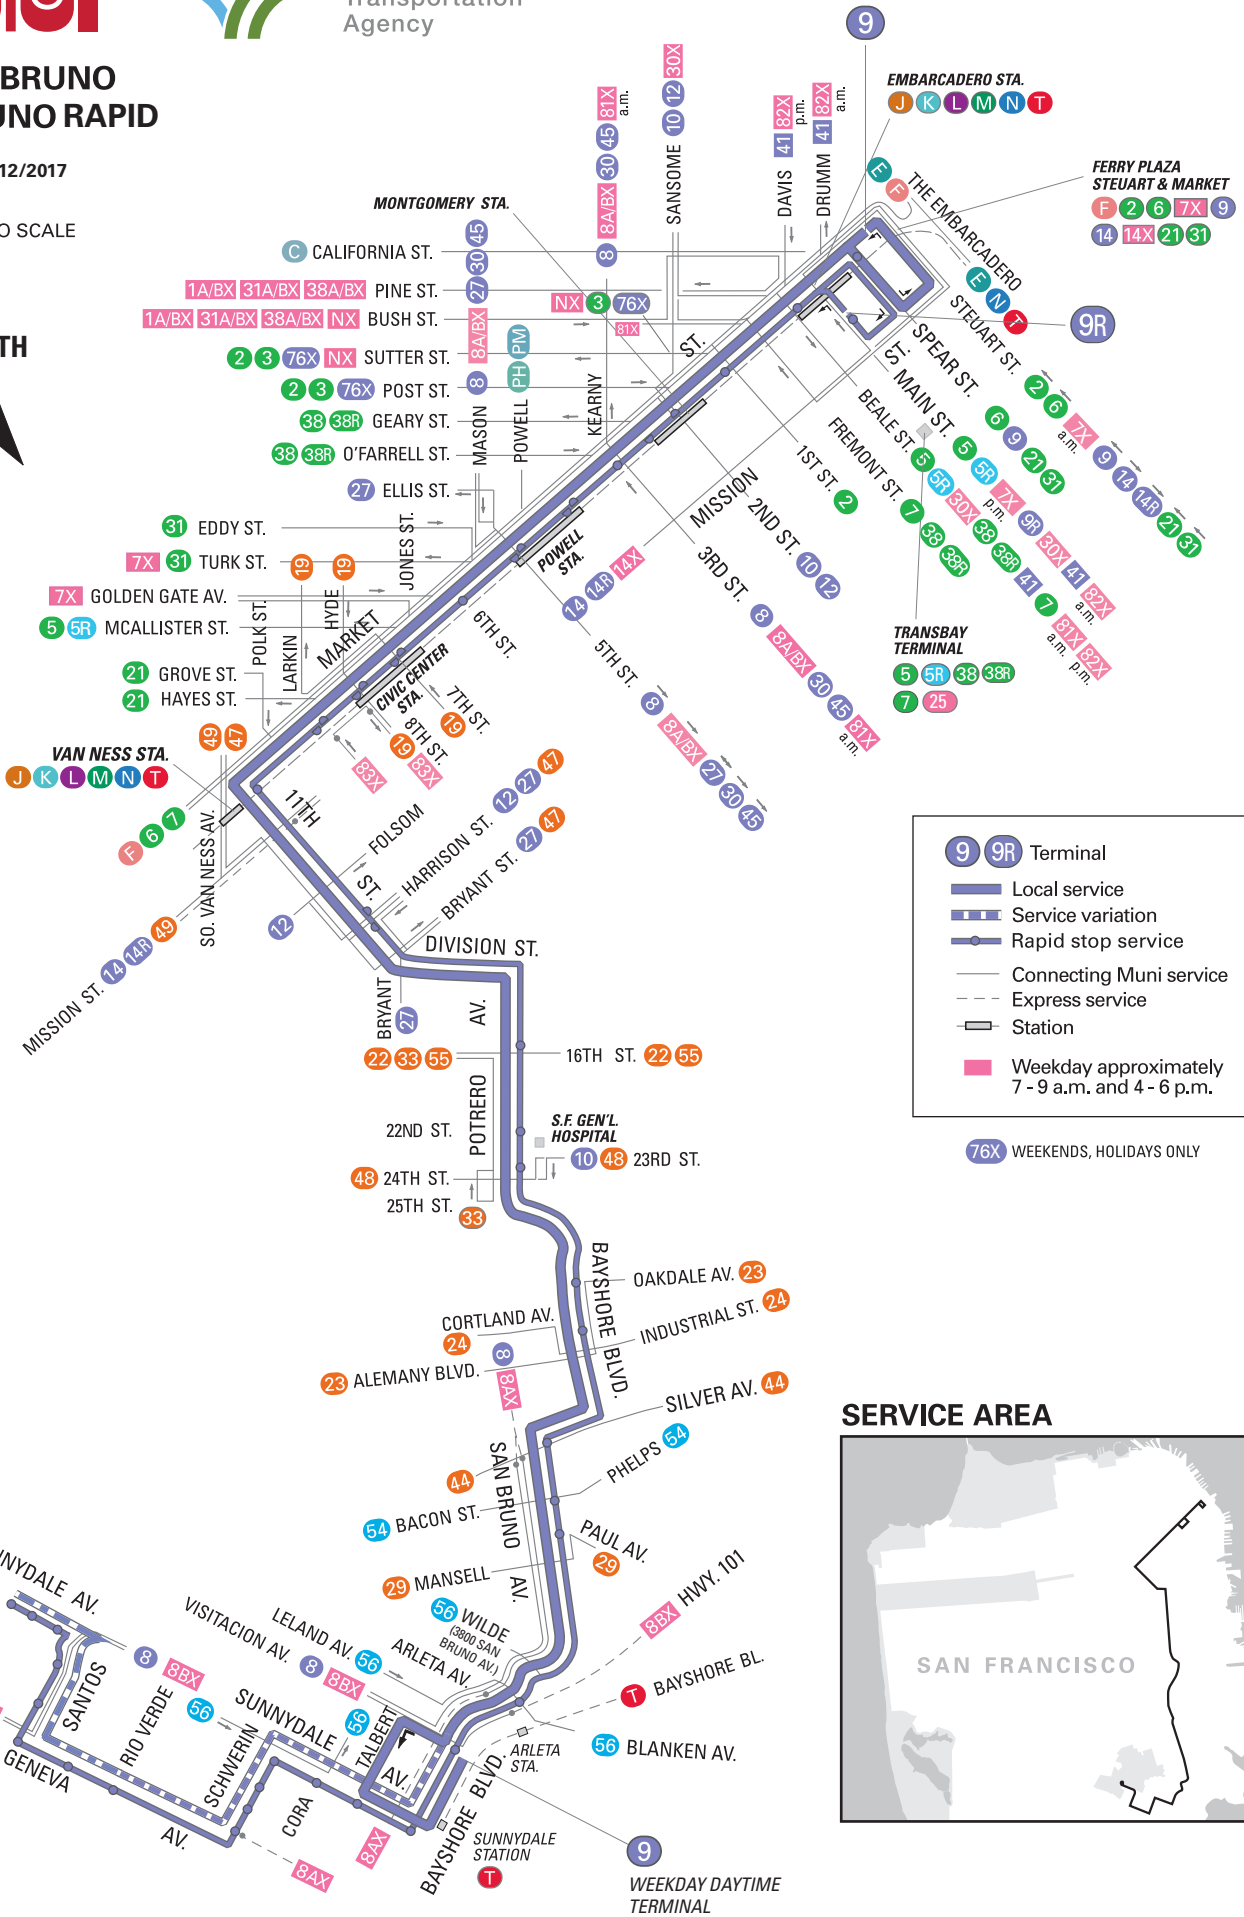

SFMTA
Municipal
Transportation
Agency

9 SAN BRUNO
9R SAN BRUNO RAPID

effective 8/12/2017

MAP NOT TO SCALE

NORTH

9 9R Terminal

- Local service
- Service variation
- Rapid stop service
- Connecting Muni service
- Express service
- Station
- Weekday approximately 7 - 9 a.m. and 4 - 6 p.m.

76X WEEKENDS, HOLIDAYS ONLY

MORNING, EVENING, & WEEKEND TERMINAL

WEEKDAY DAYTIME ONLY

SERVICE AREA

SAN FRANCISCO