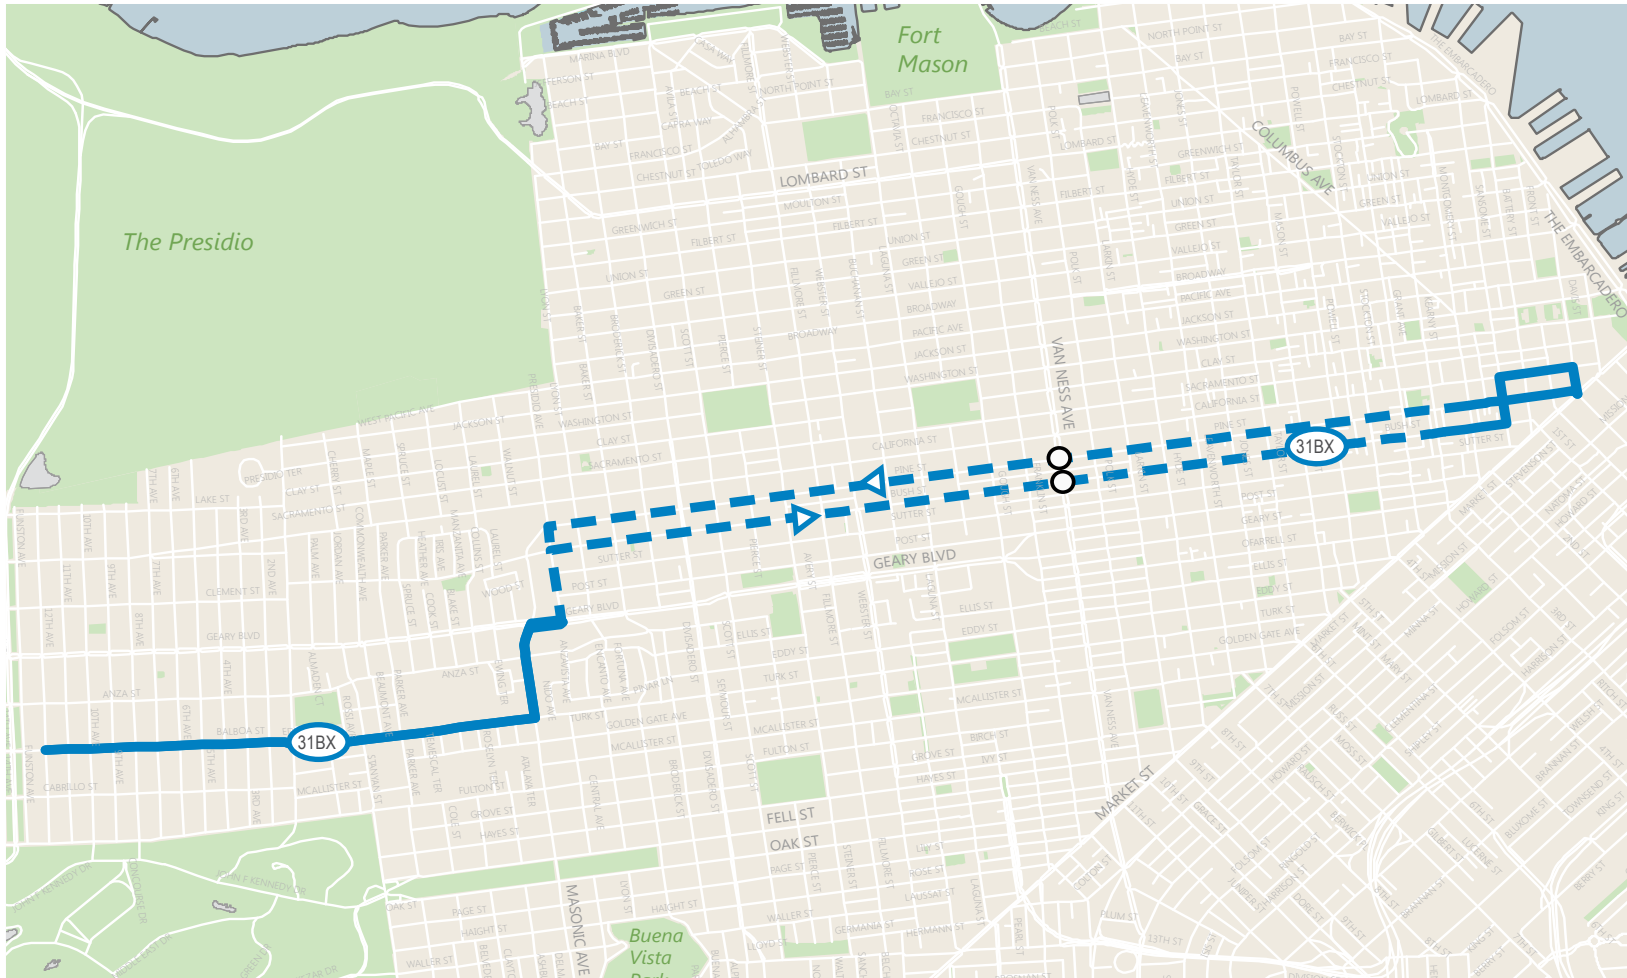

# 31BX Balboa Express

PROPOSALS BY ROUTE

## Express

- Recommended Route
- Express Segment (no stops)

## Features

New stop at Van Ness