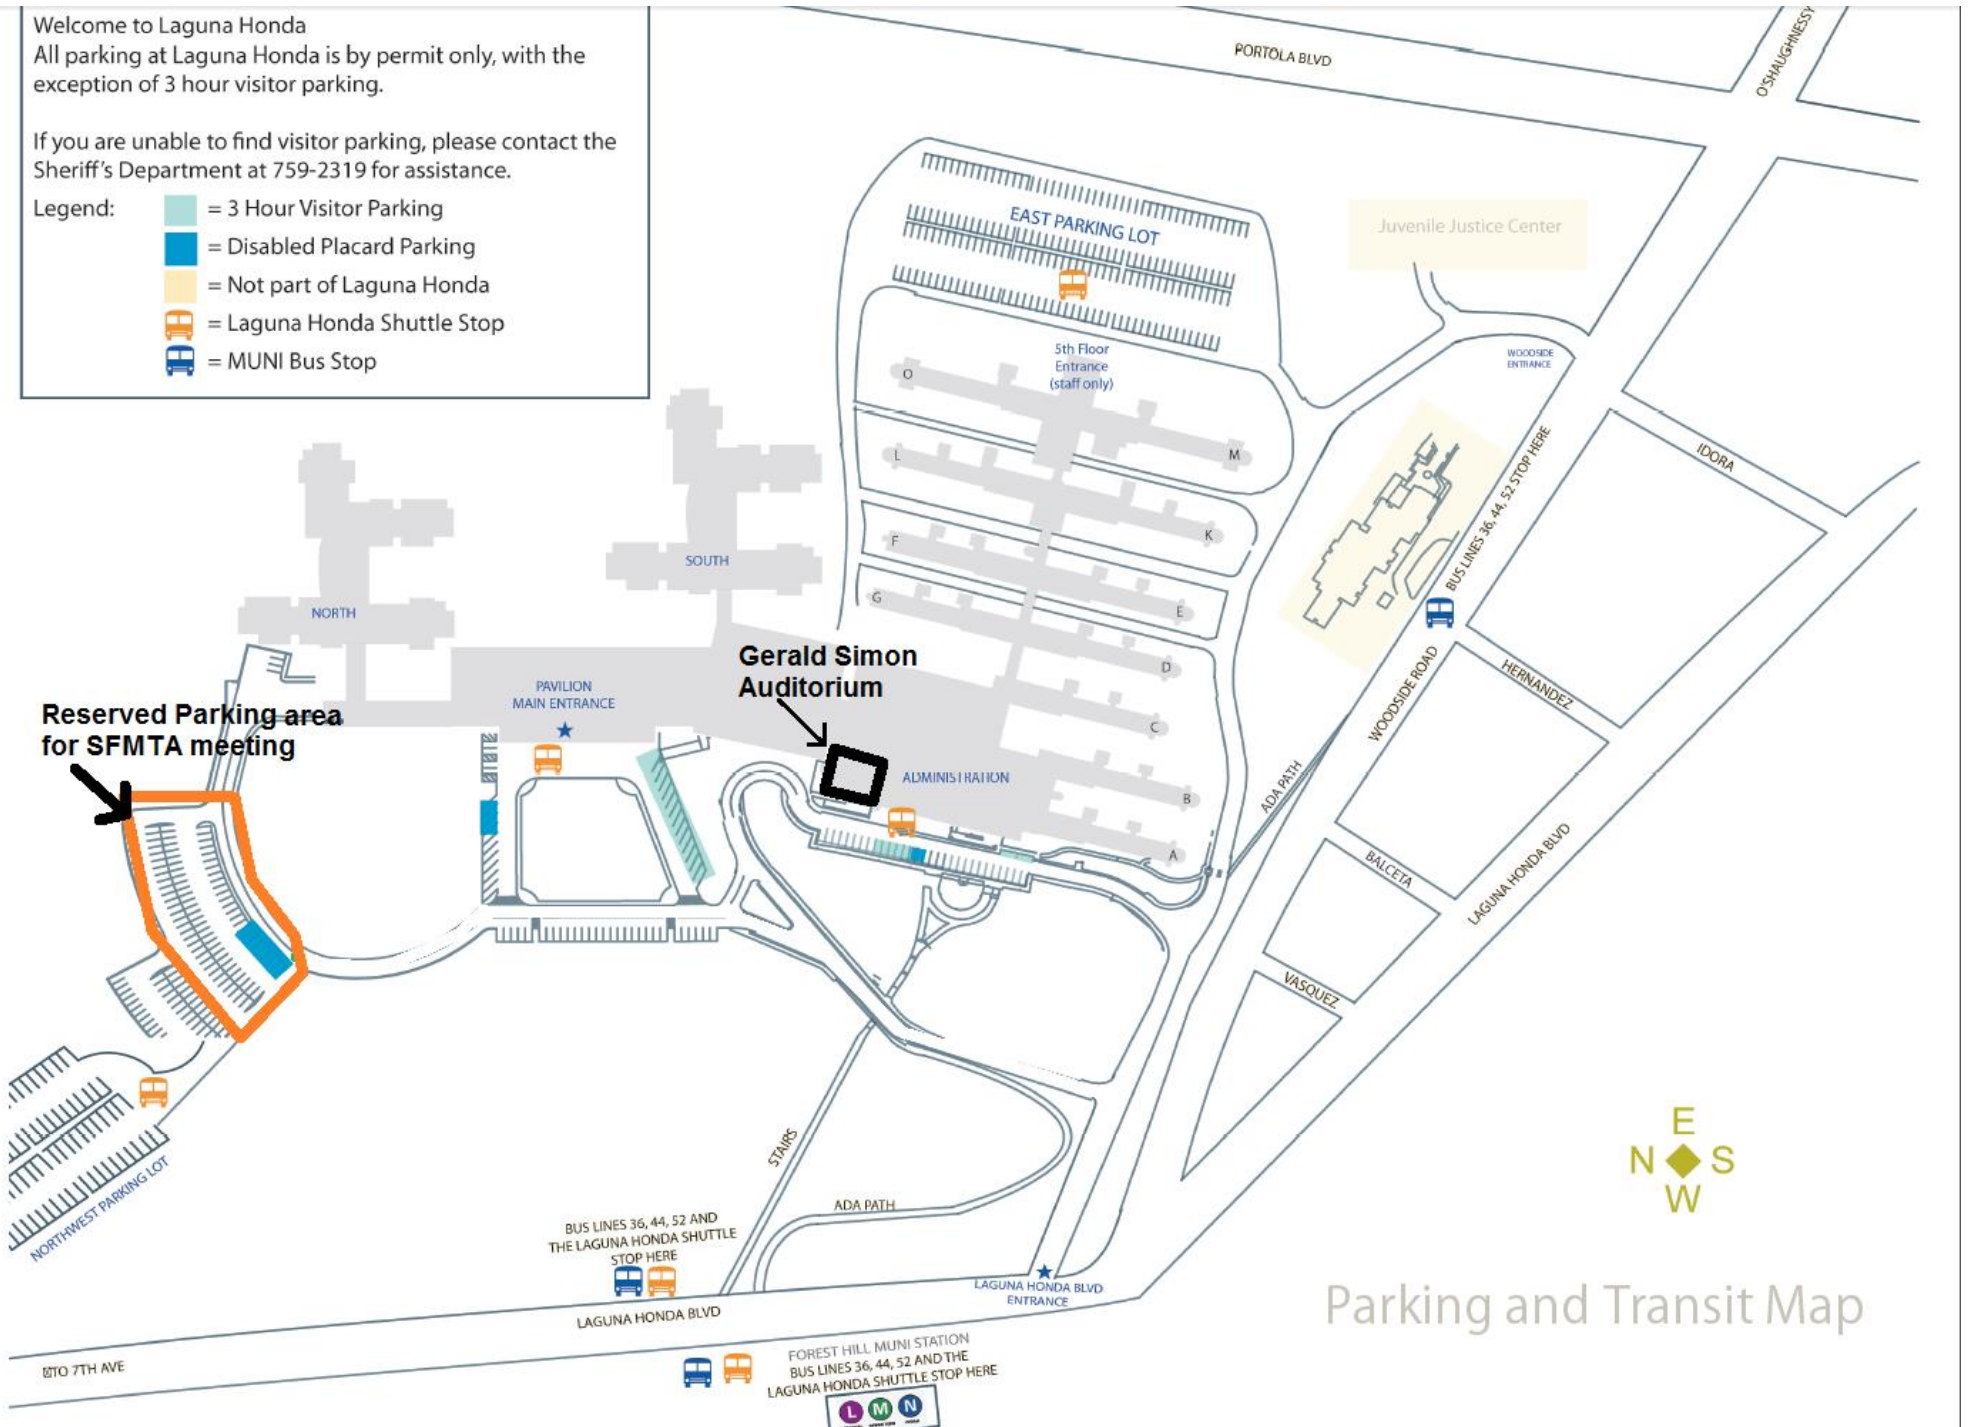

Welcome to Laguna Honda

All parking at Laguna Honda is by permit only, with the exception of 3 hour visitor parking.

If you are unable to find visitor parking, please contact the Sheriff's Department at 759-2319 for assistance.

- Legend:**
- = 3 Hour Visitor Parking
 - = Disabled Placard Parking
 - = Not part of Laguna Honda
 - = Laguna Honda Shuttle Stop
 - = MUNI Bus Stop

Parking and Transit Map