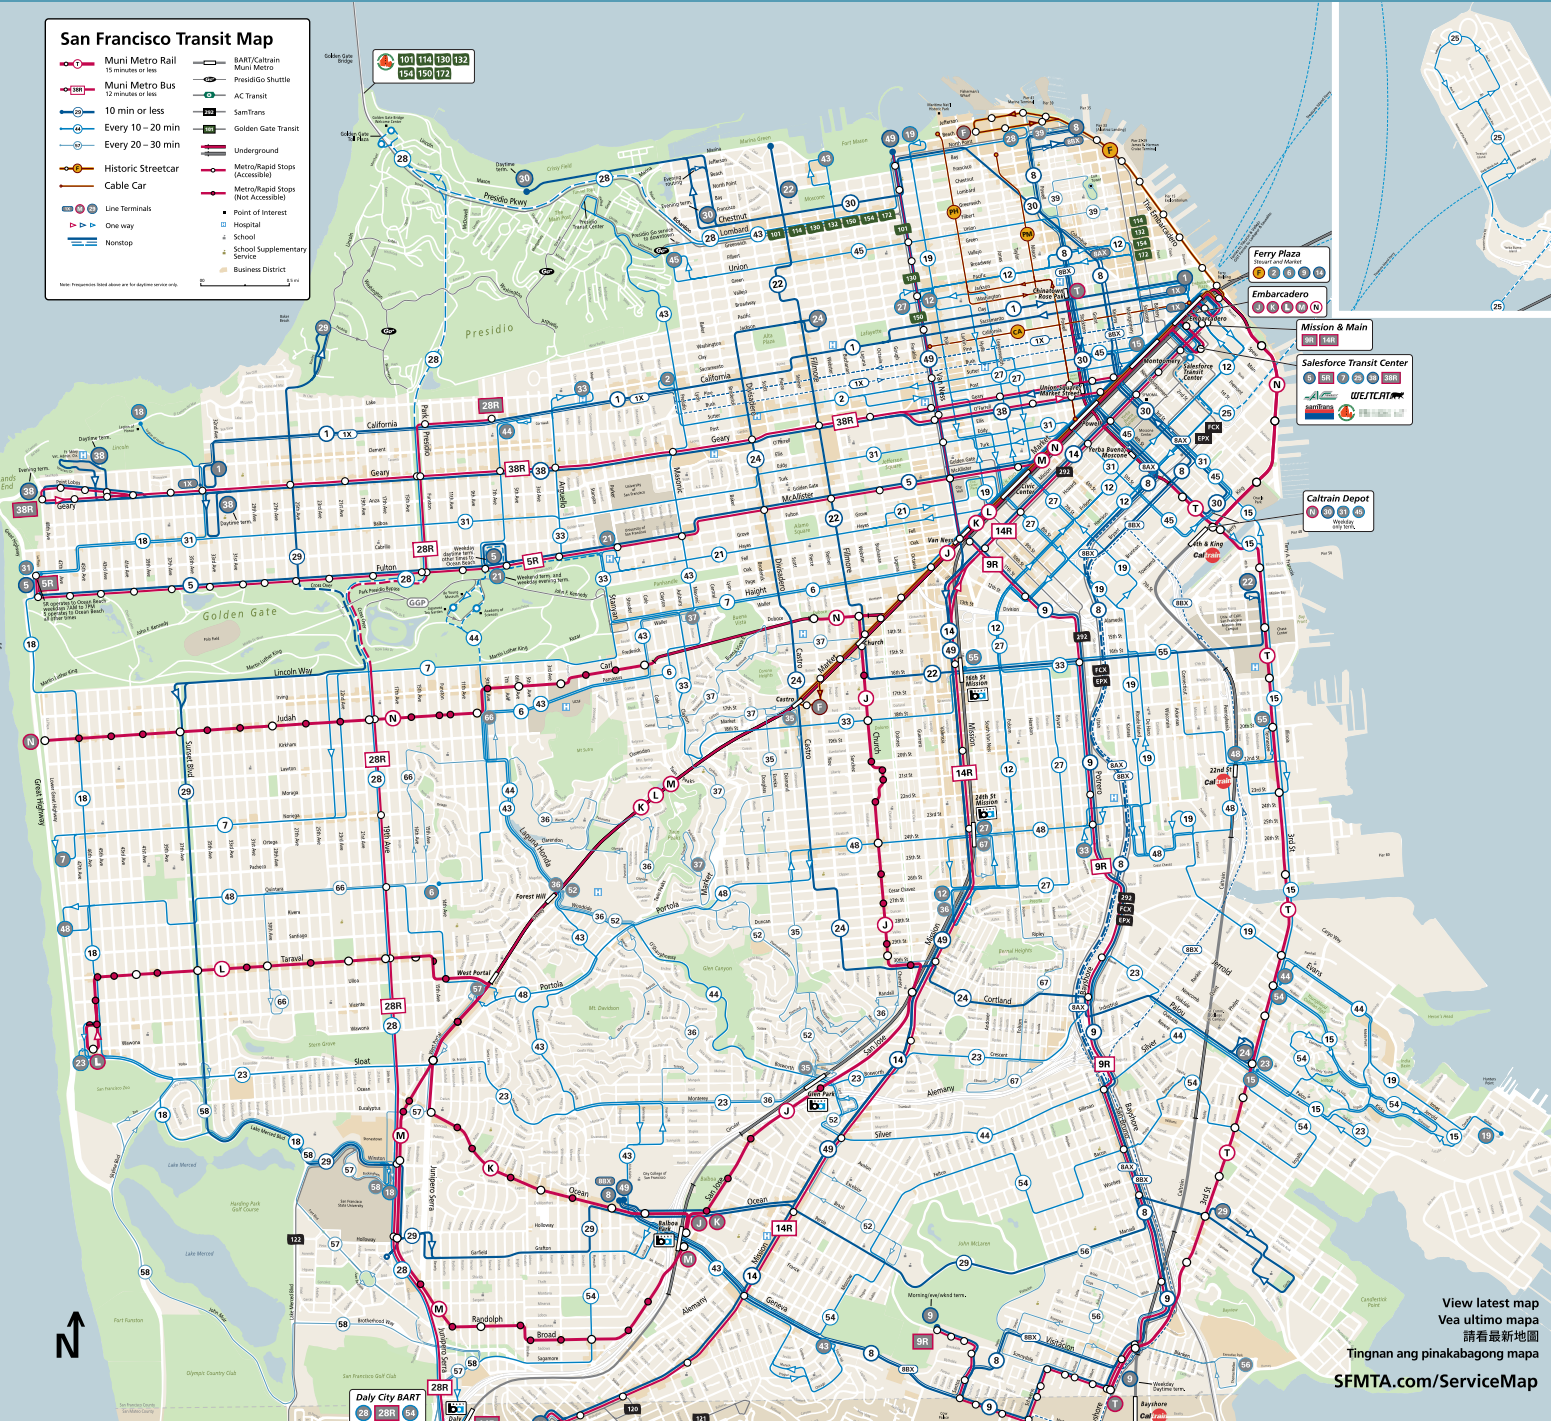

Map

Effective September 2024

San Francisco Transit Map

- Muni Metro Rail
  15 minutes or less
- Muni Metro Bus
  12 minutes or less
- 10 min or less
- Every 10 - 20 min
- Every 20 - 30 min
- Historic Streetcar
- Cable Car
- Line Terminals
- One way
- Nonstop
- BART/Caltrain
  Muni Metro
- Presidio Shuttle
- AC Transit
- SamTrans
- Golden Gate Transit
- Underground
- Metro/Rapid Stops
  (Accessible)
- Metro/Rapid Stops
  (Not Accessible)
- Point of Interest
- Hospital
- School
- School Supplementary
  Service
- Business District

[SFMTA.com/ServiceMap](https://www.sfmta.com/ServiceMap)