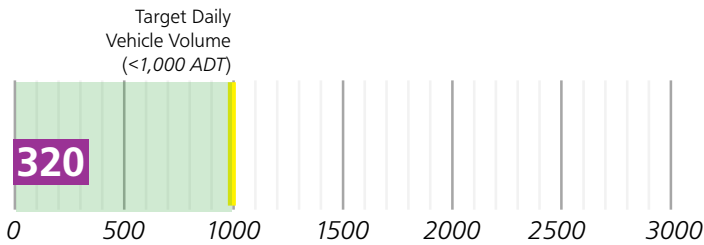

SANCHEZ STREET

between 23rd Street and 30th Street

District: 8

Length: 1.54 mi

Meets Vehicle Volume Target: Yes

Meets Vehicle Speed Target: Yes

Noe Valley's Sanchez Street is one of the city's most used Slow Streets, with more than 1,000 pedestrians walking on it on a typical weekend day. Slow Sanchez hosts community gatherings and arts events throughout the year, and the sound of children's laughter can often be heard on the street on evenings after school.

Traffic Safety

Average Daily Vehicle Volume (ADT)

Median Daily Vehicle Speed

Collision History