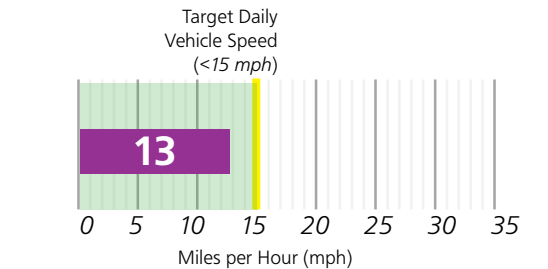

SANCHEZ STREET

between 23rd Street and 30th Street

District: 8

Length: 1.54 mi

Meets Vehicle Volume Target: Yes

Meets Vehicle Speed Target: Yes

Noe Valley's Sanchez Street is one of the city's most used Slow Streets, with more than 1,000 pedestrians walking on it on a typical weekend day. Slow Sanchez hosts community gatherings and arts events throughout the year, and the sound of children's laughter can often be heard on the street on evenings after school.

Traffic Safety

Average Daily Vehicle Volume (ADT)

Median Daily Vehicle Speed

Collision History