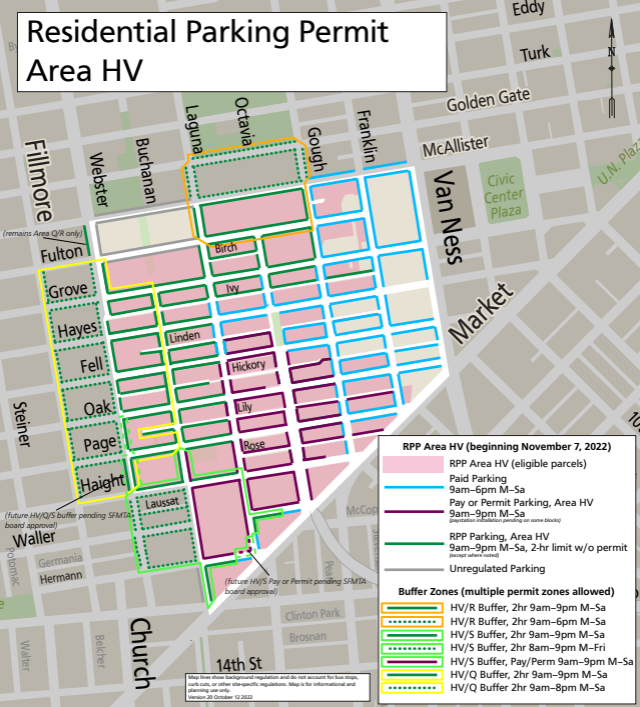

Residential Parking Permit Area HV

RPP Area HV (beginning November 7, 2022)

- RPP Area HV (eligible parcels)
- Paid Parking 9am-6pm M-Sa
- Pay or Permit Parking, Area HV 9am-9pm M-Sa (payment installation pending on some blocks)
- RPP Parking, Area HV 9am-9pm M-Sa, 2-hr limit w/o permit (except where noted)
- Unregulated Parking

Buffer Zones (multiple permit zones allowed)

- HV/R Buffer, 2hr 9am-9pm M-Sa
- HV/R Buffer, 2hr 9am-6pm M-Sa
- HV/S Buffer, 2hr 9am-9pm M-Sa
- HV/S Buffer, 2hr 8am-9pm M-Fri
- HV/S Buffer, Pay/Perm 9am-9pm M-Sa
- HV/Q Buffer, 2hr 9am-9pm M-Sa
- HV/Q Buffer 2hr 9am-8pm M-Sa