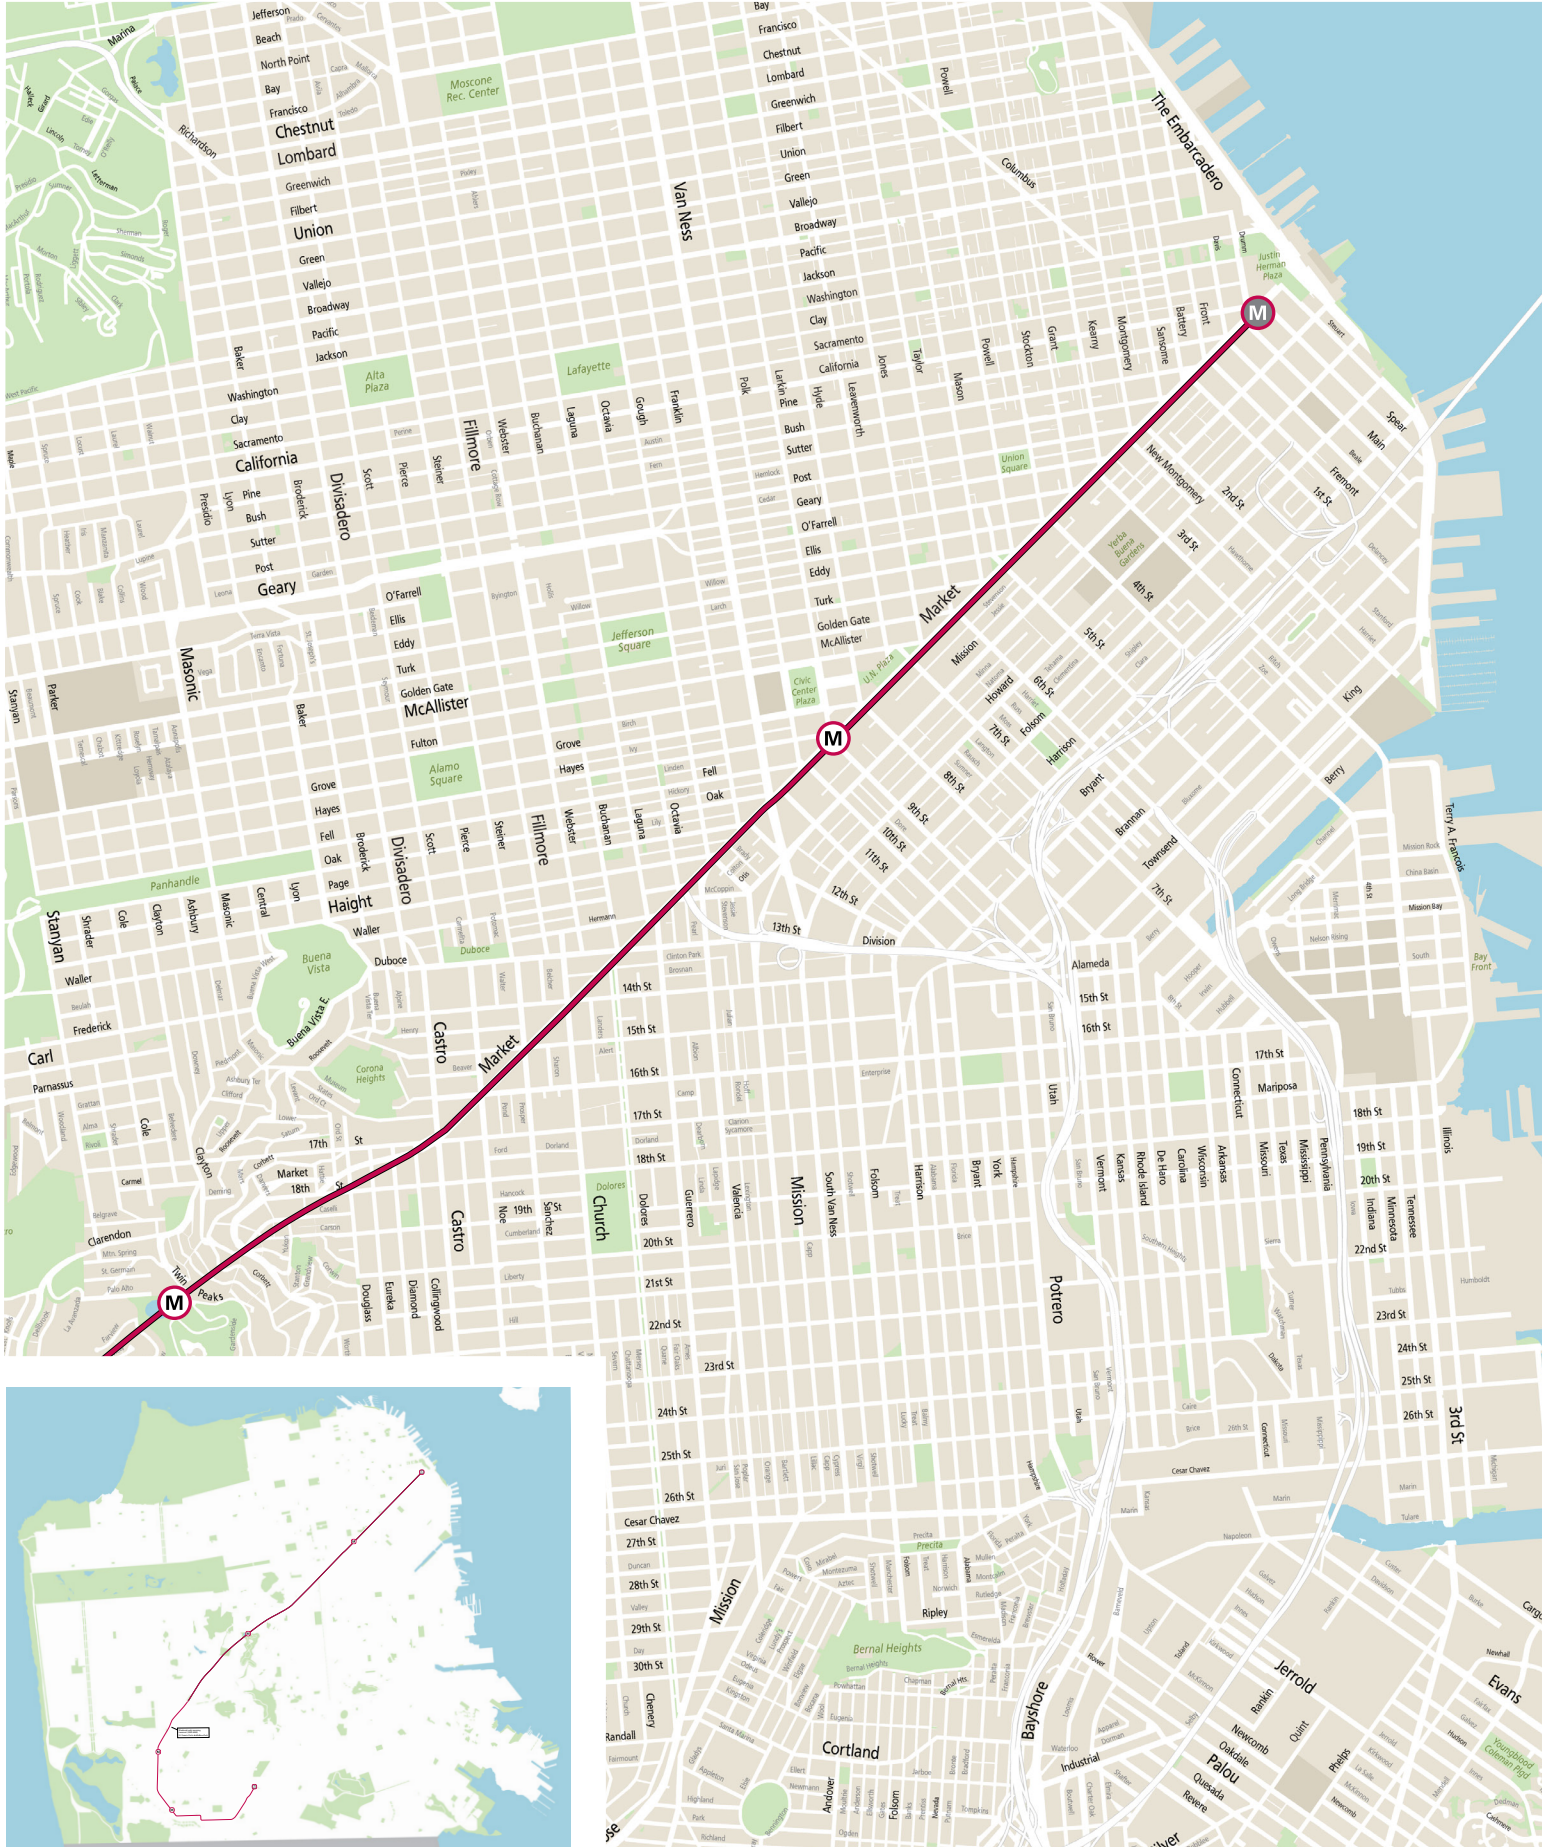

Market Street

Market Street to Balboa Park

Weekend early morning terminal (5AM-8AM)
 St. Francis Circle ↔ Balboa Park