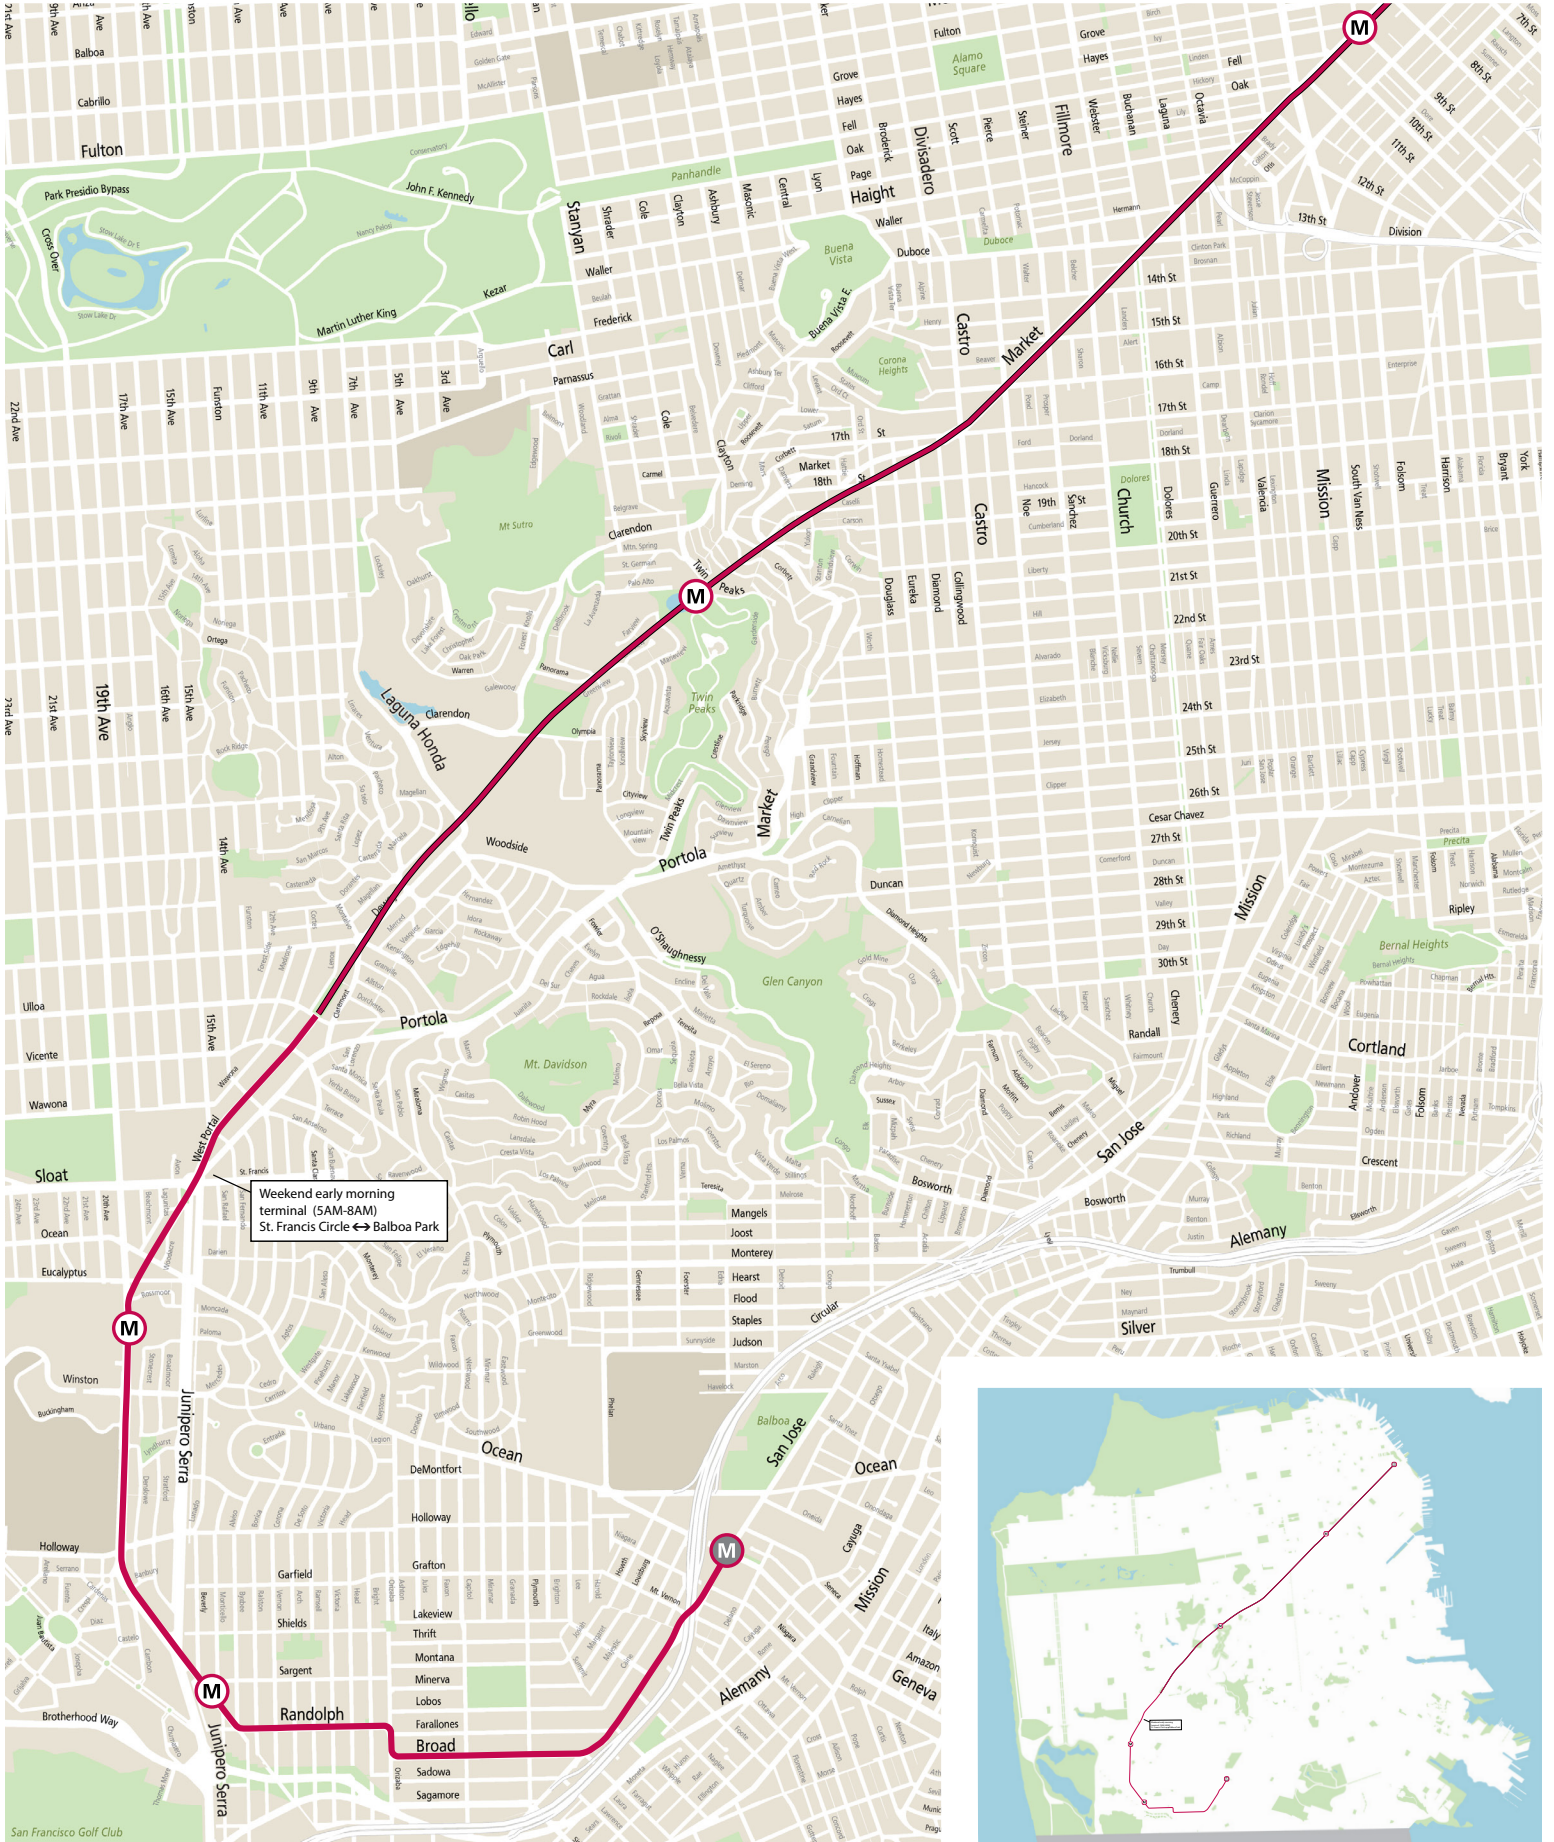

Market Street

Market Street to Balboa Park

Weekend early morning terminal (5AM-8AM)
 St. Francis Circle ↔ Balboa Park