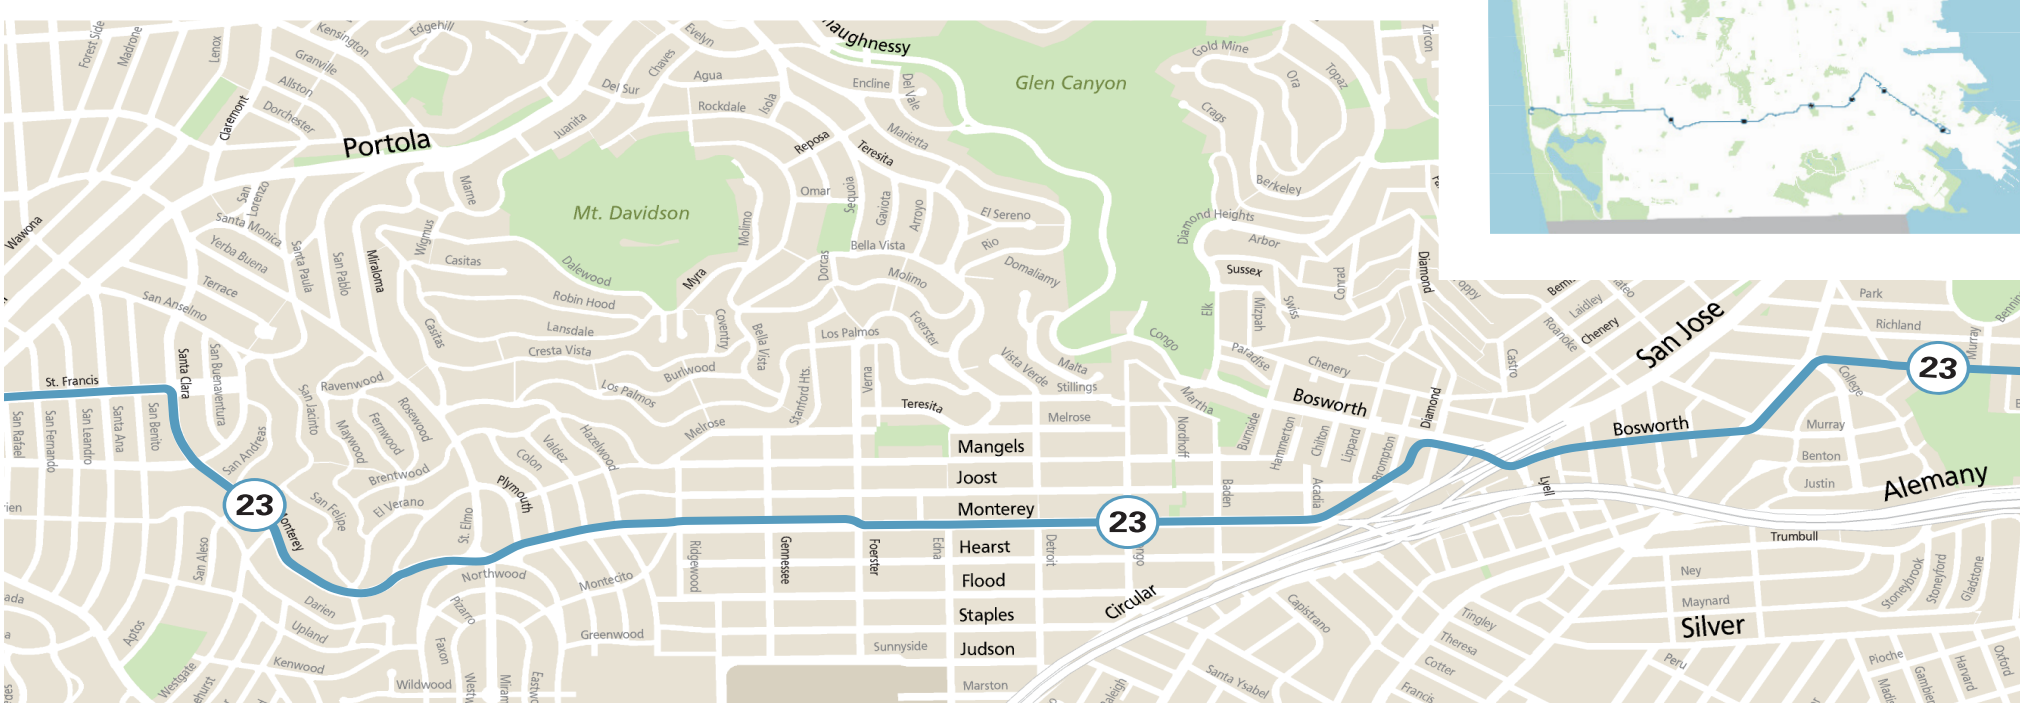

Great Highway to West Portal Station

West Portal Station to Glen Park BART Station

Glen Park BART Station to Bayview/Hunter's Point